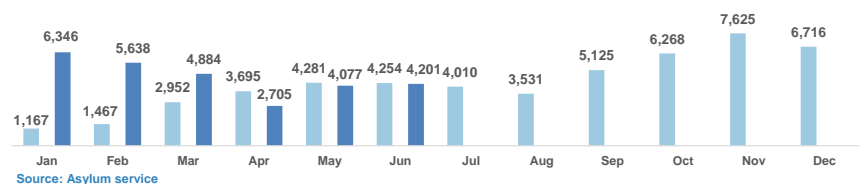

Asylum applications

(Applications are not necessarily made by new arrivals)