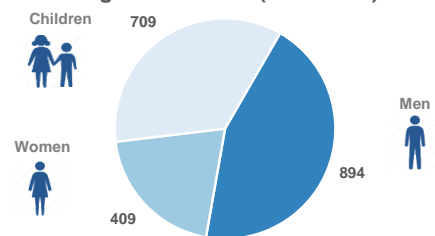

Age and Gender (June 2017)