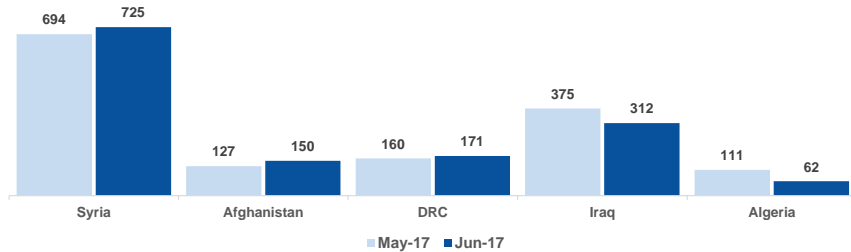

Most common nationalities of sea arrivals