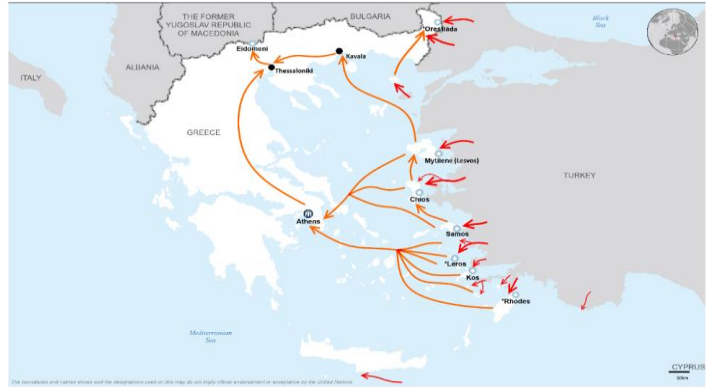

Total arrivals in Greece (Jan - Jul 2017): **10,783**

Total arrivals in Greece during Jul 2017: **1,497**

Average daily arrivals during Jul 2017: **60**

Average daily arrivals during Jun 2017: **67**

Daily estimated departures from islands to Mainland: **32**

Estimated departures from islands to Mainland during Jul 2017: **1,029**