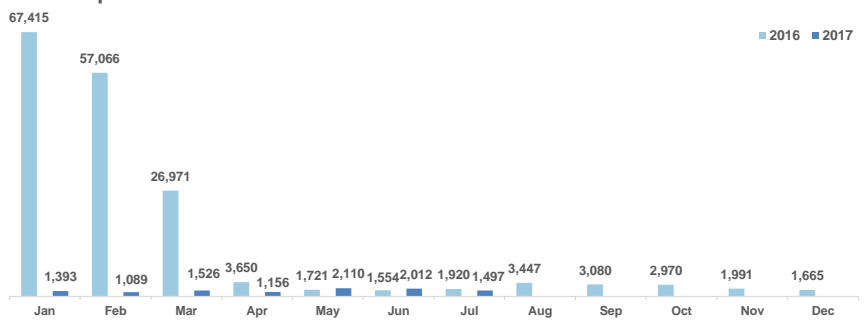

Arrivals per month