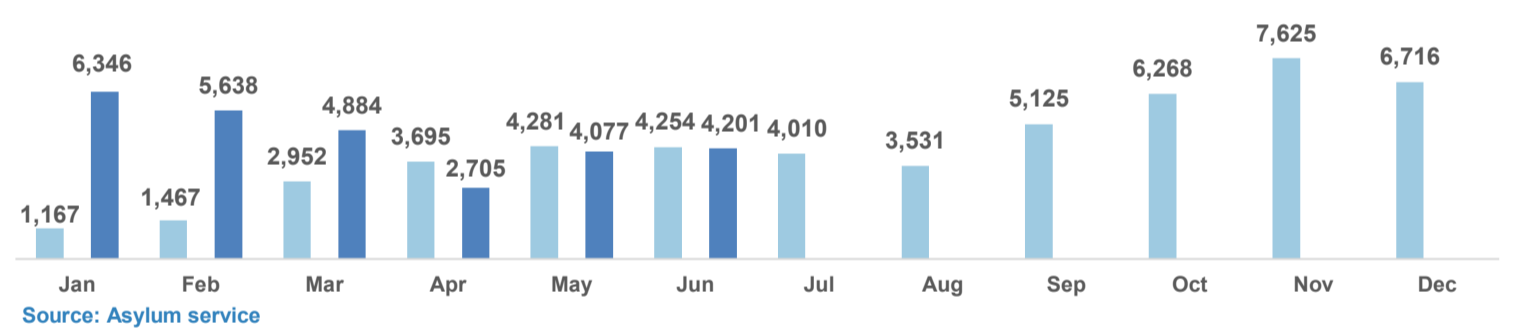

Estimated # of arrivals during the last seven days
(Based on arrivals or registration figures as provided by authorities, arrows indicating higher or lower number based on the day before)

4-07-2017	▲	68
5-07-2017	▼	0
6-07-2017	▶	0
7-07-2017	▶	0
8-07-2017	▲	16
9-07-2017	▼	0
10-07-2017	▲	172

Relocation Procedures (up to 02 July)
Total Relocation Requests: **24,011**
Implemented Transfers (Departures): **15,832**

Source: Asylum service

Arrivals per month

Asylum applications

(Applications are not necessarily made by new arrivals)