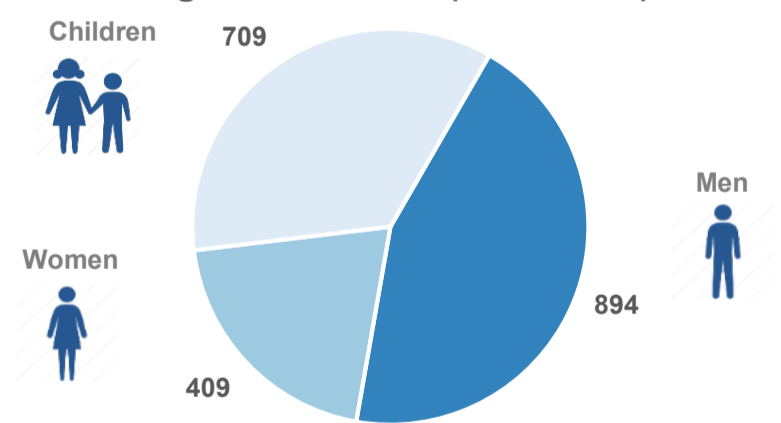

Age and Gender (June 2017)