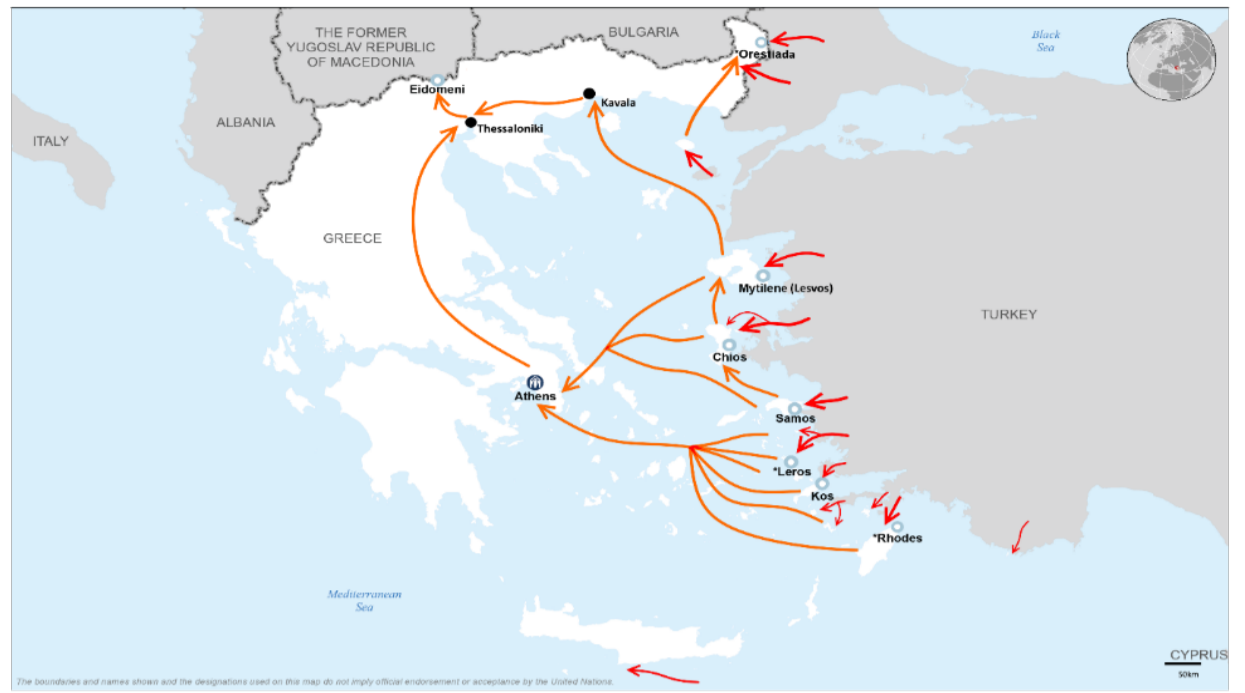

Total arrivals in Greece (Jan - Jul 2017): **9,738**

Total arrivals in Greece during Jul 2017: **452**

Average daily arrivals during Jul 2017: **45**

Average daily arrivals during Jun 2017: **67**

Daily estimated departures from islands to Mainland: **39**

Estimated departures from islands to Mainland during Jul 2017: **498**

Dead and missing
146 dead - 51 missing (Dec. 2016)
9 dead - 0 missing (Apr. 2017)

(Source: Hellenic Coast Guard, Greek territorial waters, provisional data)