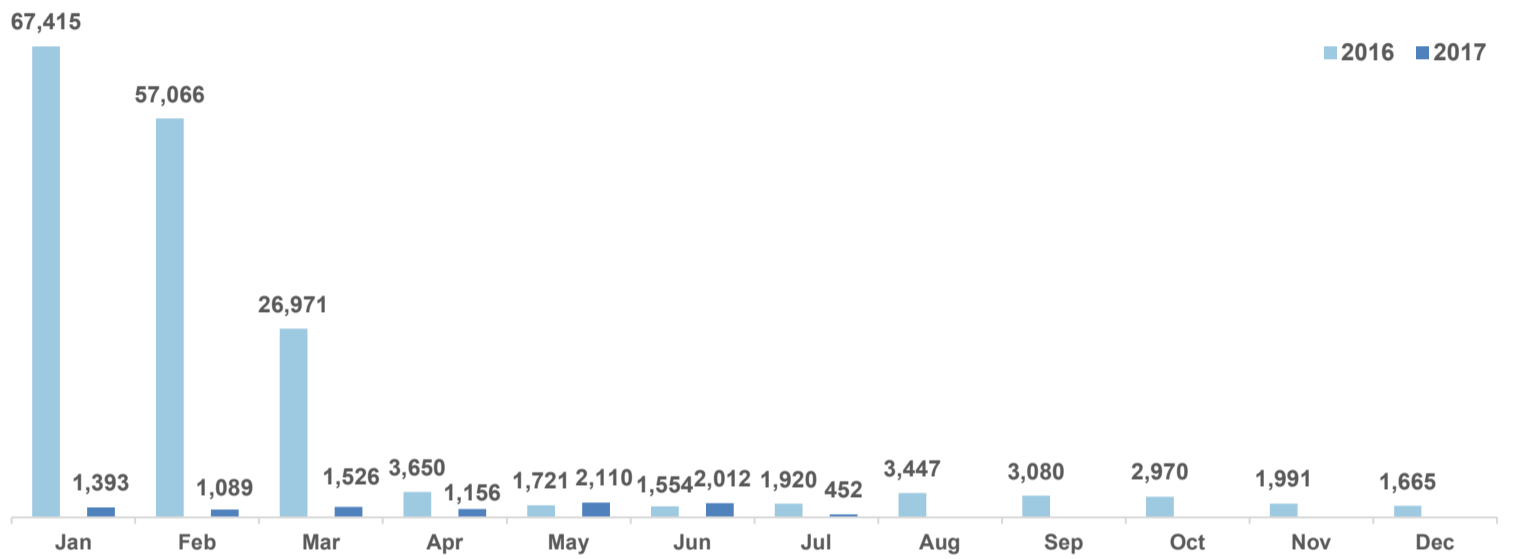

Arrivals per month