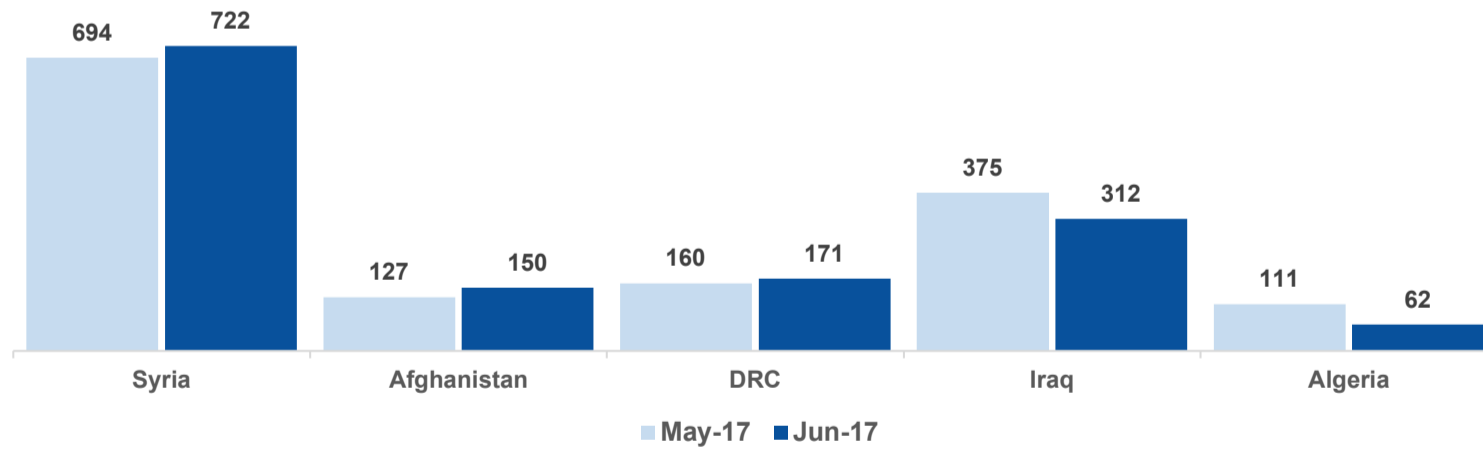

Most common nationalities of sea arrivals