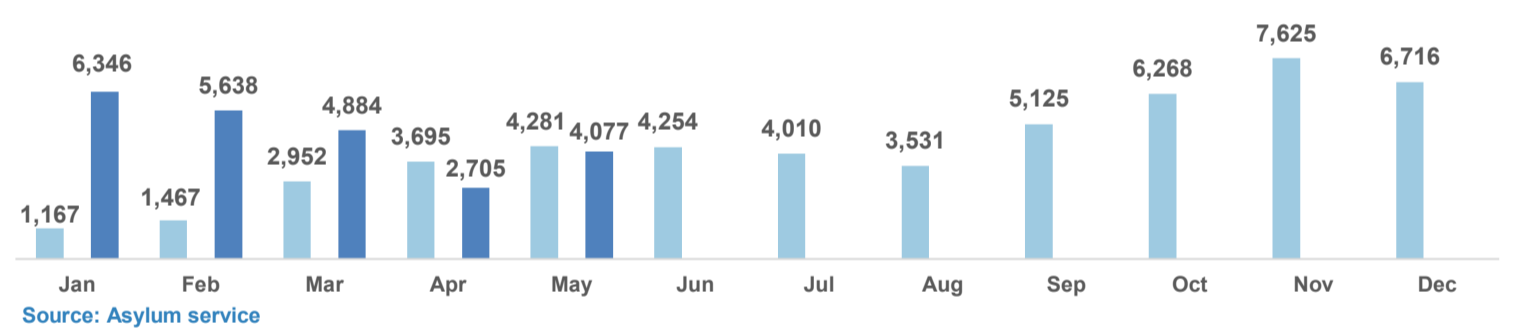

Estimated # of arrivals during the last seven days
 (Based on arrivals or registration figures as provided by authorities, arrows indicating higher or lower number based on the day before)

27-06-2017	▲	34
28-06-2017	▲	66
29-06-2017	▲	162
30-06-2017	▼	49
1-07-2017	▲	87
2-07-2017	▲	88
3-07-2017	▼	21

Relocation Procedures (up to 25 June)
Total Relocation Requests: **23,884**
Implemented Transfers (Departures): **14,969**

Source: Asylum service

Arrivals per month

Asylum applications

(Applications are not necessarily made by new arrivals)