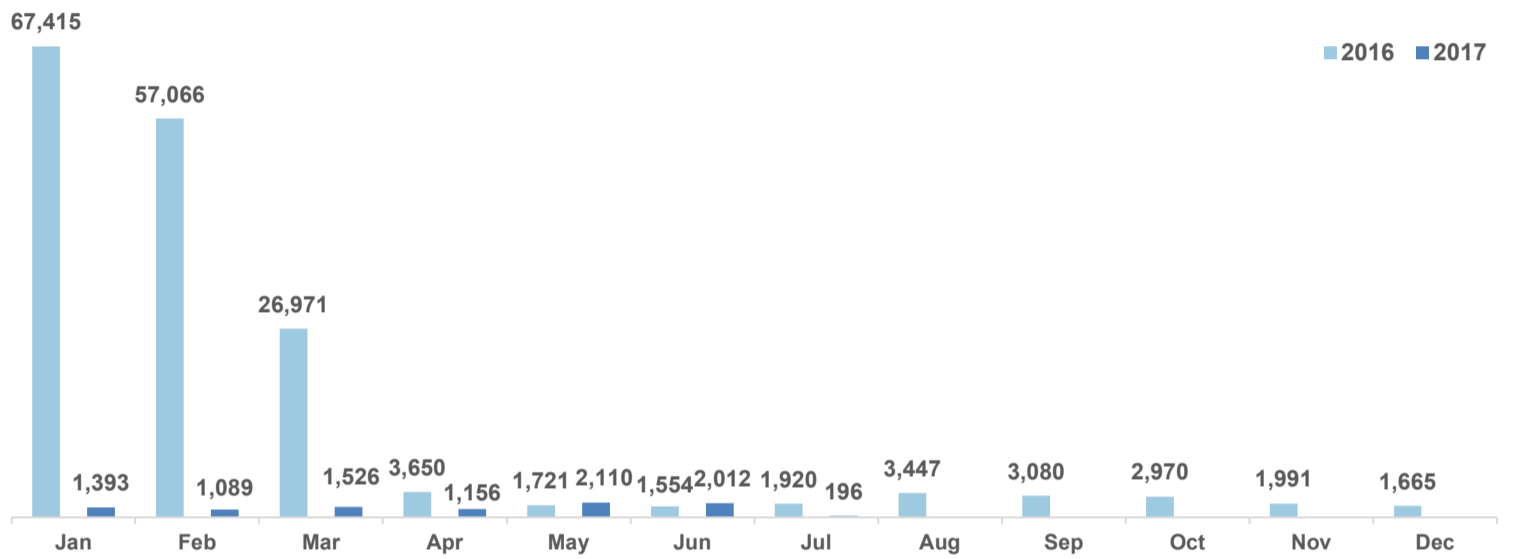

Arrivals per month