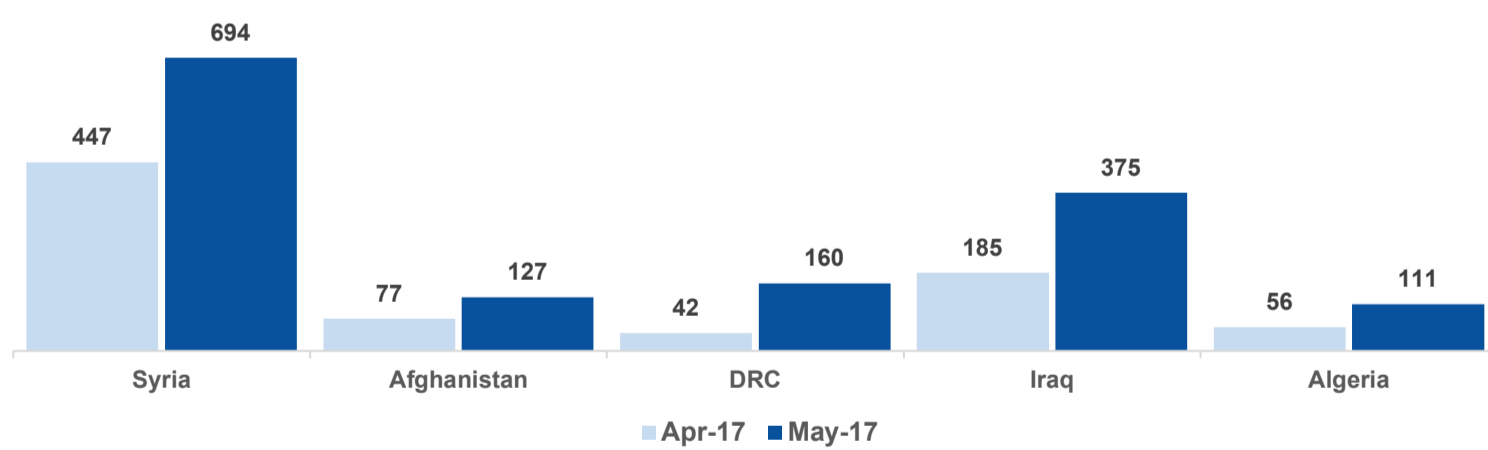

Most common nationalities of sea arrivals