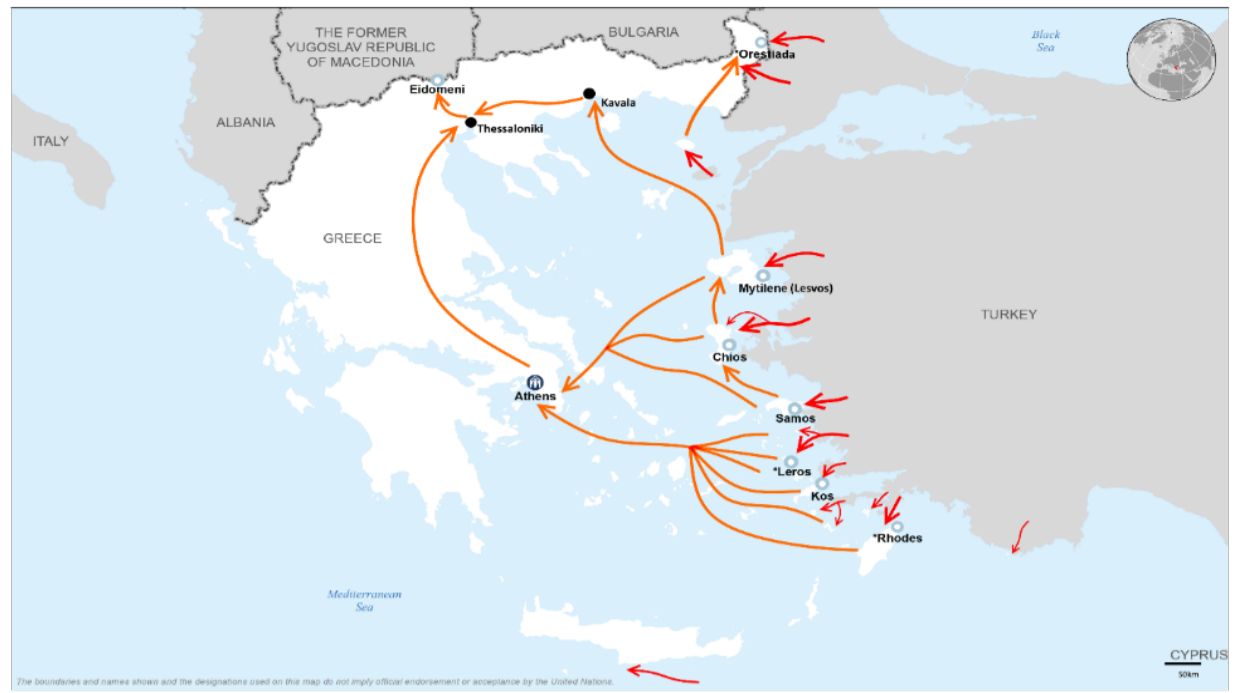

Total arrivals in Greece (Jan - Jul 2017): **9,482**

Total arrivals in Greece during Jul 2017: **196**

Average daily arrivals during Jul 2017: **65**

Average daily arrivals during Jun 2017: **70**

Daily estimated departures from islands to Mainland: **32**

Estimated departures from islands to Mainland during Jul 2017: **73**

Dead and missing
146 dead - 51 missing (Dec. 2016)
9 dead - 0 missing (Apr. 2017)

(Source: Hellenic Coast Guard, Greek territorial waters, provisional data)

Estimated # of arrivals during the last seven days
 (Based on arrivals or registration figures as provided by authorities, arrows indicating higher or lower number based on the day before)

27-06-2017	▲	34
28-06-2017	▲	66
29-06-2017	▲	162
30-06-2017	▼	49
1-07-2017	▲	87
2-07-2017	▲	88
3-07-2017	▼	21