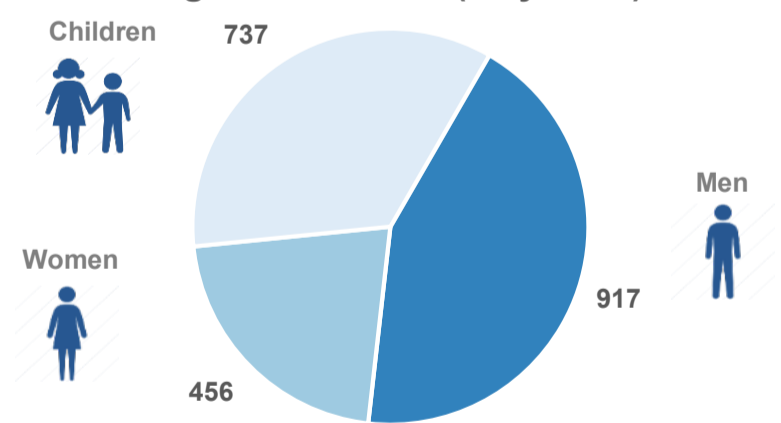

Age and Gender (May 2017)