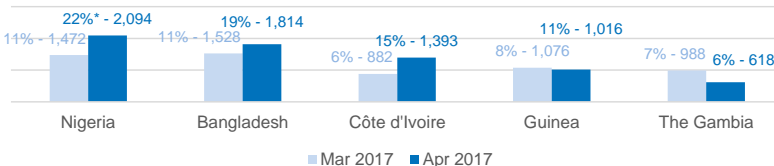

Most common sea arrival nationalities in Italy

(comparison with previous month)