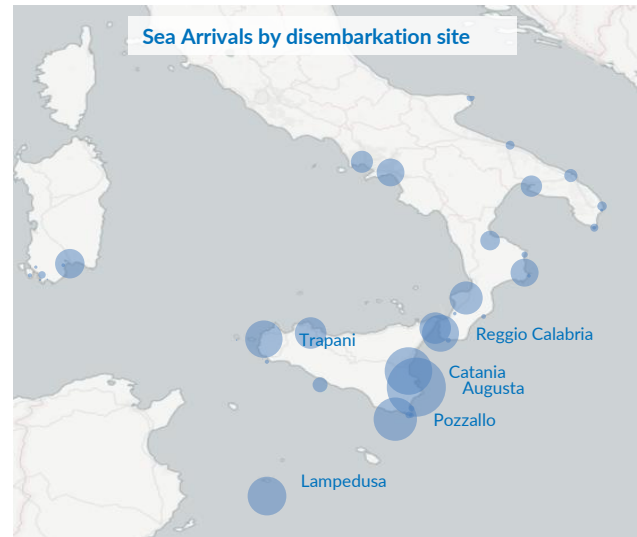

Italy weekly snapshot - 11 Jun 2017

(The charts below are based on figures from the Italian Ministry of Interior and UNHCR estimates. All figures are provisional and subject to change)

Total arrivals (1 Jan - 11 Jun 2017):	61,762
Total arrivals (1 Jan - 11 Jun 2016):	51,768
Total arrivals 1 Jun - 11 Jun 2017	1,459
Total arrivals 1 Jun - 11 Jun 2016	3,917
Average daily arrivals in June 2017:	49
Average daily arrivals in May 2017:	744

Dead and missing in 2017 (as of 11 Jun)	1,782
Dead and missing in 2016 (as of 11 Jun)	2,859
Dead and missing in 2016	5,096

Estimated # of arrivals during the last seven days

(Based on arrivals or registration figures collected by UNHCR staff)

Mon, 05 Jun 2017	592
Tue, 06 Jun 2017	126
Wed, 07 Jun 2017	0
Thu, 08 Jun 2017	81
Fri, 09 Jun 2017	6
Sat, 10 Jun 2017	2
Sun, 11 Jun 2017	514