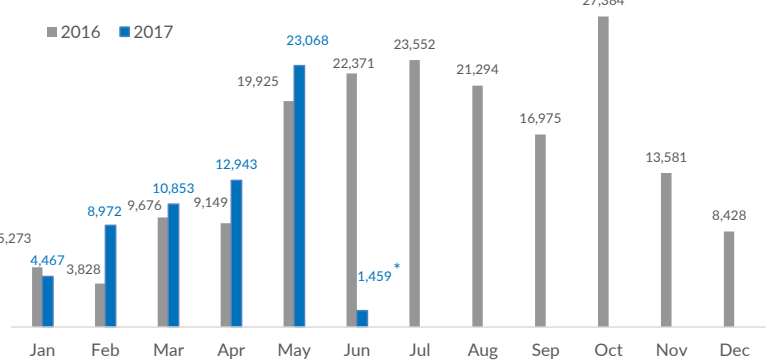

## Italy weekly snapshot - 11 Jun 2017

(The charts below are based on figures from the Italian Ministry of Interior and UNHCR estimates. All figures are provisional and subject to change)

<b>Total arrivals (1 Jan - 11 Jun 2017):</b>	<b>61,762</b>
Total arrivals (1 Jan - 11 Jun 2016):	51,768
<b>Total arrivals 1 Jun - 11 Jun 2017</b>	<b>1,459</b>
Total arrivals 1 Jun - 11 Jun 2016	3,917
<b>Average daily arrivals in June 2017:</b>	<b>49</b>
Average daily arrivals in May 2017:	744

<b>Dead and missing in 2017 (as of 11 Jun)</b>	<b>1,782</b>
Dead and missing in 2016 (as of 11 Jun)	2,859
Dead and missing in 2016	5,096

### Estimated # of arrivals during the last seven days

(Based on arrivals or registration figures collected by UNHCR staff)

Mon, 05 Jun 2017	592
Tue, 06 Jun 2017	126
Wed, 07 Jun 2017	0
Thu, 08 Jun 2017	81
Fri, 09 Jun 2017	6
Sat, 10 Jun 2017	2
Sun, 11 Jun 2017	514

### Arrivals per month

\* (as of 11 Jun 2017)