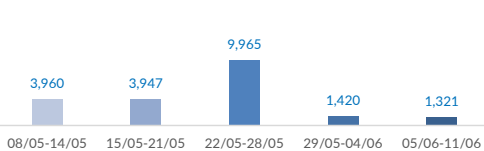

Sea arrivals of last weeks