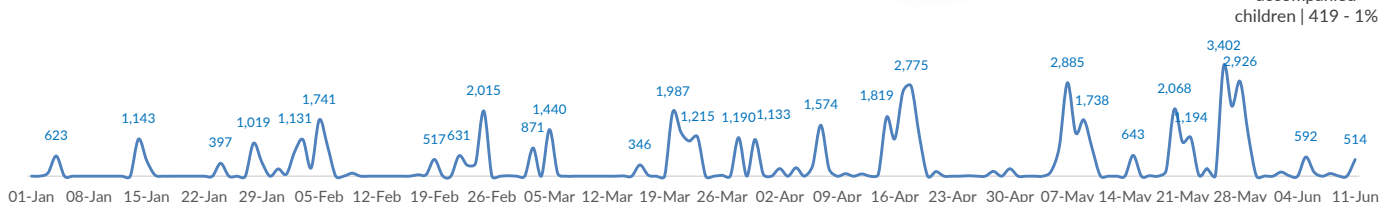

Estimated daily sea arrivals in 2017