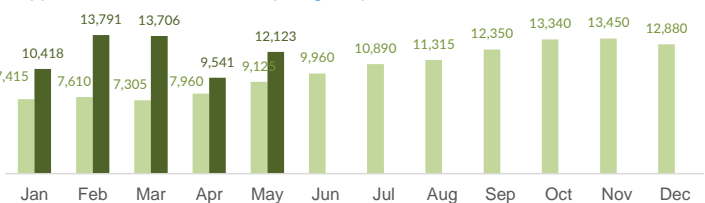

Asylum applications

(Applications are not necessarily lodged by new arrivals)