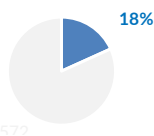

% relocated persons of the 39,600 target*