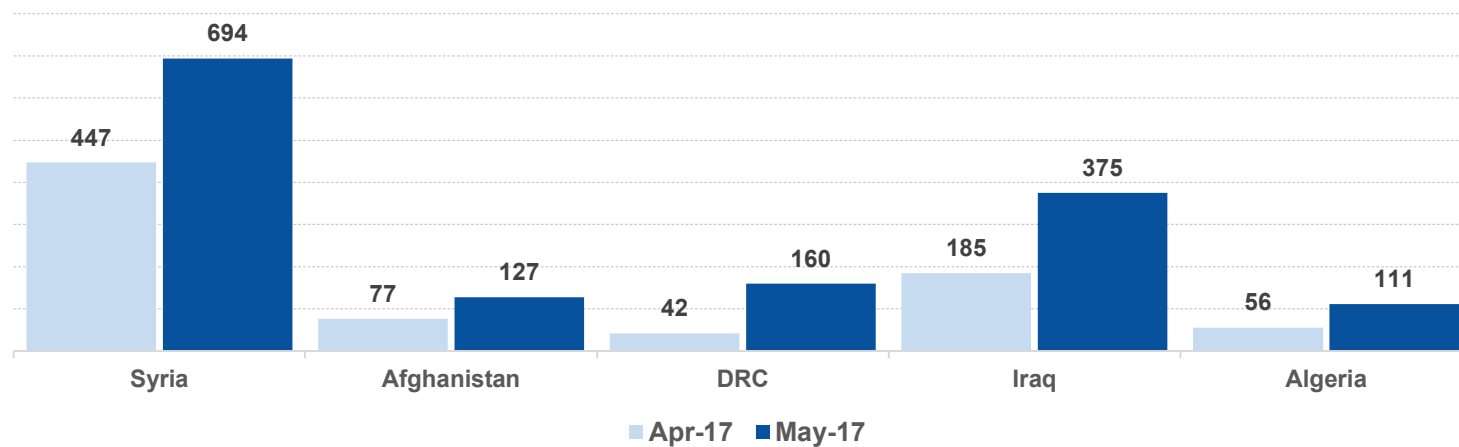

Most common nationalities of sea arrivals