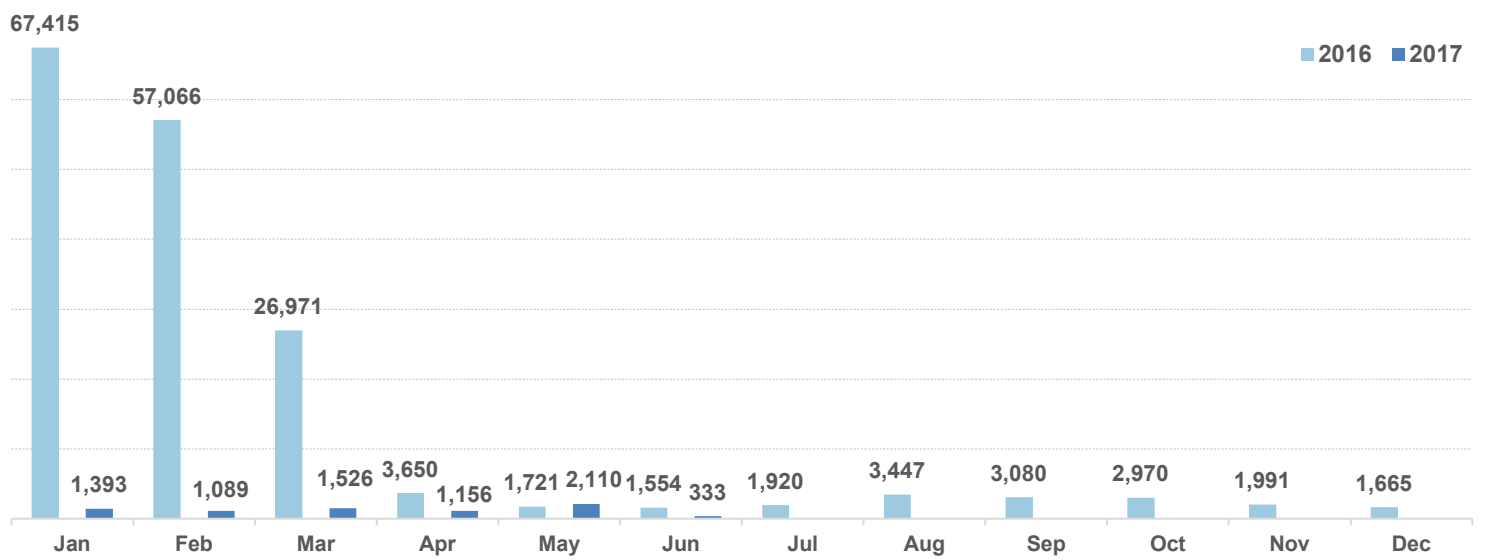

Total arrivals in Greece (Jan - June 2017): **7,607**

Total arrivals in Greece during Jun 2017: **333**

Average daily arrivals during Jun 2017: **42**

Average daily arrivals during May 2017: **68**

Daily estimated departures from islands to Mainland: **163**

Estimated departures from islands to Mainland during June 2017: **558**

Dead and missing

146 dead - 51 missing (Dec. 2016)

9 dead - 0 missing (Apr. 2017)

(Source: Hellenic Coast Guard, Greek territorial waters, provisional data)

Estimated # of arrivals during the last seven days
(Based on arrivals or registration figures as provided by authorities, arrows indicating higher or lower number based on the day before)

2-06-2017	▲	107
3-06-2017	▼	22
4-06-2017	▼	17
5-06-2017	▼	15
6-06-2017	▼	0
7-06-2017	▲	57
8-06-2017	▲	60

Arrivals per month

Asylum applications

(Applications are not necessarily made by new arrivals)

Relocation Procedures (up to 04 June)

Total Relocation Requests: **23,177**

Implemented Transfers (Departures): **13,825**