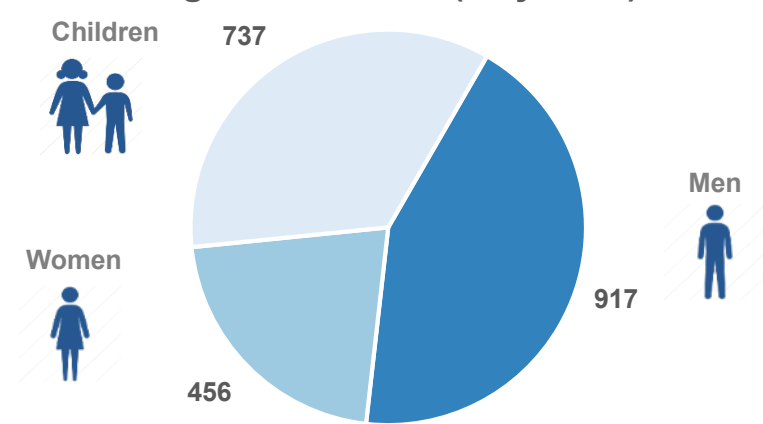

Age and Gender (May 2017)