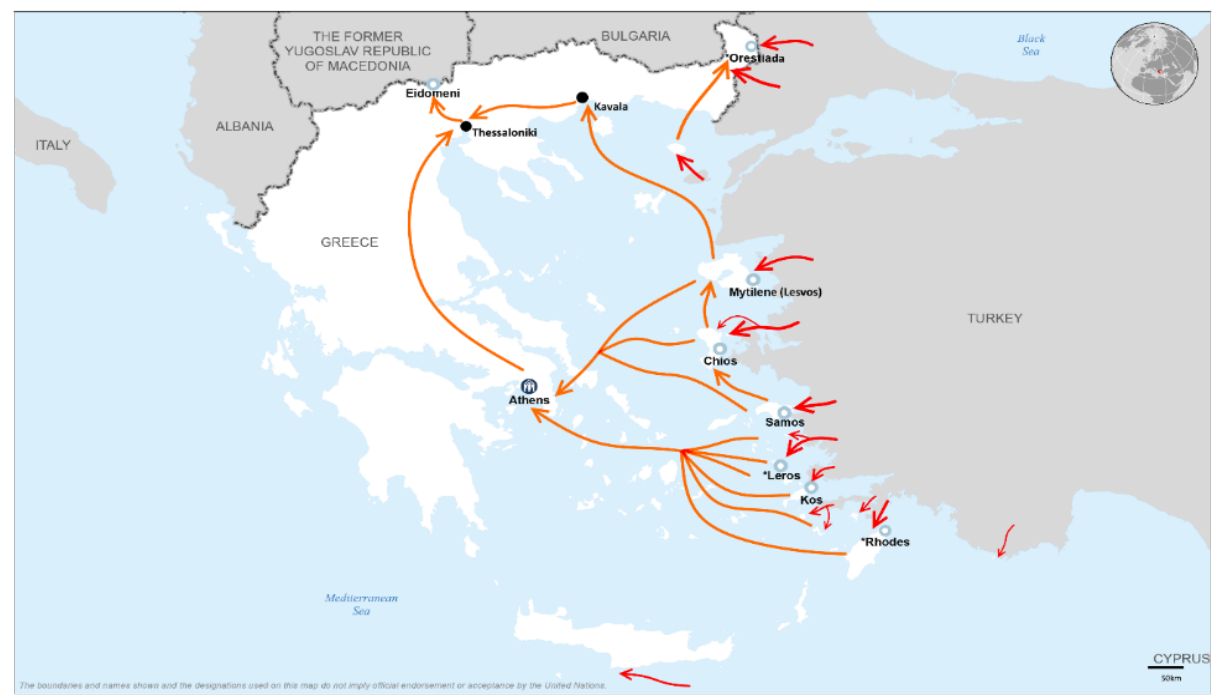

Total arrivals in Greece (Jan - June 2017): **7,607**

Total arrivals in Greece during Jun 2017: **333**

Average daily arrivals during Jun 2017: **42**

Average daily arrivals during May 2017: **68**

Daily estimated departures from islands to Mainland: **163**

Estimated departures from islands to Mainland during June 2017: **558**

Dead and missing

146 dead - 51 missing (Dec. 2016)

9 dead - 0 missing (Apr. 2017)

(Source: Hellenic Coast Guard, Greek territorial waters, provisional data)

Estimated # of arrivals during the last seven days
(Based on arrivals or registration figures as provided by authorities, arrows indicating higher or lower number based on the day before)

2-06-2017	▲	107
3-06-2017	▼	22
4-06-2017	▼	17
5-06-2017	▼	15
6-06-2017	▼	0
7-06-2017	▲	57
8-06-2017	▲	60

Arrivals per month

Asylum applications

(Applications are not necessarily made by new arrivals)

Relocation Procedures (up to 04 June)

Total Relocation Requests: **23,177**

Implemented Transfers (Departures): **13,825**