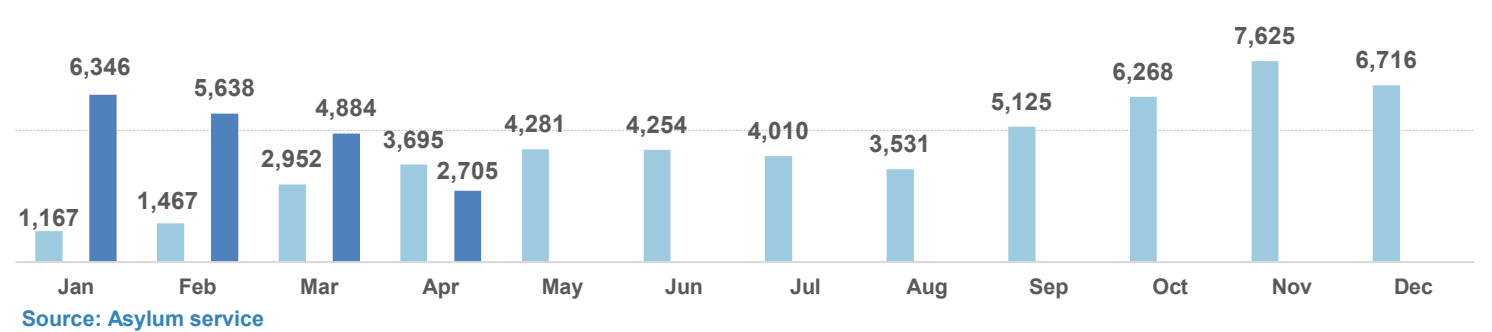

Estimated departures from islands to Mainland during June 2017: **558**

Dead and missing

146 dead - 51 missing (Dec. 2016)

9 dead - 0 missing (Apr. 2017)

(Source: Hellenic Coast Guard, Greek territorial waters, provisional data)

Estimated # of arrivals during the last seven days
(Based on arrivals or registration figures as provided by authorities, arrows indicating higher or lower number based on the day before)

2-06-2017	▲	107
3-06-2017	▼	22
4-06-2017	▼	17
5-06-2017	▼	15
6-06-2017	▼	0
7-06-2017	▲	57
8-06-2017	▲	60

Arrivals per month

Asylum applications

(Applications are not necessarily made by new arrivals)

Relocation Procedures (up to 04 June)

Total Relocation Requests: **23,177**

Implemented Transfers (Departures): **13,825**