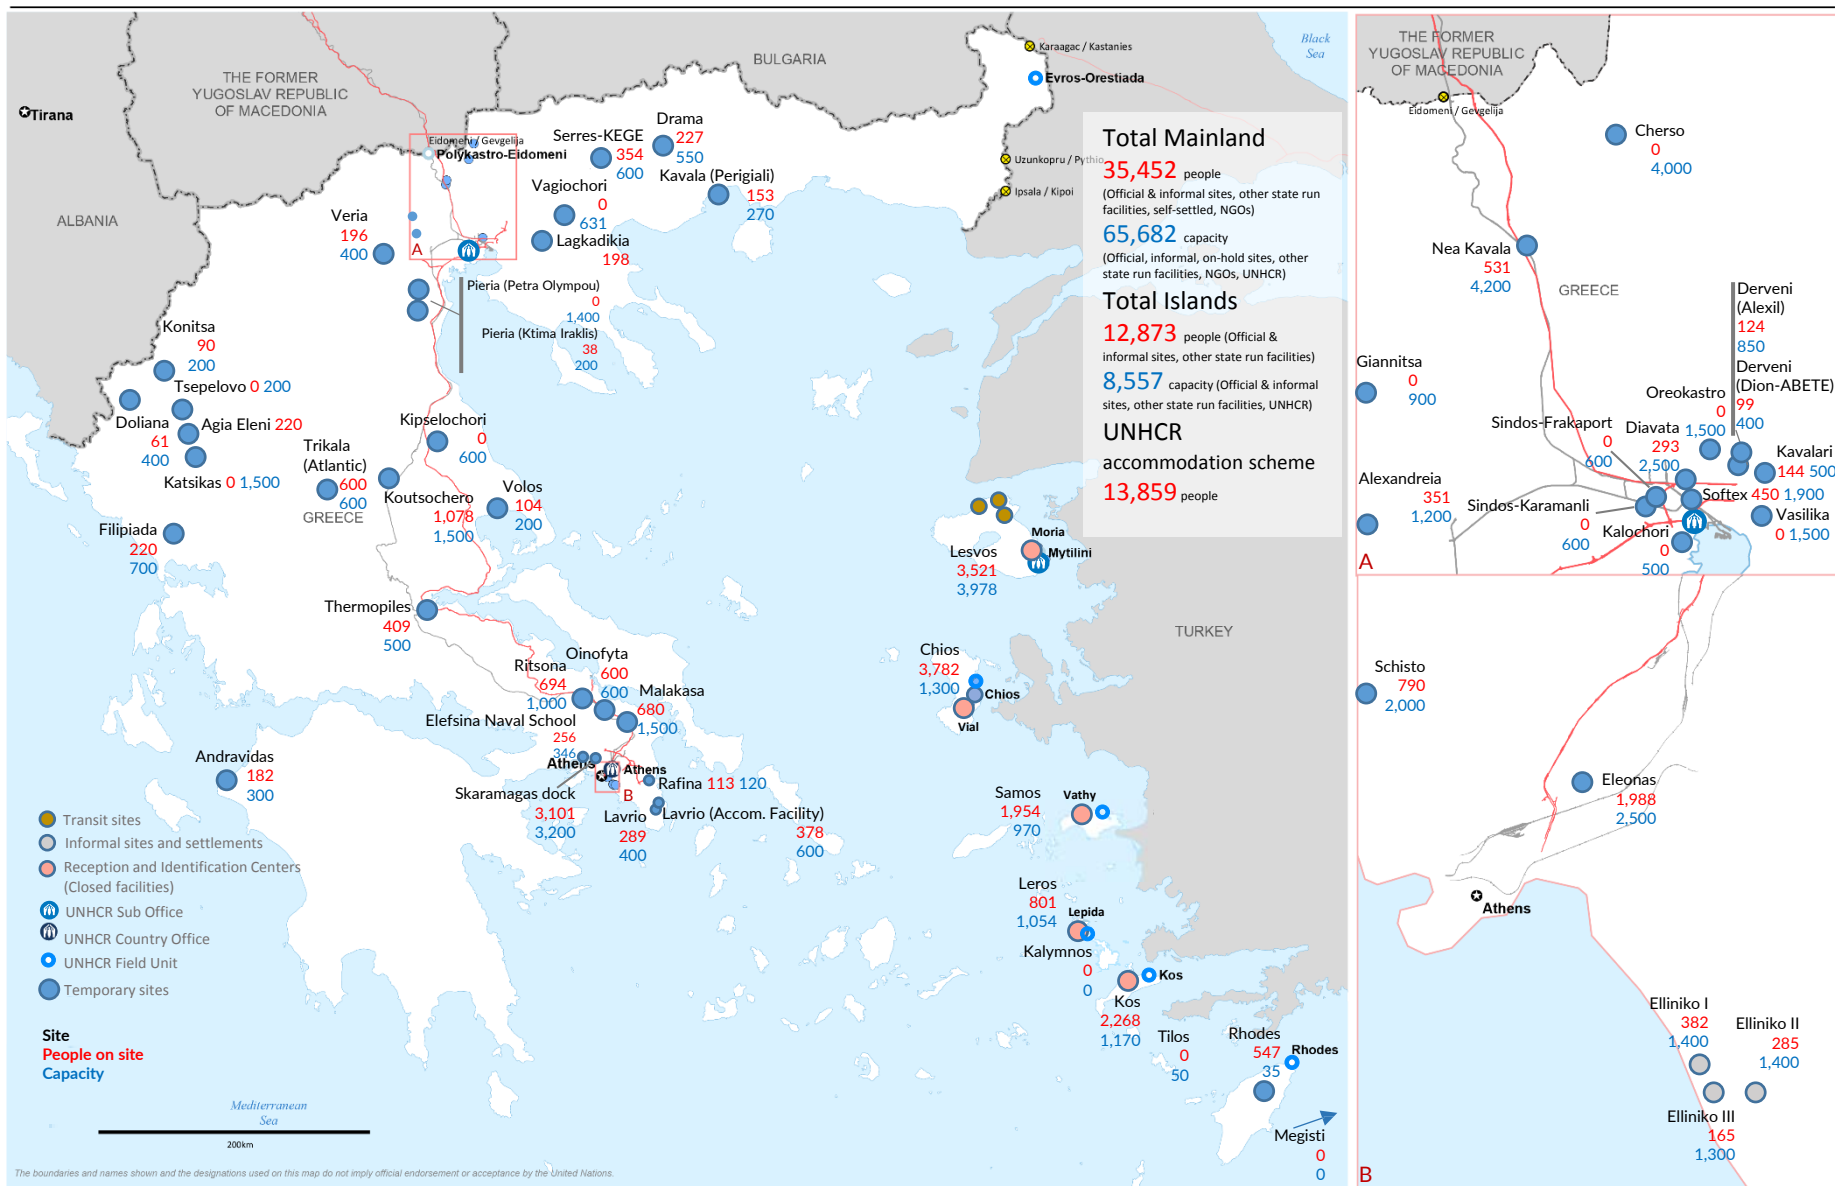

Europe Refugee Emergency

Daily map indicating capacity and occupancy (Governmental figures)

As of 16 May 2017 08:00 a.m. EET

Presence and capacity are based on Governmental figures from the Coordination Centre for the Management of the Refugee Crisis, as of 16/05/2017 10:00 a.m. Eastern European Time. Online map with additional information: <http://www.unhcr.gr/sites>