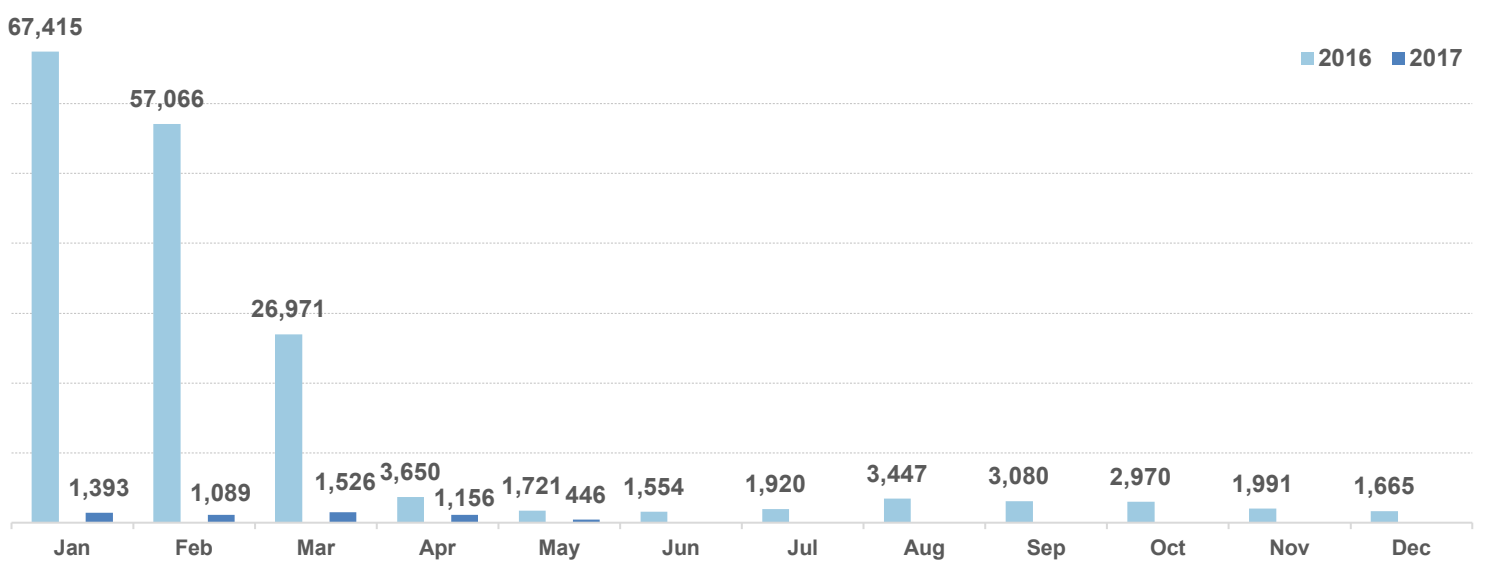

Arrivals per month