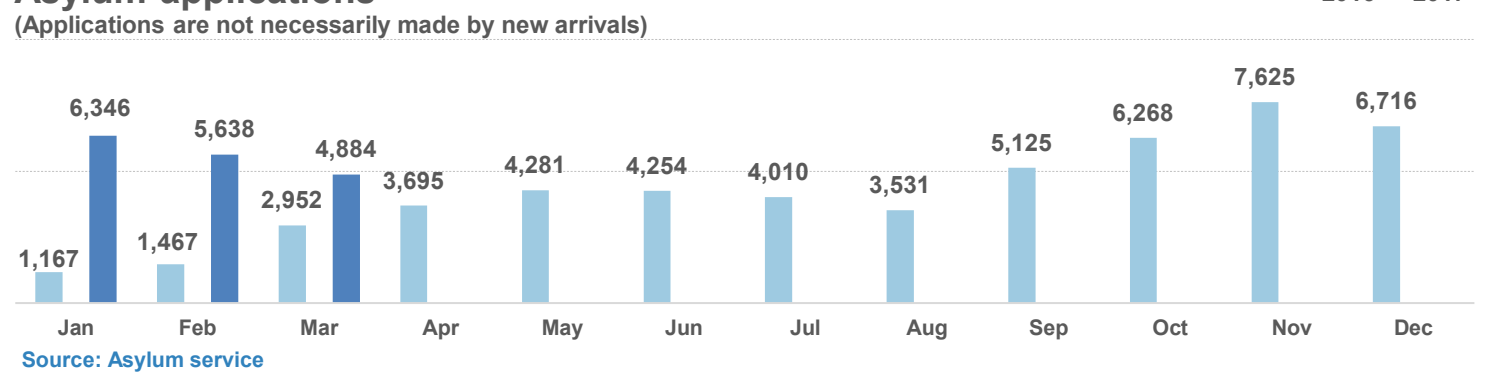

**Daily estimated departures from islands to Mainland:** **29**

**Estimated departures from islands to Mainland during May 2017:** **354**

**Dead and missing**

**146 dead - 51 missing (Dec. 2016)**

**9 dead - 0 missing (Apr. 2017)**

(Source: Hellenic Coast Guard, Greek territorial waters, provisional data)

**Estimated # of arrivals during the last seven days**  
(Based on arrivals or registration figures as provided by authorities, arrows indicating higher or lower number based on the day before)

2-05-2017	▼	0
3-05-2017	▲	91
4-05-2017	▼	6
5-05-2017	▲	98
6-05-2017	▼	91
7-05-2017	▼	44
8-05-2017	▼	0

**Arrivals per month**

**Asylum applications**

**Relocation Procedures (up to 30 April)**

**Total Relocation Requests:** **20,871**