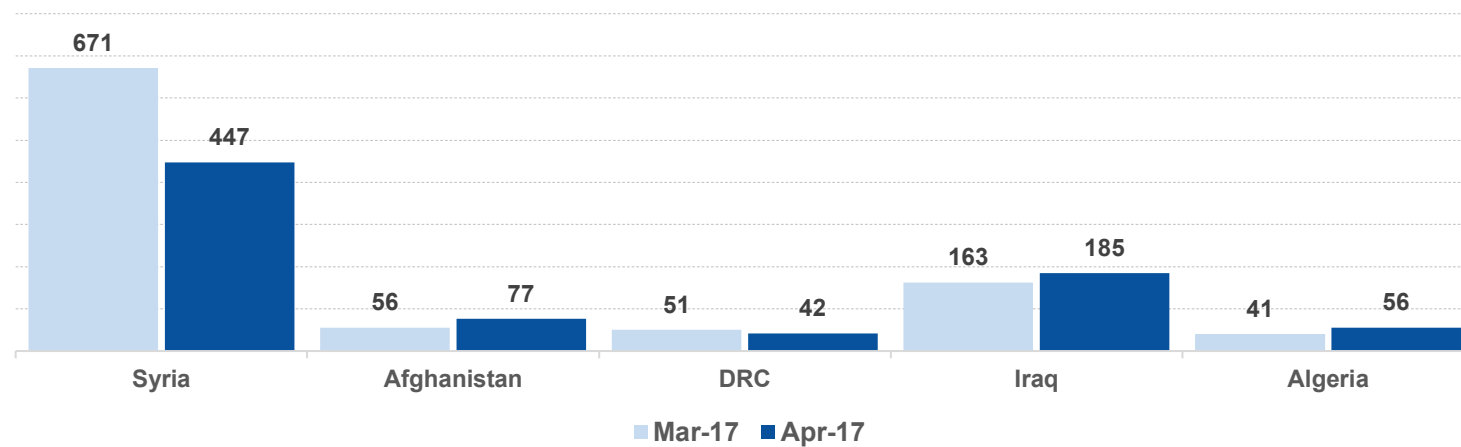

**Daily estimated departures from islands to Mainland:** **29**

**Estimated departures from islands to Mainland during May 2017:** **354**

**Dead and missing**

**146 dead - 51 missing (Dec. 2016)**

**9 dead - 0 missing (Apr. 2017)**

2-05-2017	▼	0
3-05-2017	▲	91
4-05-2017	▼	6
5-05-2017	▲	98
6-05-2017	▼	91
7-05-2017	▼	44
8-05-2017	▼	0

**Arrivals per month**

**Asylum applications**

**Relocation Procedures (up to 30 April)**

**Total Relocation Requests:** **20,871**

**Implemented Transfers (Departures):** **12,490**

Source: Asylum service

**Most common nationalities of sea arrivals**

Source: Hellenic Police.

**Age and Gender (April 2017)**

Source: Hellenic Police.

**Estimated daily arrivals**