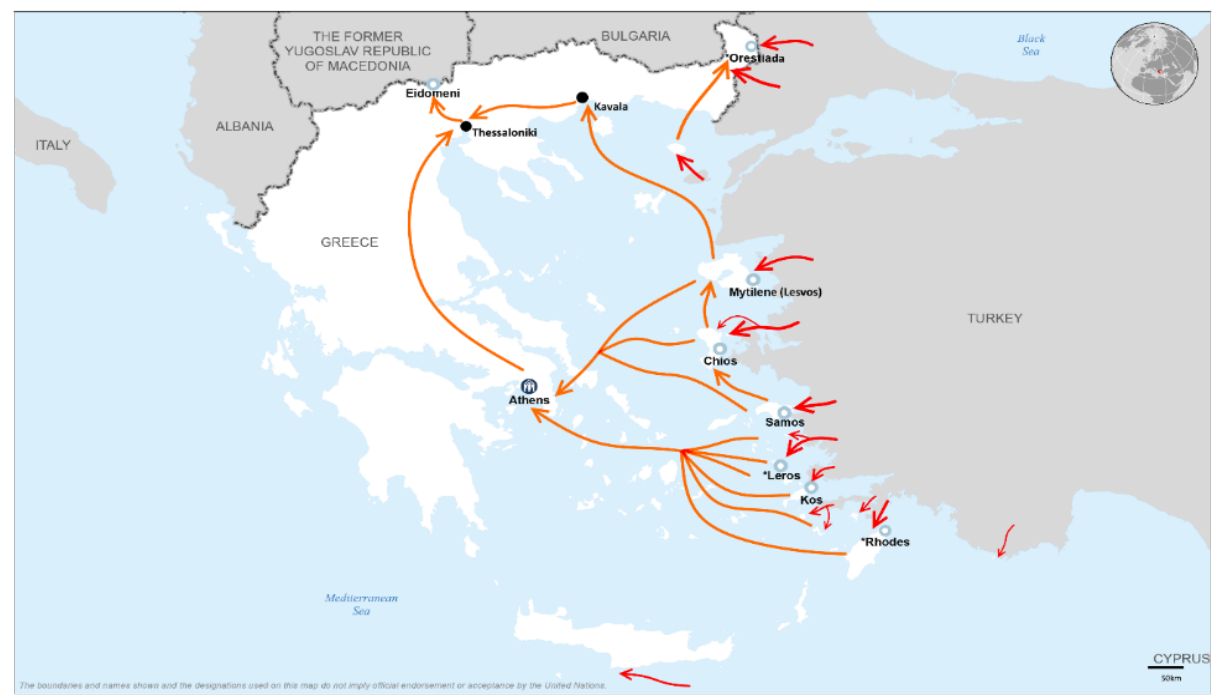

**Total arrivals in Greece (Jan - May 2017):** **5,610**

**Total arrivals in Greece during May 2017:** **446**

**Average daily arrivals during May 2017:** **56**

**Average daily arrivals during Apr 2017:** **39**

**Daily estimated departures from islands to Mainland:** **29**

**Estimated departures from islands to Mainland during May 2017:** **354**

**Dead and missing**

**146 dead - 51 missing (Dec. 2016)**

**9 dead - 0 missing (Apr. 2017)**

(Source: Hellenic Coast Guard, Greek territorial waters, provisional data)

**Estimated # of arrivals during the last seven days**  
(Based on arrivals or registration figures as provided by authorities, arrows indicating higher or lower number based on the day before)

**Implemented Transfers (Departures):** **12,490**

Source: Asylum service

**Most common nationalities of sea arrivals**

Source: Hellenic Police.

**Age and Gender (April 2017)**

Source: Hellenic Police.

**Estimated daily arrivals**