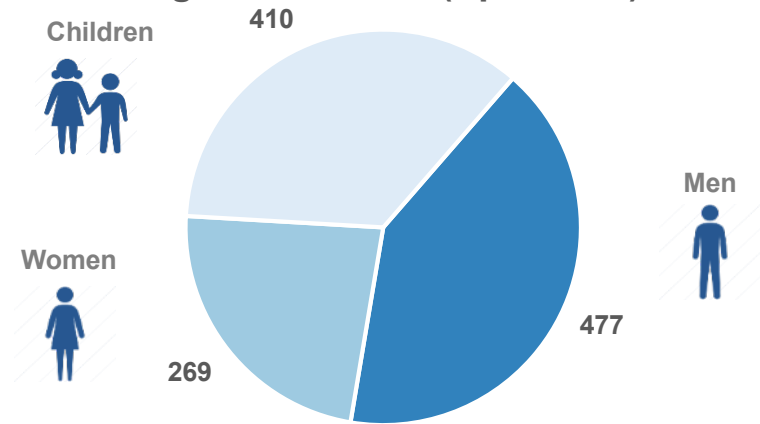

2-05-2017	▼	0
3-05-2017	▲	91
4-05-2017	▼	6
5-05-2017	▲	98
6-05-2017	▼	91
7-05-2017	▼	44
8-05-2017	▼	0

**Arrivals per month**

**Asylum applications**

**Relocation Procedures (up to 30 April)**

**Total Relocation Requests:** **20,871**

**Implemented Transfers (Departures):** **12,490**

Source: Asylum service

**Most common nationalities of sea arrivals**

Source: Hellenic Police.

**Age and Gender (April 2017)**

Source: Hellenic Police.

**Estimated daily arrivals**