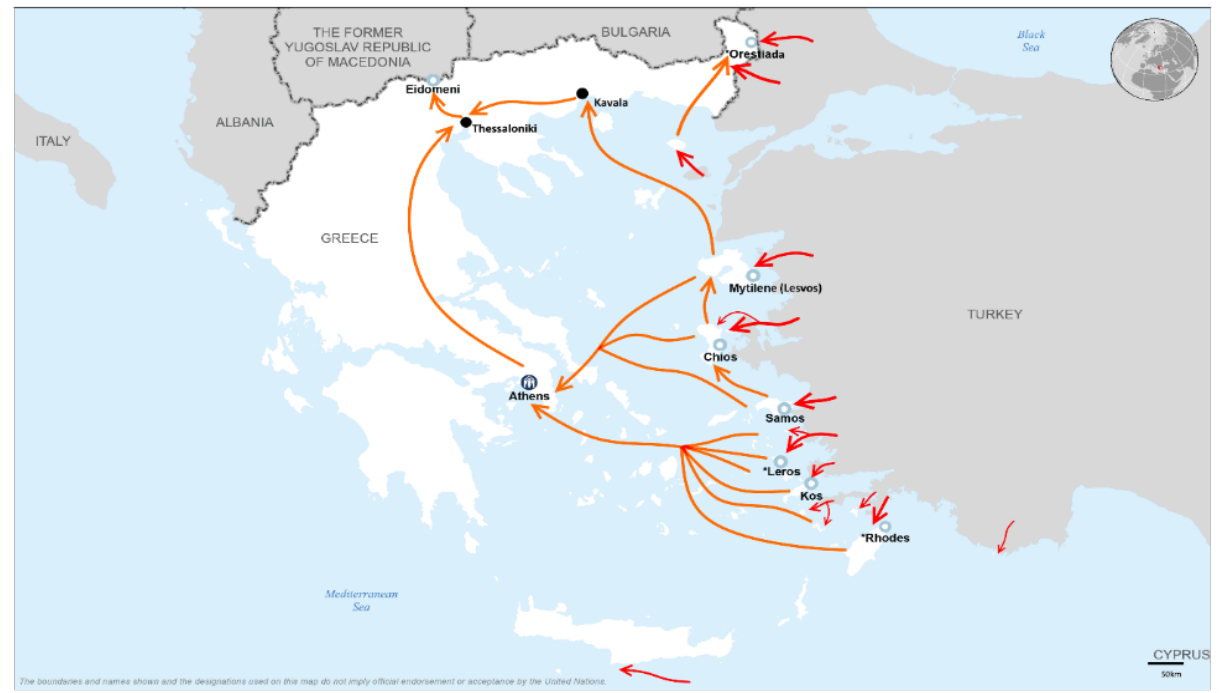

**Total arrivals in Greece (Jan - May 2017):** **5,282**

**Total arrivals in Greece during May 2017:** **116**

**Average daily arrivals during May 2017:** **116**

**Average daily arrivals during Apr 2017:** **39**

**Daily estimated departures from islands to Mainland:** **9**

**Estimated departures from islands to Mainland during May 2017:** **9**

**Dead and missing**

**146 dead - 51 missing (Dec. 2016)**

**9 dead - 0 missing (Apr. 2017)**

(Source: Hellenic Coast Guard, Greek territorial waters, provisional data)

**Estimated # of arrivals during the last seven days**  
(Based on arrivals or registration figures as provided by authorities, arrows indicating higher or lower number based on the day before)