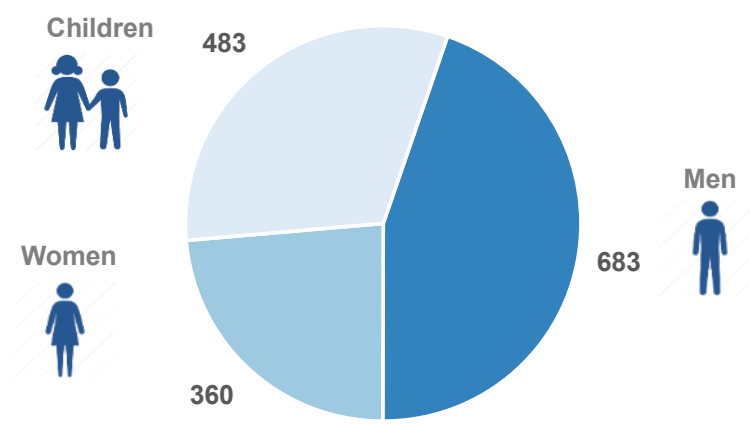

25-04-2017	▲	38
26-04-2017	▲	81
27-04-2017	▼	15
28-04-2017	▲	59
29-04-2017	▼	19
30-04-2017	▲	52
1-05-2017	▲	116

**Relocation Procedures (up to 23 April)**

**Total Relocation Requests:** **20,012**

**Implemented Transfers (Departures):** **11,629**

Source: Asylum service

**Arrivals per month**

**Asylum applications**

**Top nationalities of arrivals in Greece**

Source: Hellenic Police.

**Age and Gender (March 2017)**

Source: Hellenic Police.

**Estimated daily arrivals**