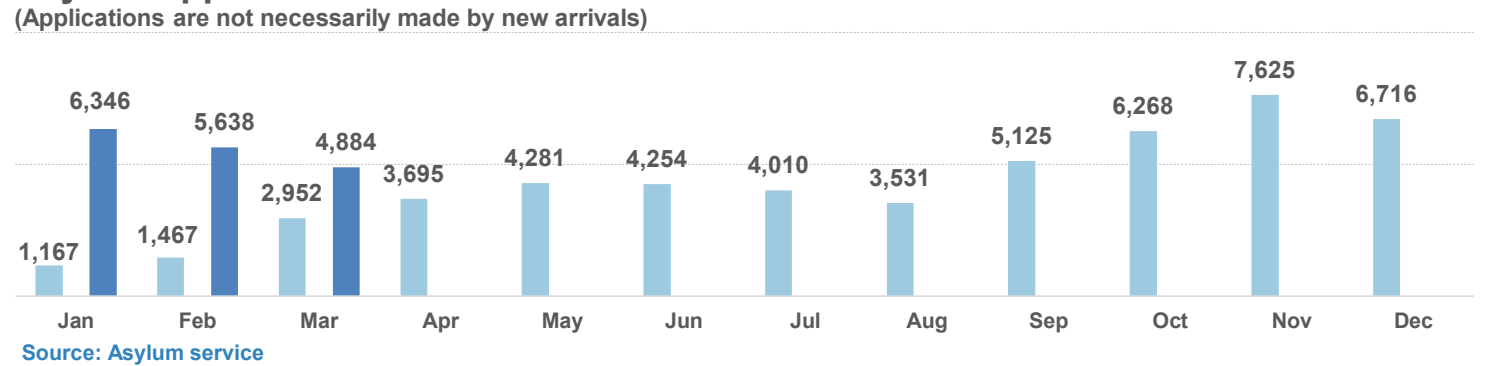

(Source: Hellenic Coast Guard, Greek territorial waters, provisional data)

**Estimated # of arrivals during the last seven days**  
(Based on arrivals or registration figures as provided by authorities, arrows indicating higher or lower number based on the day before)

25-04-2017	▲	38
26-04-2017	▲	81
27-04-2017	▼	15
28-04-2017	▲	59
29-04-2017	▼	19
30-04-2017	▲	52
1-05-2017	▲	116

**Relocation Procedures (up to 23 April)**

**Total Relocation Requests:** **20,012**

**Implemented Transfers (Departures):** **11,629**

Source: Asylum service

**Arrivals per month**

**Asylum applications**

**Top nationalities of arrivals in Greece**

Source: Hellenic Police.

**Age and Gender (March 2017)**

Source: Hellenic Police.

**Estimated daily arrivals**