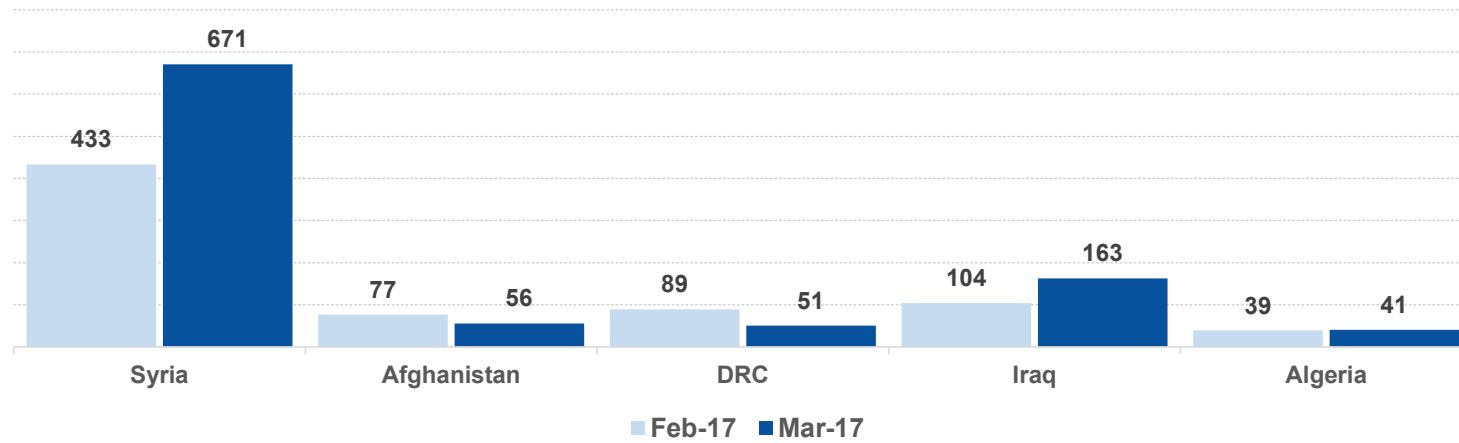

25-04-2017	▲	38
26-04-2017	▲	81
27-04-2017	▼	15
28-04-2017	▲	59
29-04-2017	▼	19
30-04-2017	▲	52
1-05-2017	▲	116

**Relocation Procedures (up to 23 April)**

**Total Relocation Requests:** **20,012**

**Implemented Transfers (Departures):** **11,629**

Source: Asylum service

**Arrivals per month**

**Asylum applications**

**Top nationalities of arrivals in Greece**

Source: Hellenic Police.

**Age and Gender (March 2017)**

Source: Hellenic Police.

**Estimated daily arrivals**