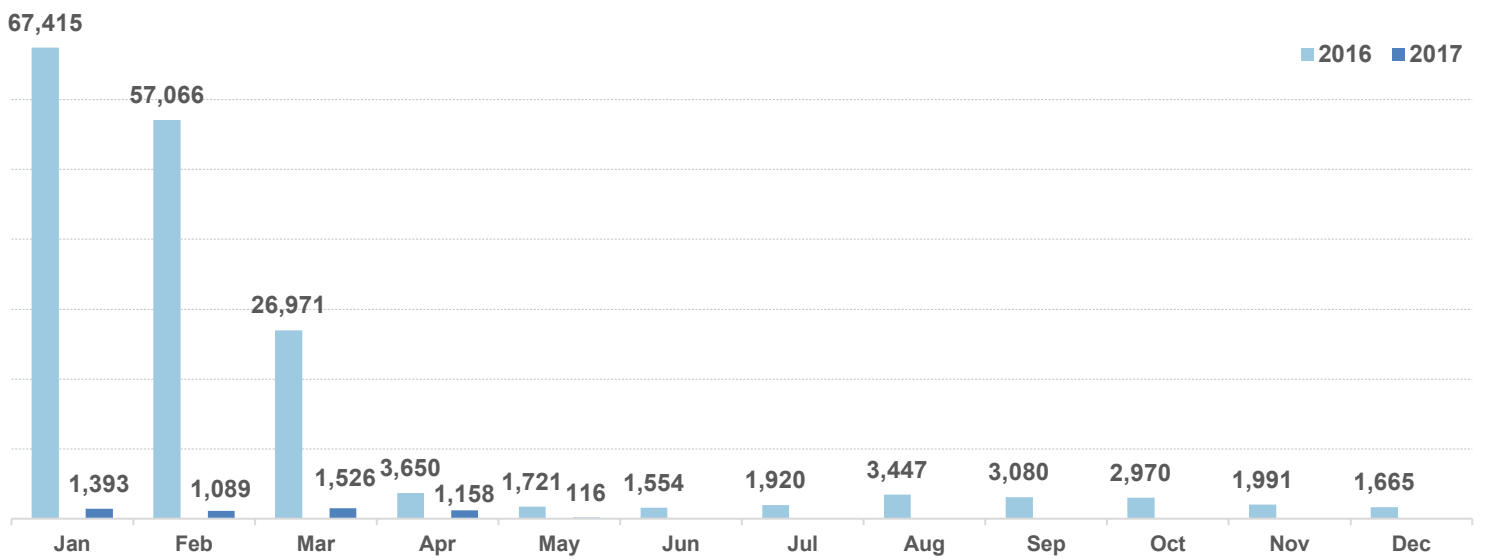

Arrivals per month