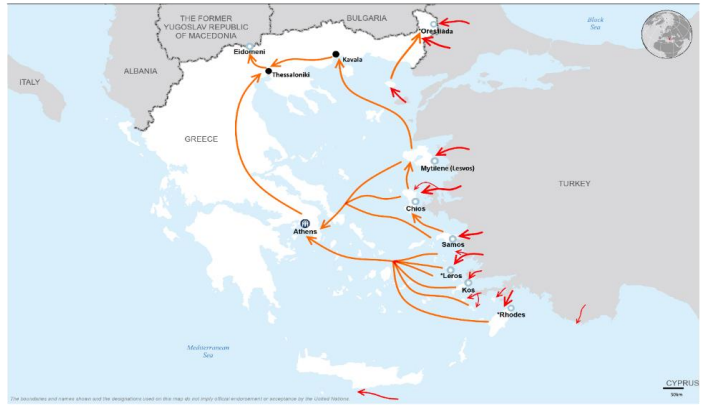

Total arrivals in Greece (Jan - Apr 2017): **4,796**

Total arrivals in Greece during Apr 2017: **788**

Average daily arrivals during Apr 2017: **46**

Average daily arrivals during Mar 2017: **49**

Daily estimated departures from islands to Mainland: **3**

Estimated departures from islands to Mainland during April 2017: **573**

Dead and missing
272 dead - 152 missing (2015)
146 dead - 51 missing (Dec. 2016)
(Source: Hellenic Coast Guard, Greek territorial waters)