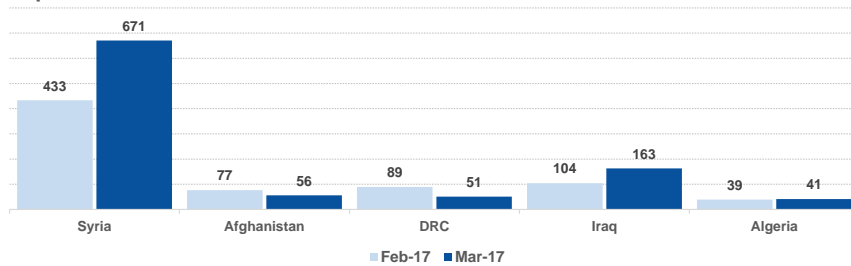

Top nationalities of arrivals in Greece