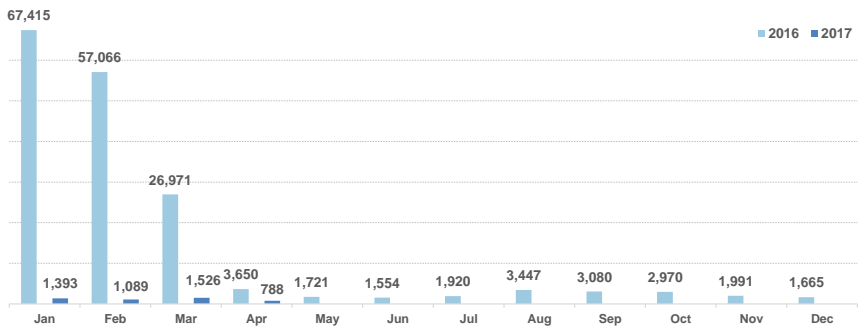

Arrivals per month