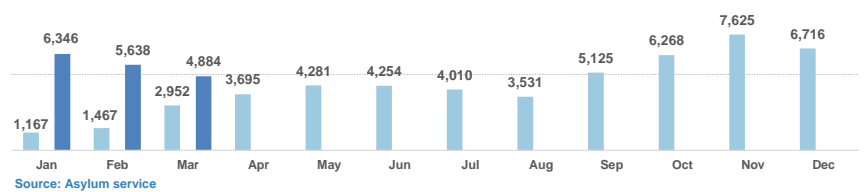

Estimated departures from islands to Mainland during April 2017: **573**

Dead and missing
272 dead - 152 missing (2015)
146 dead - 51 missing (Dec. 2016)
(Source: Hellenic Coast Guard, Greek territorial waters)

Estimated # of arrivals during the last seven days

(Based on arrivals or registration figures as provided by authorities, arrows indicating higher or lower number based on the day before)

11/04/2017	▼	17
12/04/2017	▲	205
13/04/2017	▼	26
14/04/2017	▼	9
15/04/2017	▲	50
16/04/2017	▲	62
17/04/2017	▲	101

Arrivals per month

Asylum applications

(Applications are not necessarily made by new arrivals)

Relocation Procedures (up to 09 April)

Total Relocation Requests: **19,130**
Implemented Transfers (Departures): **11,339**