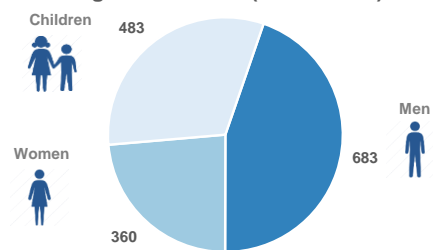

Age and Gender (March 2017)