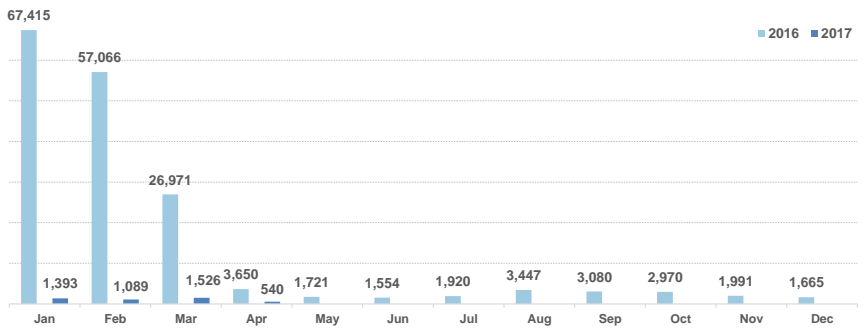

Arrivals per month