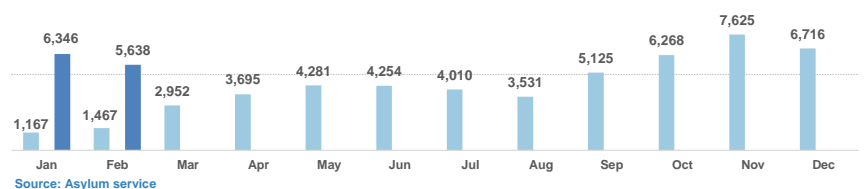

Estimated departures from islands to Mainland during April 2017: **535**

Dead and missing
272 dead - 152 missing (2015)
146 dead - 51 missing (Dec. 2016)

(Source: Hellenic Coast Guard, Greek territorial waters)

Estimated # of arrivals during the last seven days
(Based on arrivals or registration figures as provided by authorities, arrows indicating higher or lower number based on the day before)

6/04/2017	▲	25
7/04/2017	▼	16
8/04/2017	▲	38
9/04/2017	▼	1
10/04/2017	▲	18
11/04/2017	▼	17
12/04/2017	▲	205

Arrivals per month

Asylum applications

(Applications are not necessarily made by new arrivals)

Relocation Procedures (up to 09 April)

Total Relocation Requests: **19,130**
Implemented Transfers (Departures): **11,339**