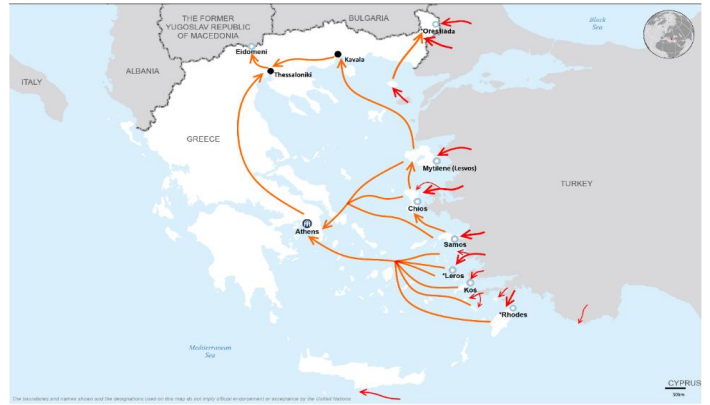

Total arrivals in Greece (Jan - Apr 2017): **4,548**

Total arrivals in Greece during Apr 2017: **540**

Average daily arrivals during Apr 2017: **45**

Average daily arrivals during Mar 2017: **49**

Daily estimated departures from islands to Mainland: **35**

Estimated departures from islands to Mainland during April 2017: **535**

Dead and missing
272 dead - 152 missing (2015)
146 dead - 51 missing (Dec. 2016)

(Source: Hellenic Coast Guard, Greek territorial waters)