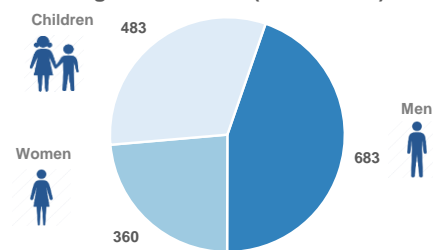

Age and Gender (March 2017)