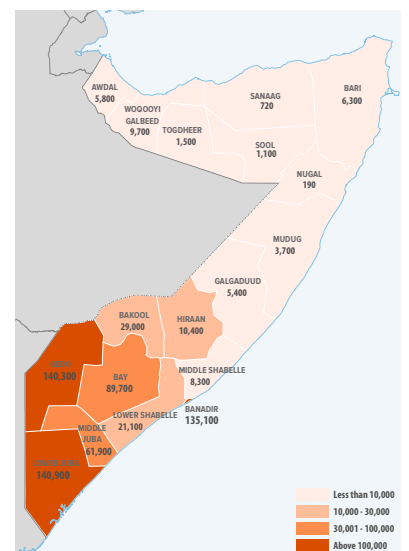

Printing date: 16 Feb 2017 Sources: Refugee statistics - UNHCR. IDP statistics - UNOCHA, Boundaries - UNCS, UNDP Author: UNHCR Regional Service Centre Nairobi Feedback: kenrsgis@unhcr.org