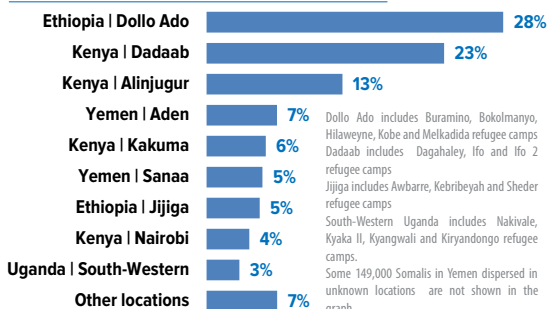

East, Horn of Africa and Yemen

Displacement of Somalis: Refugees, asylum-seekers and IDPs

showing host countries with more than 1,000 Somalis | as of 01 January 2017

WHERE ARE THEY?

TOP REFUGEE OPERATIONS

hosting > 20,000 Somalis

REGIONS OF ORIGIN OF SOMALIS

AGE AND GENDER COMPOSITION

REGIONS OF ORIGIN OF SOMALIS

Printing date: 16 Feb 2017 Sources: Refugee statistics - UNHCR. IDP statistics - UNOCHA, Boundaries - UNCS, UNDP Author: UNHCR Regional Service Centre Nairobi Feedback: kenrsgis@unhcr.org