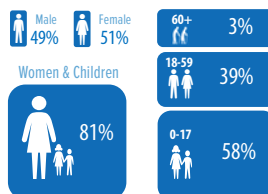

AGE AND GENDER COMPOSITION