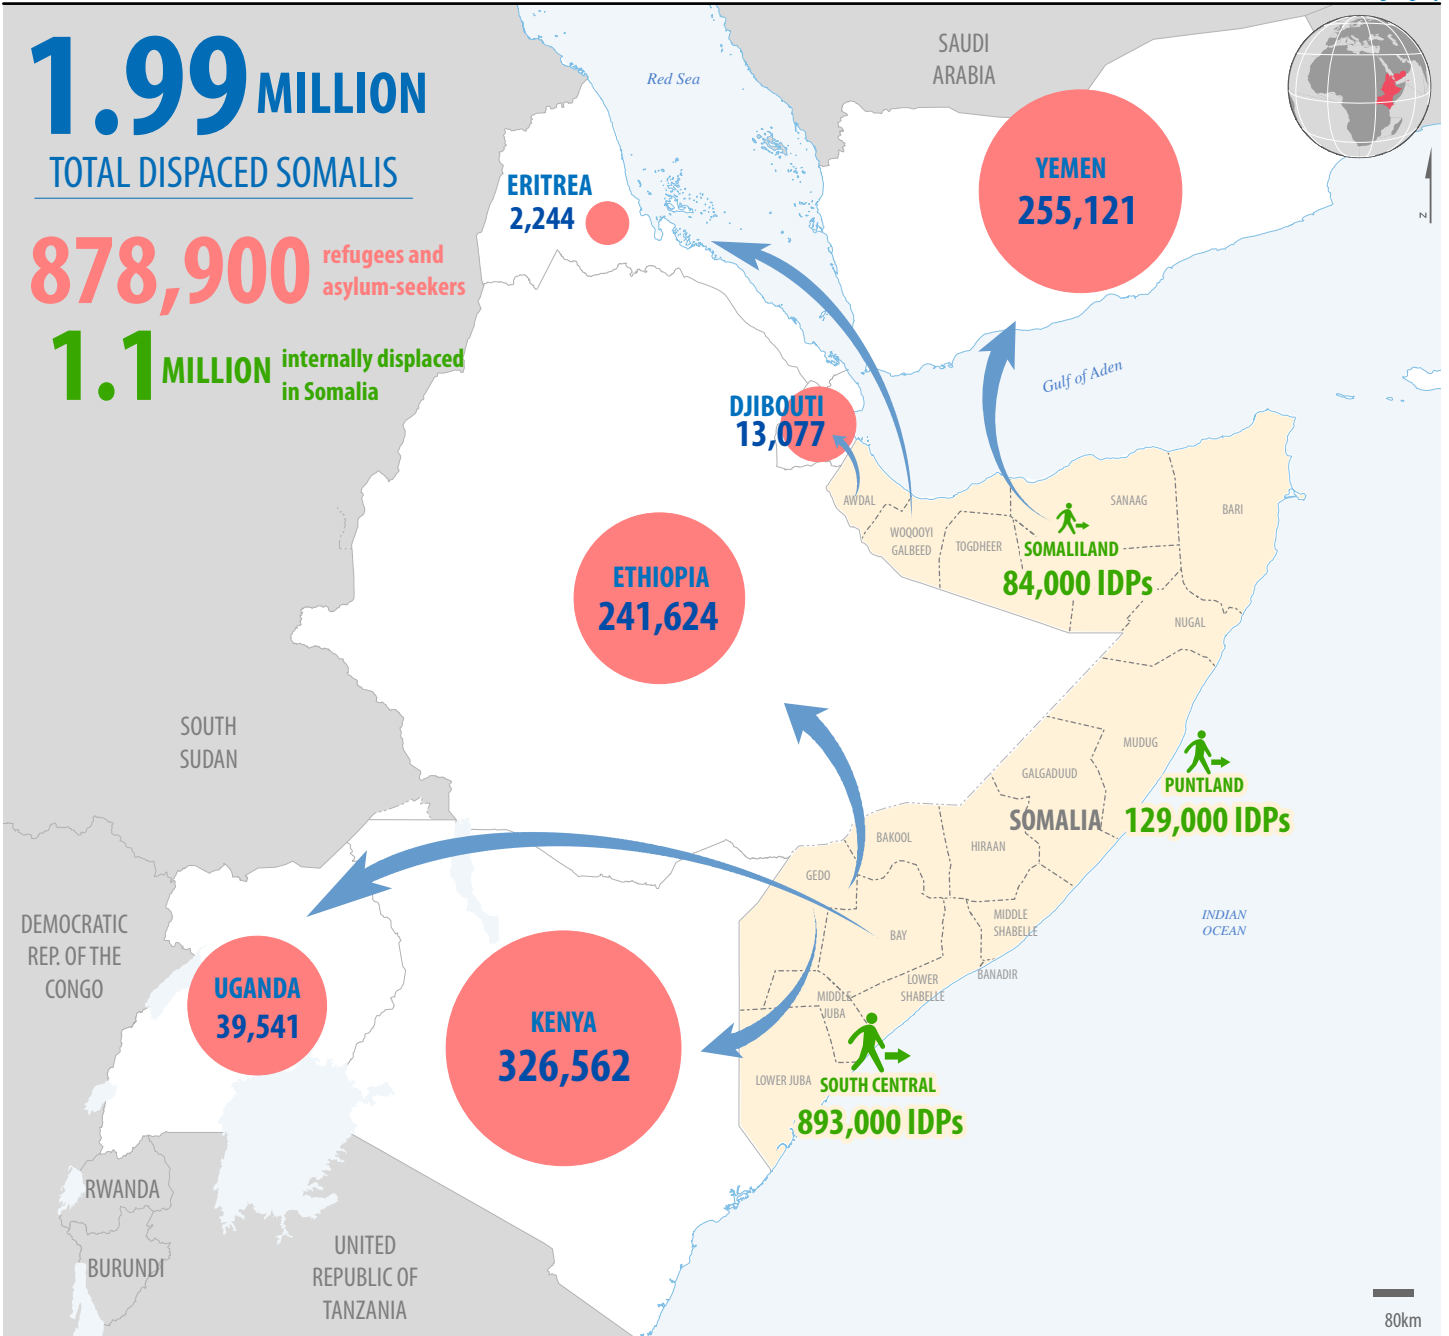

East, Horn of Africa and Yemen

Displacement of Somalis: Refugees, asylum-seekers and IDPs

showing host countries with more than 1,000 Somalis | as of 01 January 2017