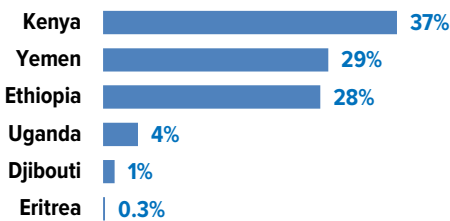

WHERE ARE THEY?

TOP REFUGEE OPERATIONS

hosting > 20,000 Somalis