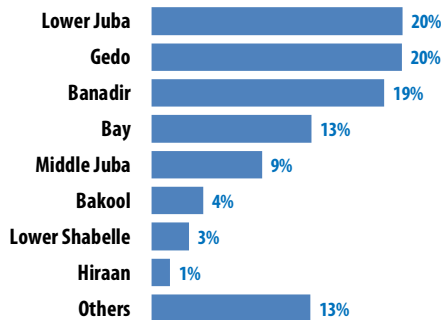

REGIONS OF ORIGIN OF SOMALIS

AGE AND GENDER COMPOSITION

REGIONS OF ORIGIN OF SOMALIS