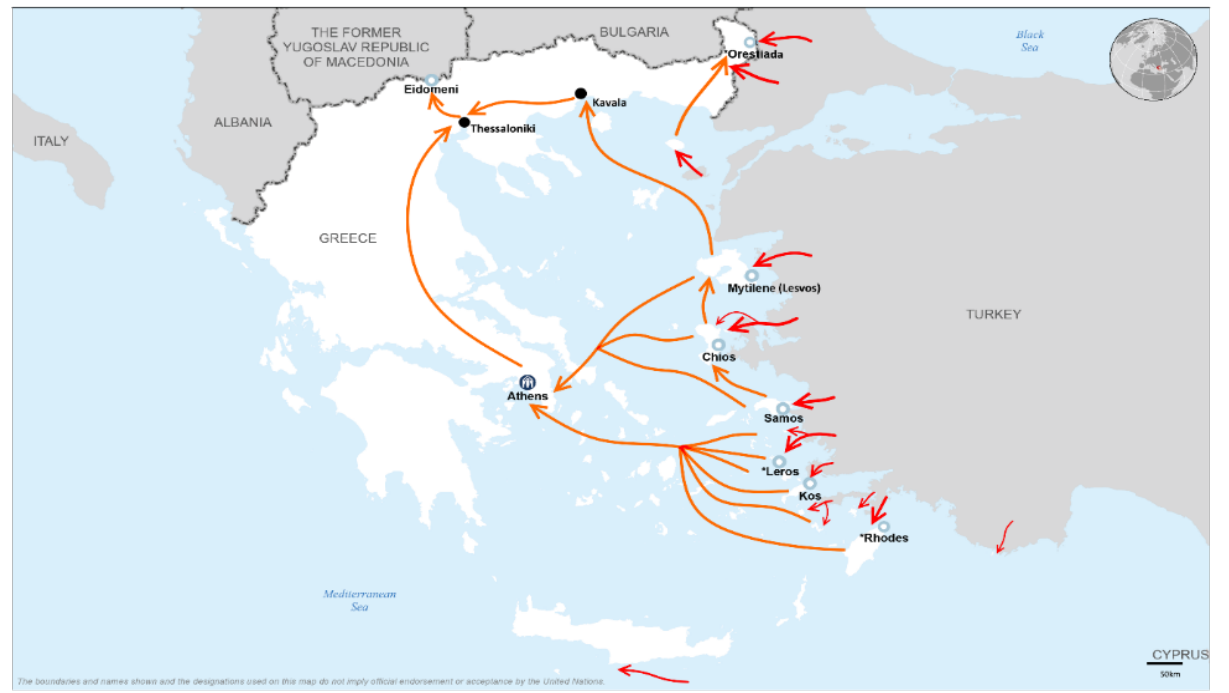

Total arrivals in Greece (Jan - Dec 2016): **173,450**

Total arrivals in Greece during Jan 2017: **1,203**

Average daily arrivals during Jan 2017: **41**

Average daily arrivals during Dec 2016: **54**

Daily estimated departures from islands to Mainland: **30**

Estimated departures from islands to Mainland during Jan 2017: **1,743**

Dead and missing
272 dead - 152 missing (2015)
146 dead - 51 missing (Nov. 2016)
(Source: Hellenic Coast Guard, Greek territorial waters)