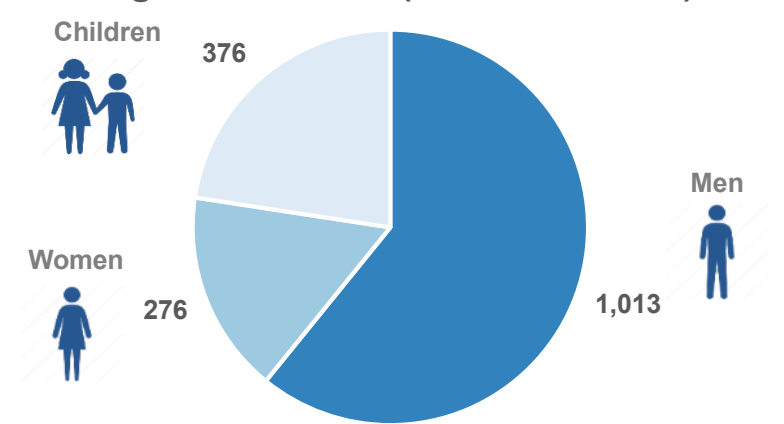

Age and Gender (December 2016)