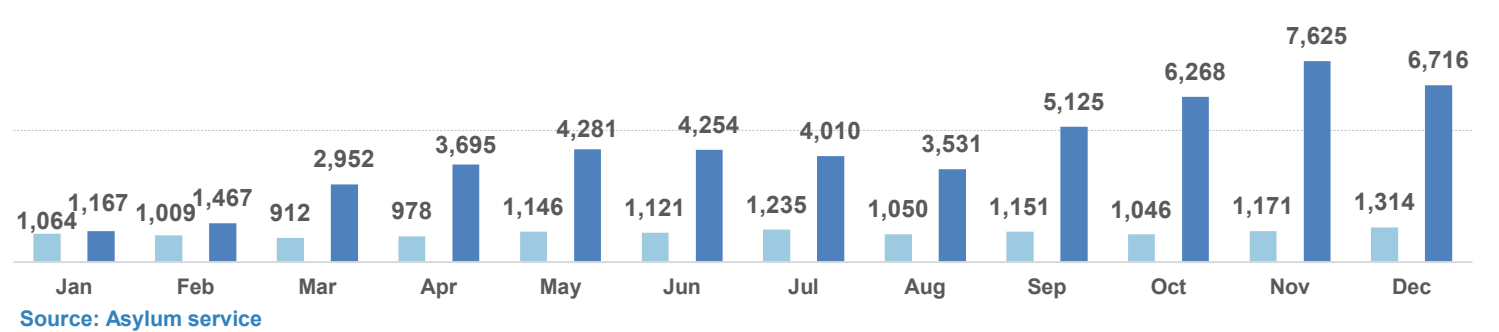

Estimated departures from islands to Mainland during Jan 2017: **1,743**

Dead and missing
272 dead - 152 missing (2015)
146 dead - 51 missing (Nov. 2016)
(Source: Hellenic Coast Guard, Greek territorial waters)

Estimated # of arrivals during the last seven days

(Based on arrivals or registration figures as provided by authorities, arrows indicating higher or lower number based on the day before)

24-01-2016	▲	99
25-01-2016	▼	5
26-01-2016	▼	0
27-01-2016	▲	58
28-01-2016	▼	0
29-01-2016	▶	0
30-01-2016	▲	92

Arrivals per month

Asylum applications

(Applications are not necessarily made by new arrivals)

Relocation Procedures (up to 15 January)

Total Relocation Requests: **13,865**
Implemented Transfers (Departures): **7,441**