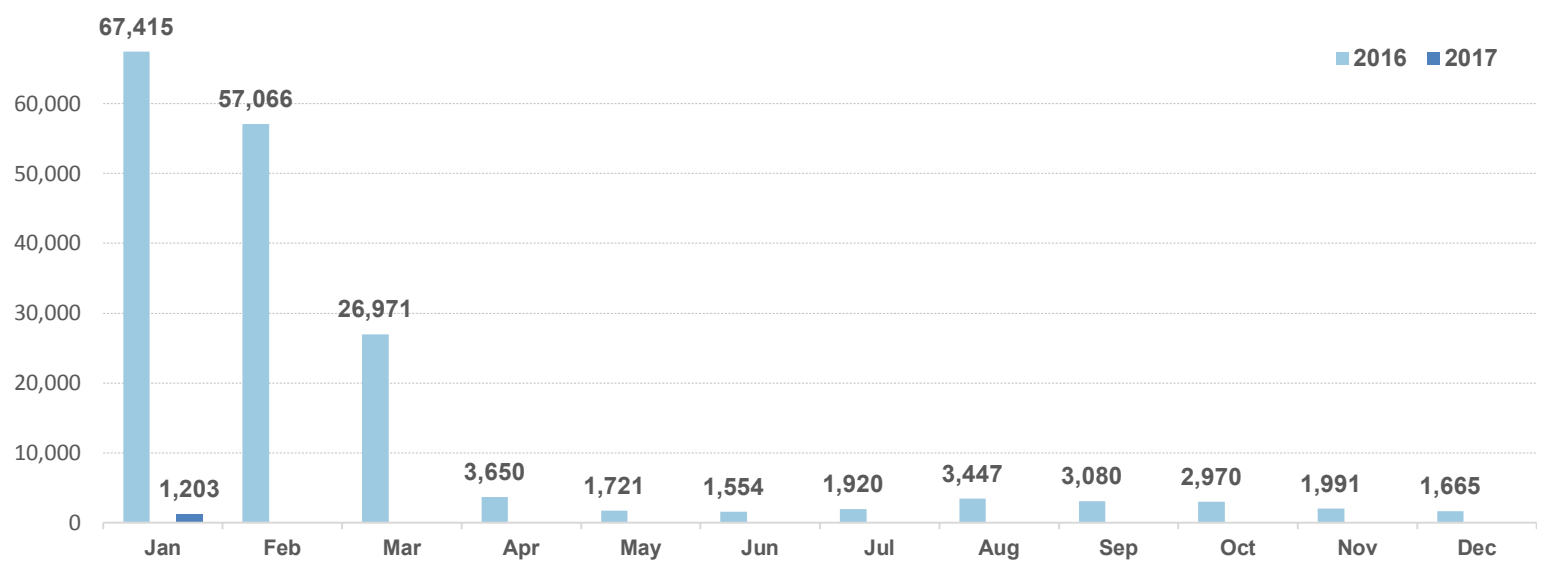

Arrivals per month