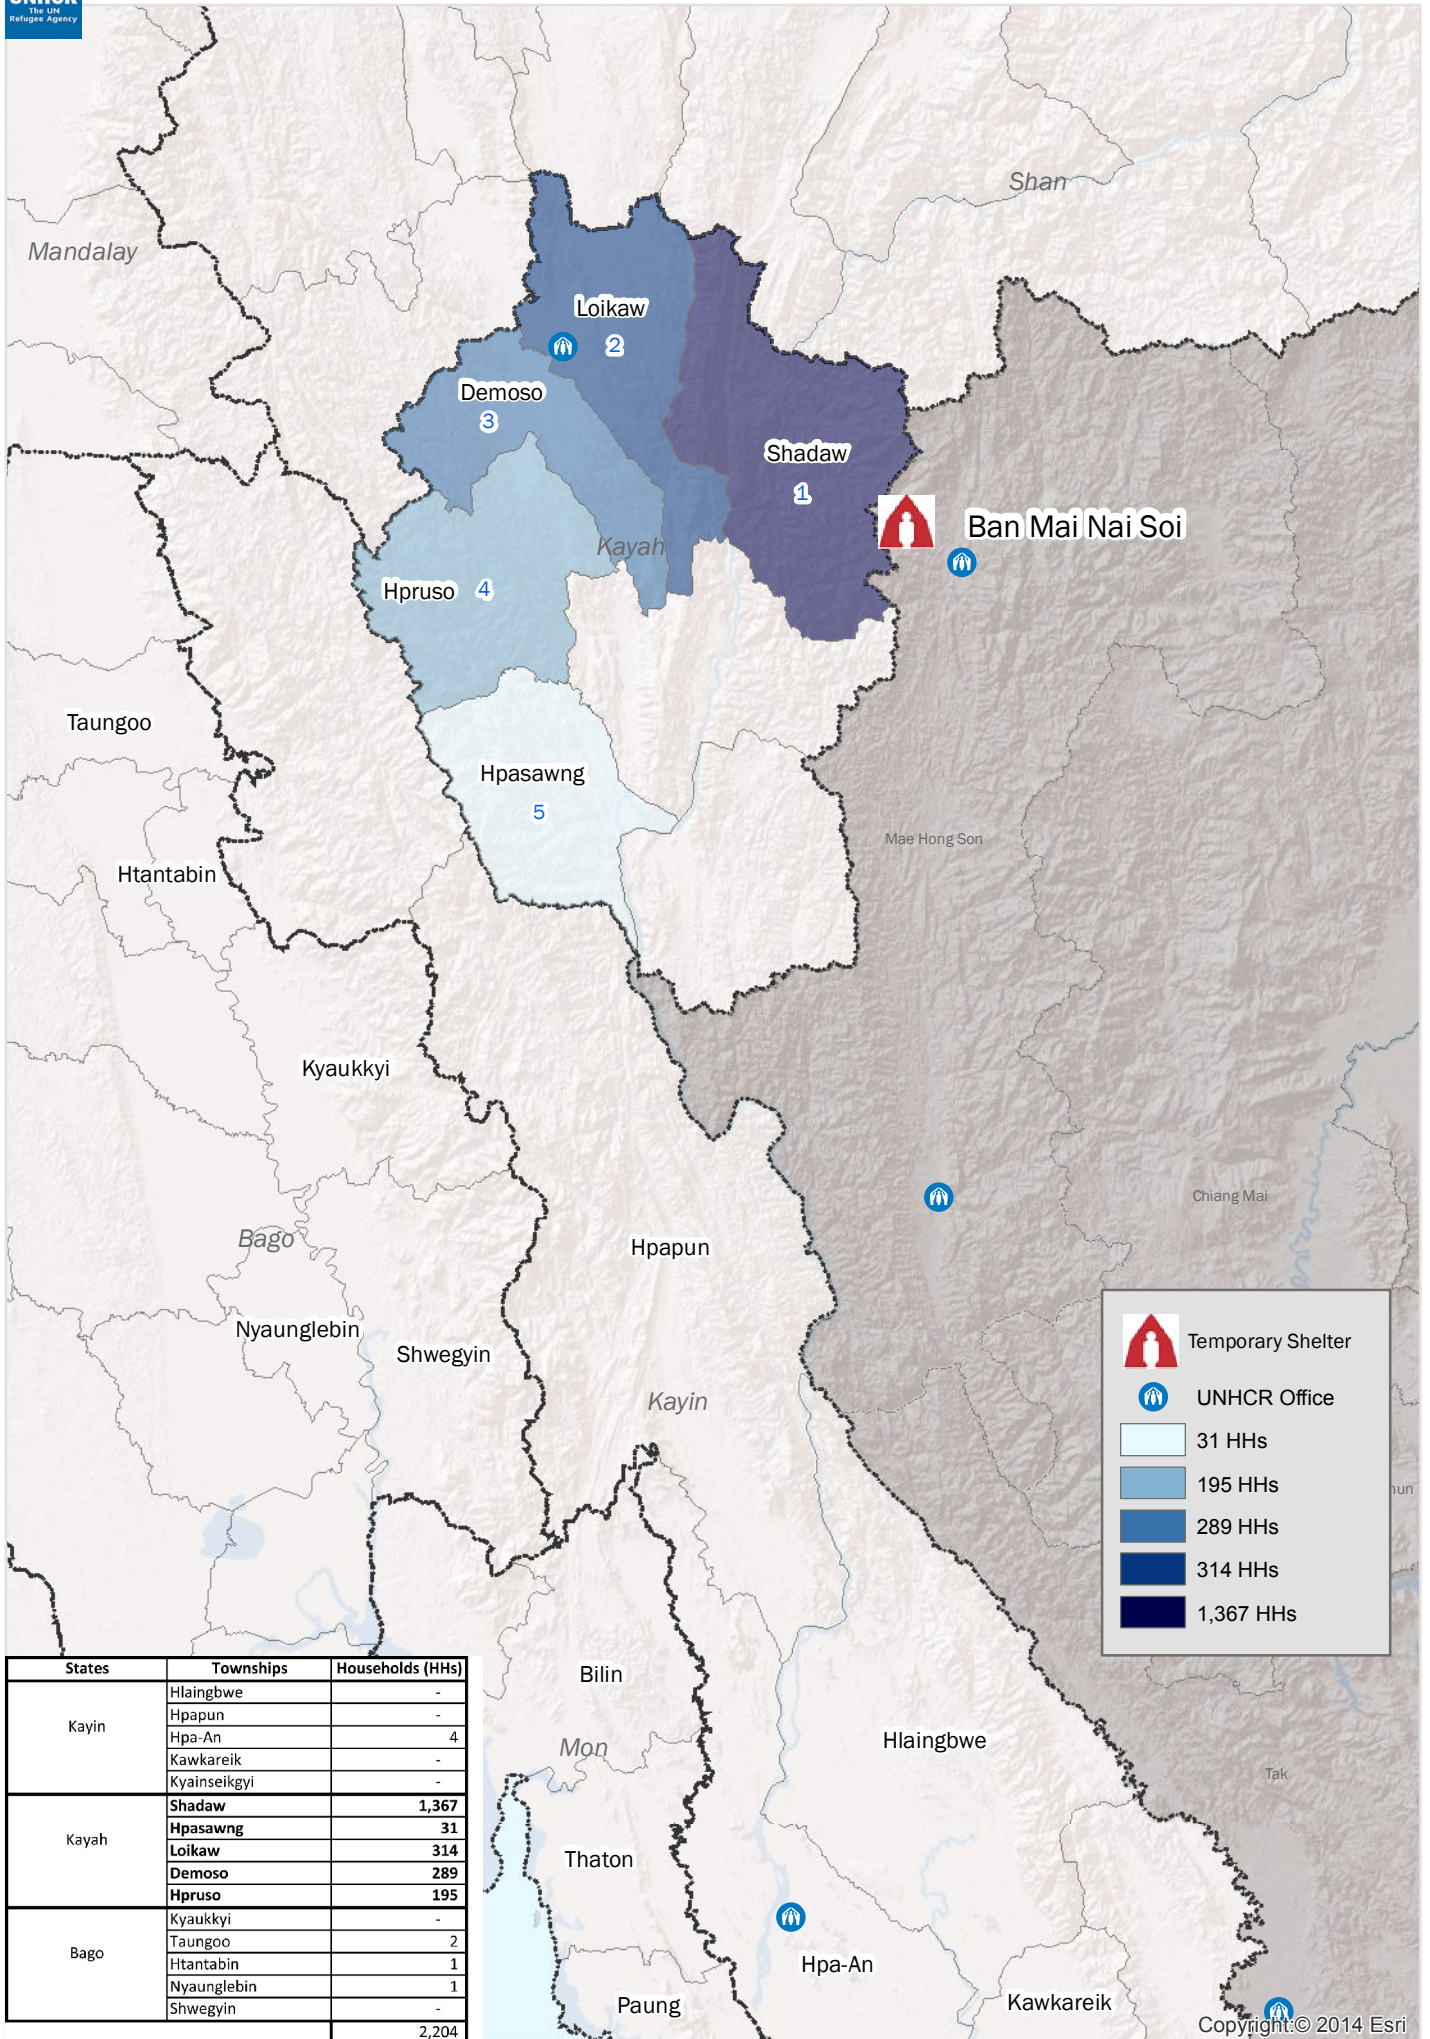

Thailand/Myanmar : Top 5 Townships of Origin - Ban Mai Nai Soi

- Temporary Shelter
- UNHCR Office
- 31 HHs
- 195 HHs
- 289 HHs
- 314 HHs
- 1,367 HHs

States	Townships	Households (HHs)
Kayin	Hlaingbwe	-
	Hpapun	-
	Hpa-An	4
	Kawkareik	-
	Kyainseikgyi	-
Kayah	Shadaw	1,367
	Hpasawng	31
	Loikaw	314
	Demoso	289
	Hpruso	195
Bago	Kyaukkyi	-
	Taungoo	2
	Htantabin	1
	Nyaunglebin	1
	Shwegyin	-
		2,204

Source :Mae Fah Luang Foundation under Royal Patronage Survey Report 2014.
 Information collected from heads of family who responded to the survey.

20 10 0 20 Kilometers

1:1,500,000

UNHCR Information Management Unit - Thailand.
 Base layer provided by MIMU.
 Disclaimer : The boundaries and names shown and the designations used on this map do not imply official endorsement or acceptance by United Nations.