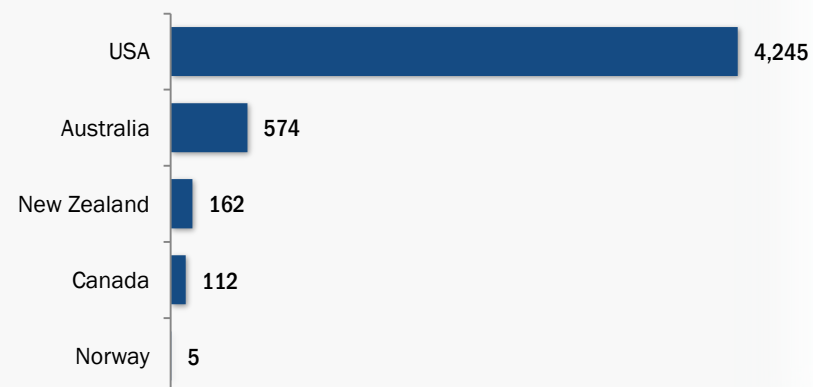

Resettlement of Myanmar Refugees from Temporary Shelters in Thailand

30 September 2015

Thailand Border Operation - Information Management Unit Mae Sot

Resettlement Figures 2005-2015

Sep 15

Total number of submissions **141,256**

Total number of departures **101,635**

Resettlement Progress in 2015

Sep 15

Total number of submissions **1,885**

Total number of departures **5,099**

Total Verified Refugee Population* **107,442**
September 2015

* According to Verification Exercise conducted from Jan-Apr 2015 and subsequent changes in population

Resettlement of Myanmar Refugees by location in 2015

Main destinations in 2015

Resettlement overview from 2005 - 2014 (in thousands)