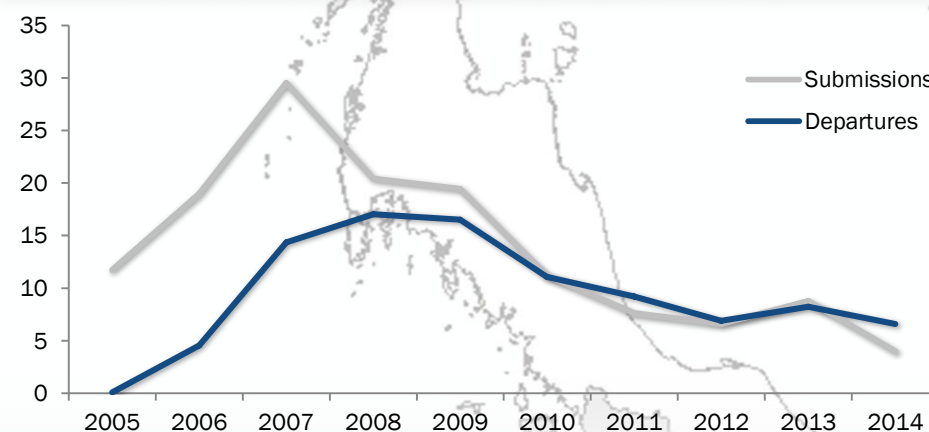

Total number of departures **101,635**

Resettlement Progress in 2015

Sep 15

Total number of submissions **1,885**

Total number of departures **5,099**

Total Verified Refugee Population* **107,442**
September 2015

* According to Verification Exercise conducted from Jan-Apr 2015 and subsequent changes in population

Resettlement of Myanmar Refugees by location in 2015

Main destinations in 2015

Resettlement overview from 2005 - 2014 (in thousands)