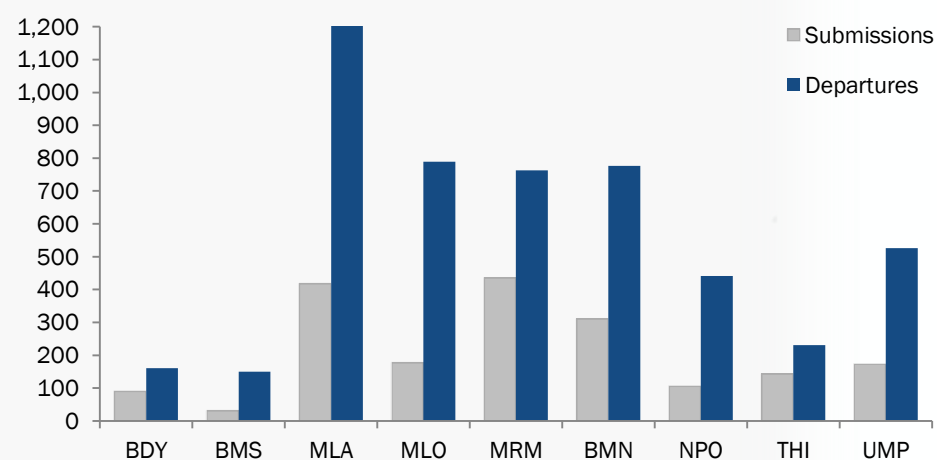

Resettlement of Myanmar Refugees from Temporary Shelters in Thailand

30 September 2015

Thailand Border Operation - Information Management Unit Mae Sot

Resettlement Figures 2005-2015

Sep 15

Total number of submissions **141,256**

Total number of departures **101,635**

Resettlement Progress in 2015

Sep 15

Total number of submissions **1,885**

Total number of departures **5,099**

Total Verified Refugee Population* **107,442**
September 2015

* According to Verification Exercise conducted from Jan-Apr 2015 and subsequent changes in population

Resettlement of Myanmar Refugees by location in 2015

Main destinations in 2015

Resettlement overview from 2005 - 2014 (in thousands)