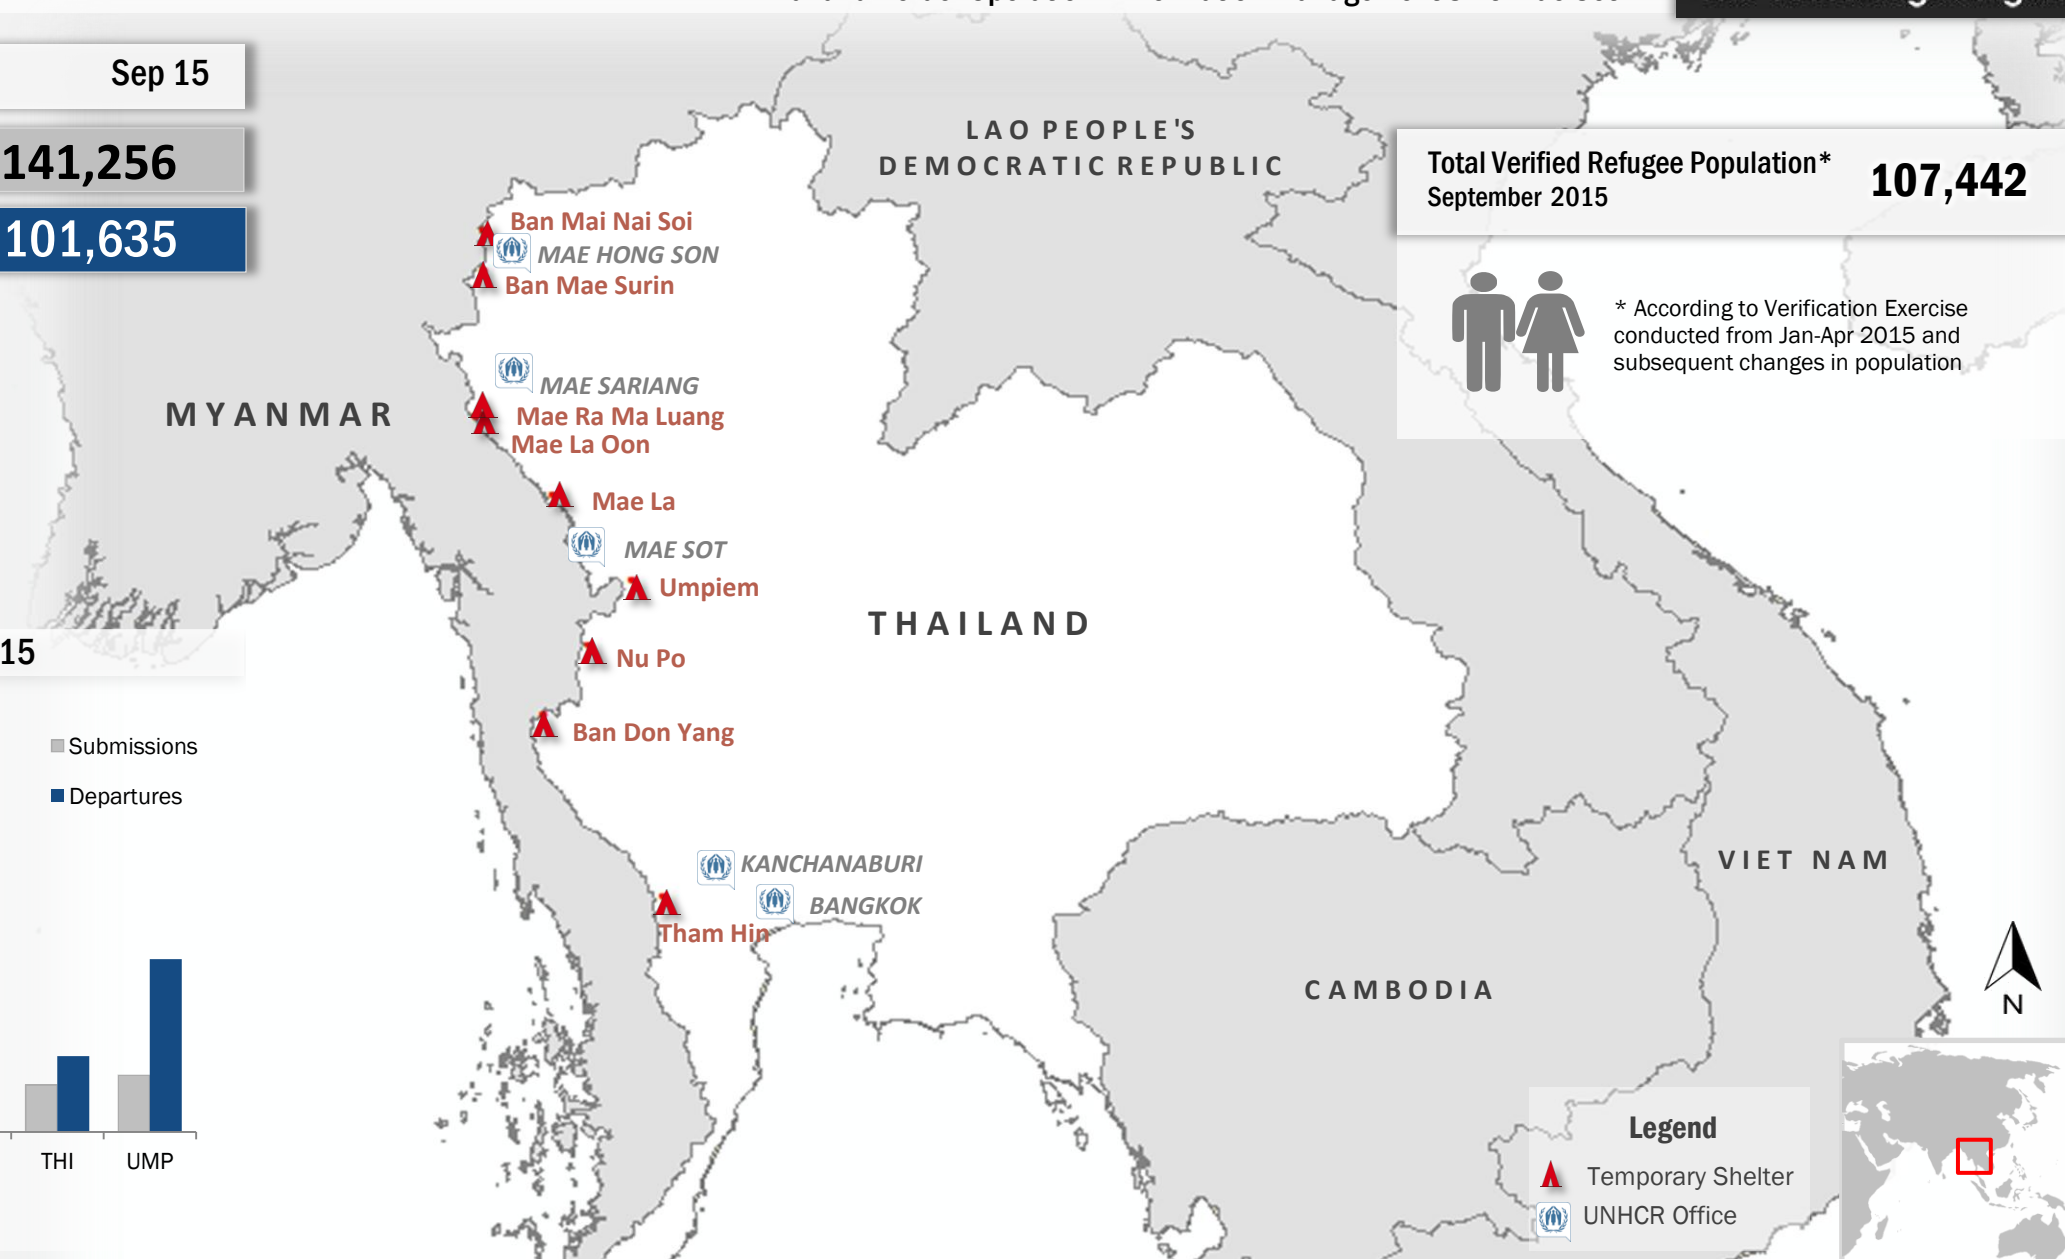

Resettlement of Myanmar Refugees from Temporary Shelters in Thailand

30 September 2015

Thailand Border Operation - Information Management Unit Mae Sot

Resettlement Figures 2005-2015

Sep 15

Total number of submissions **141,256**

Total number of departures **101,635**

Resettlement Progress in 2015

Sep 15

Total number of submissions **1,885**

Total number of departures **5,099**

Total Verified Refugee Population* **107,442**
September 2015

* According to Verification Exercise conducted from Jan-Apr 2015 and subsequent changes in population

Resettlement of Myanmar Refugees by location in 2015

Main destinations in 2015

Resettlement overview from 2005 - 2014 (in thousands)

Main destinations in 2005-2014

Source: UNHCR proGres database

For more information, contact: imumaesot@unhcr.org