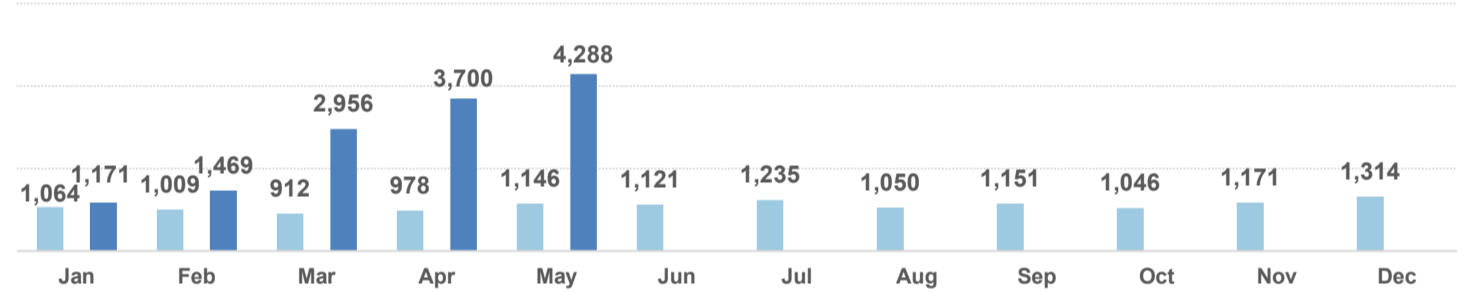

Asylum applications

(Applications are not necessarily made by new arrivals)