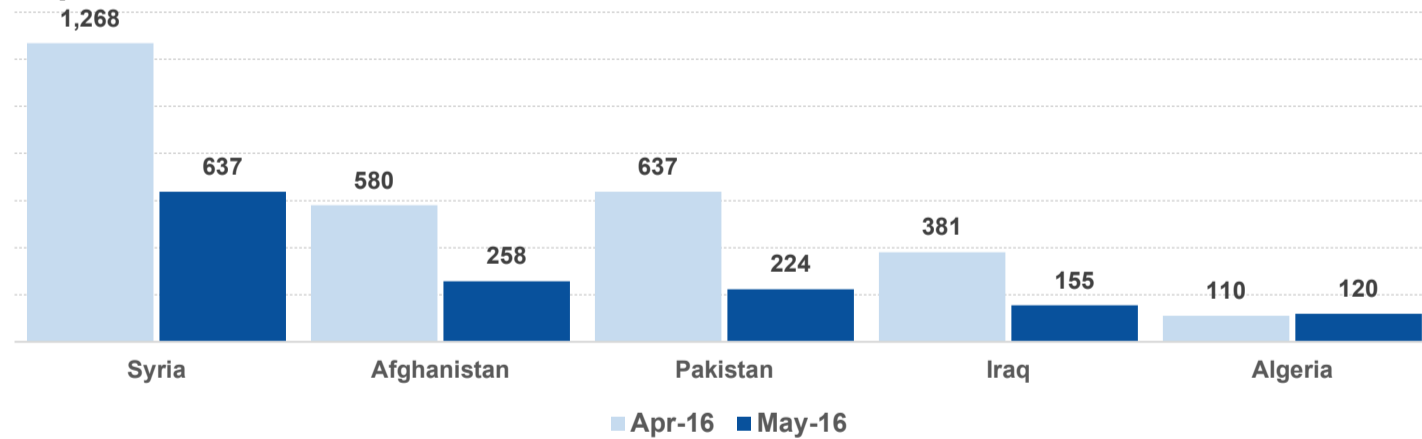

Top nationalities of arrivals in Greece