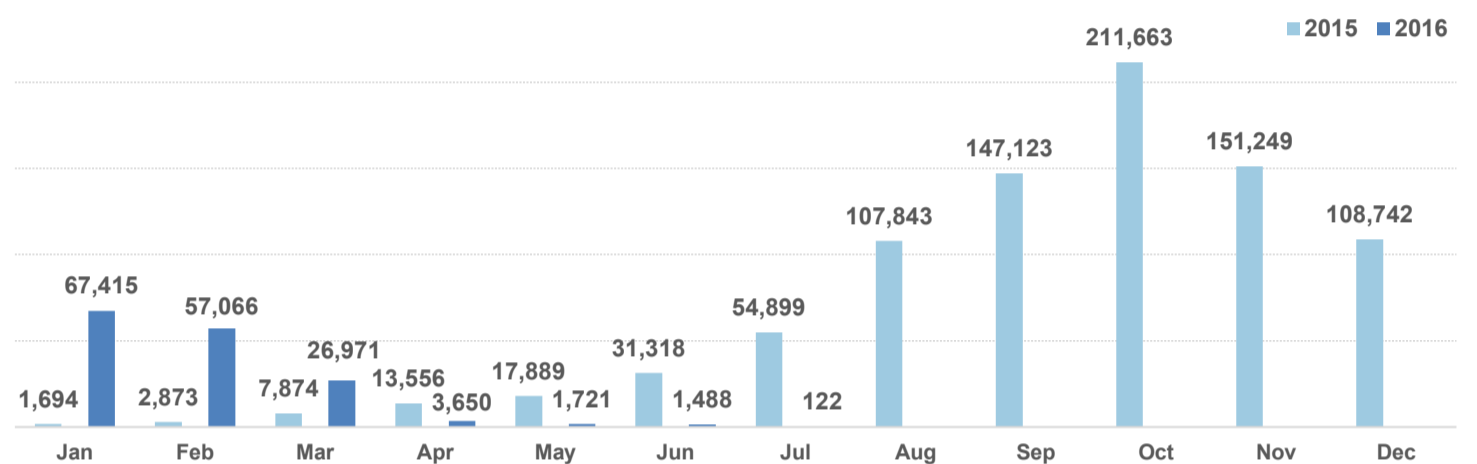

Total arrivals in Greece (Jan - 04 Jul 2016): 158,433

Total arrivals in Greece during Jul 2016: 122

Average daily arrivals during Jul 2016: 31

Average daily arrivals during Jun 2016: 50

Estimated departures from islands to Mainland: 40

Dead and missing
272 dead - 152 missing (2015)
148 dead - 46 missing (6 June 2016)

(Source: Hellenic Coast Guard, Greek territorial waters)

Arrivals per month

Estimated # of arrivals during the last seven days

(Based on arrivals or registration figures as provided by authorities, arrows indicating higher or lower number based on the day before)

28-06-2016	▼	0
29-06-2016	▲	35
30-06-2016	▲	62
1-07-2016	▼	1
2-07-2016	▲	44
3-07-2016	▼	42
4-07-2016	▼	35