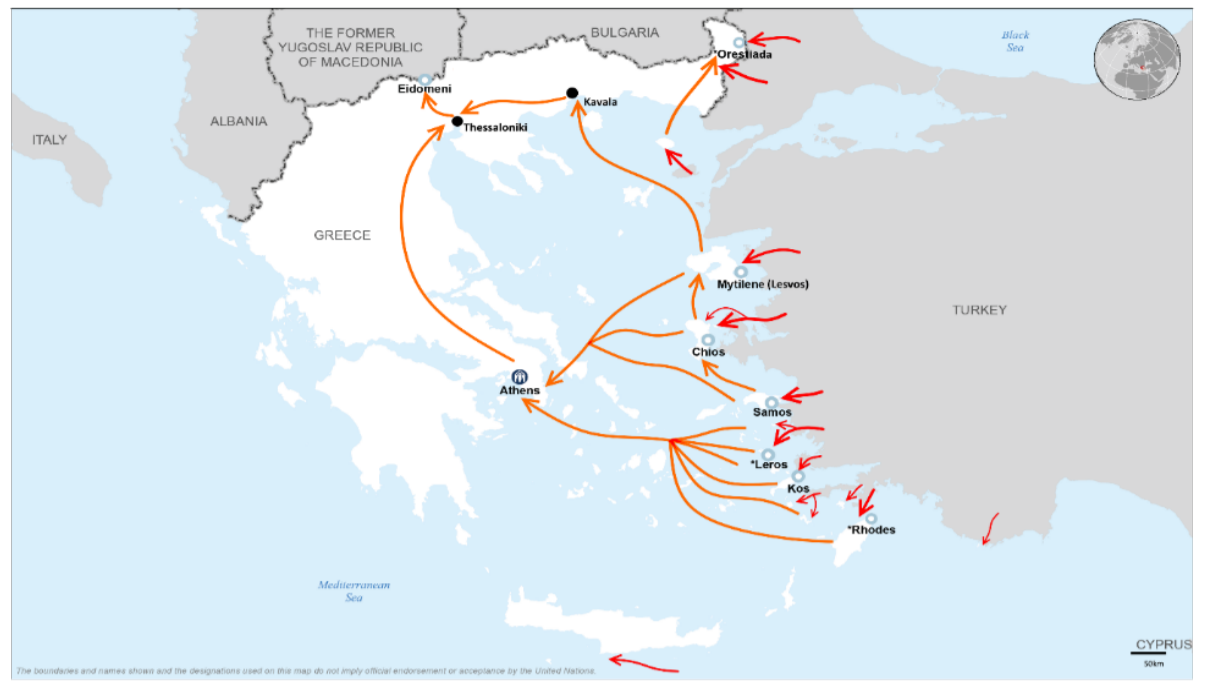

Total arrivals in Greece (Jan - 04 Jul 2016): 158,433

Total arrivals in Greece during Jul 2016: 122

Average daily arrivals during Jul 2016: 31

Average daily arrivals during Jun 2016: 50

Estimated departures from islands to Mainland: 40

Dead and missing
272 dead - 152 missing (2015)
148 dead - 46 missing (6 June 2016)

(Source: Hellenic Coast Guard, Greek territorial waters)

Arrivals per month

Estimated # of arrivals during the last seven days

(Based on arrivals or registration figures as provided by authorities, arrows indicating higher or lower number based on the day before)

28-06-2016	▼	0
29-06-2016	▲	35
30-06-2016	▲	62
1-07-2016	▼	1
2-07-2016	▲	44
3-07-2016	▼	42
4-07-2016	▼	35