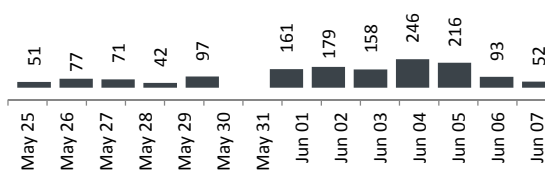

**Daily Statistics**

Registered on 07 June 2015

Mahama	-
Bugesera	-
Nyagatare	-
<b>Total</b>	<b>-</b>

Camp / Reception Centre Population

Bugesera*	5,216	2,029
Nyanza*	669	160
Nyagatare*	284	111
Mahama	24,148	9,824
<b>Total</b>	<b>30,317</b>	<b>12,124</b>

**Nyanza Arrivals**

**Bugesera Arrivals**

<b>30,324</b>	<b>Total</b>
26,919	Registered
3,405	Pending

Total arrivals : 62

7 Individuals pending transportation from districts to the reception centers.

**Daily Registration Trends**