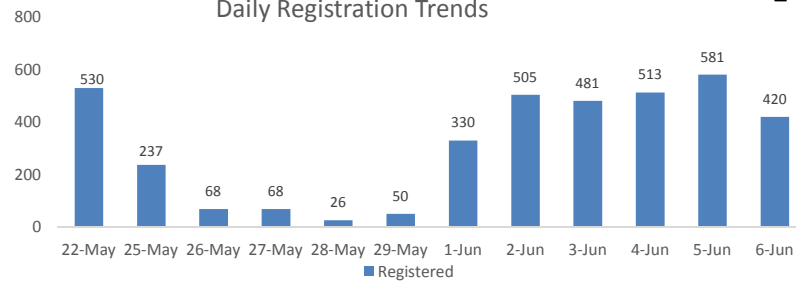

**Nyanza Arrivals**

**Bugesera Arrivals**

<b>30,324</b>	<b>Total</b>
26,919	Registered
3,405	Pending

Total arrivals : 62

7 Individuals pending transportation from districts to the reception centers.

**Daily Registration Trends**

Area of Origin

Bubanza	72
Bujumbura	1813
Mwaro	347
Cibitoke	182
Karuzi	561
Kayanza	292
Kirundo	18,549
Muyinga	2,242
Ngozi	1029
Others	1,832
<b>Total</b>	<b>26,919</b>

Age Cohort

Age Cohort	Female	Male	Total	%
0 - 4 years	2,346	2,462	4,808	18%
5 - 11 years	2,572	2,605	5,177	19%
12 - 17 years	2,029	2,255	4,284	16%
18 - 59 years	6,189	5,968	12,157	45%
60 + years	328	165	493	2%
<b>Total</b>	<b>13,464</b>	<b>13,455</b>	<b>26,919</b>	