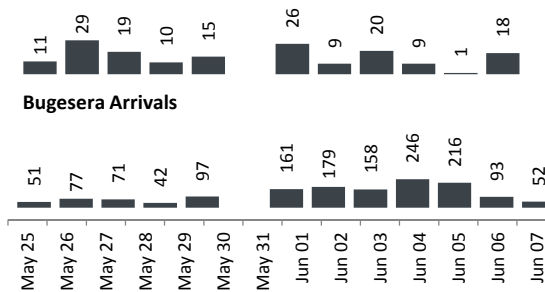

**Daily Statistics**

Registered on 07 June 2015

Mahama	-
Bugesera	-
Nyagatare	-
<b>Total</b>	<b>-</b>

Camp / Reception Centre Population

Bugesera*	5,216	2,029
Nyanza*	669	160
Nyagatare*	284	111
Mahama	24,148	9,824
<b>Total</b>	<b>30,317</b>	<b>12,124</b>

**Nyanza Arrivals**

**Bugesera Arrivals**

<b>30,324</b>	<b>Total</b>
26,919	Registered
3,405	Pending

Total arrivals : 62

7 Individuals pending transportation from districts to the reception centers.

**Daily Registration Trends**

Area of Origin

Bubanza	72
Bujumbura	1813
Mwaro	347
Cibitoke	182
Karuzi	561
Kayanza	292
Kirundo	18,549
Muyinga	2,242
Ngozi	1029
Others	1,832
<b>Total</b>	<b>26,919</b>

Age Cohort

Age Cohort	Female	Male	Total	%
0 - 4 years	2,346	2,462	4,808	18%
5 - 11 years	2,572	2,605	5,177	19%
12 - 17 years	2,029	2,255	4,284	16%
18 - 59 years	6,189	5,968	12,157	45%
60 + years	328	165	493	2%
<b>Total</b>	<b>13,464</b>	<b>13,455</b>	<b>26,919</b>	