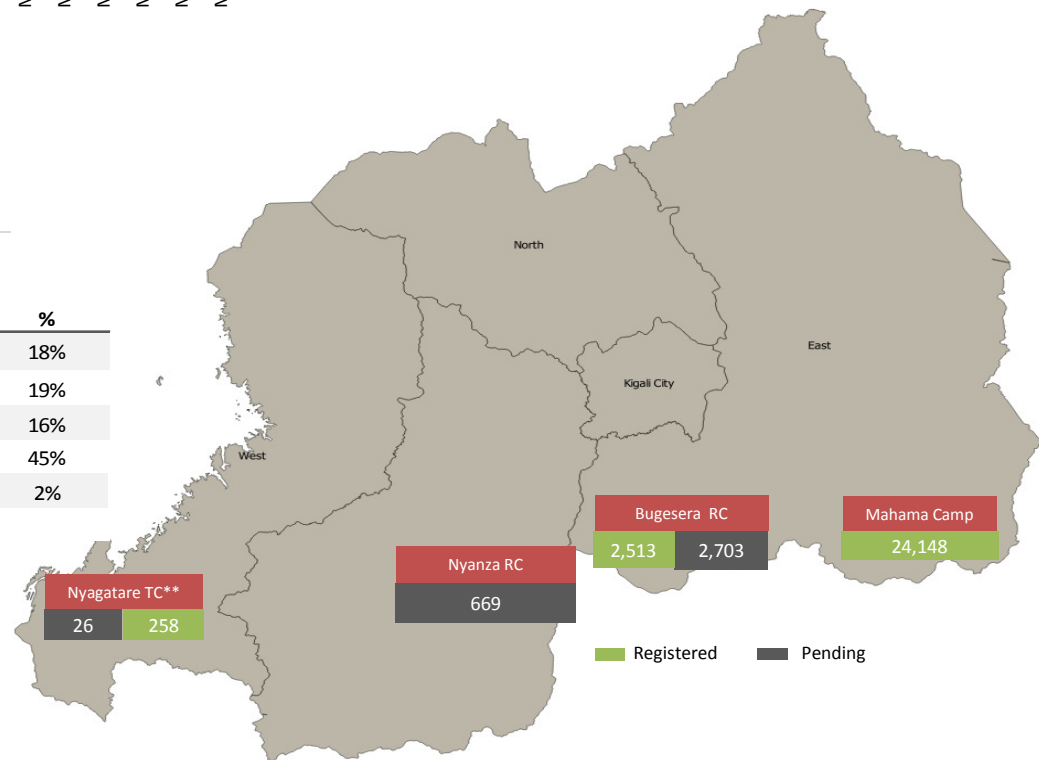

**Daily Statistics**

Registered on 07 June 2015

Mahama	-
Bugesera	-
Nyagatare	-
<b>Total</b>	<b>-</b>

Camp / Reception Centre Population

Bugesera*	5,216	2,029
Nyanza*	669	160
Nyagatare*	284	111
Mahama	24,148	9,824
<b>Total</b>	<b>30,317</b>	<b>12,124</b>

**Nyanza Arrivals**

**Bugesera Arrivals**

<b>30,324</b>	<b>Total</b>
26,919	Registered
3,405	Pending

Total arrivals : 62

7 Individuals pending transportation from districts to the reception centers.

**Daily Registration Trends**

Area of Origin

Bubanza	72
Bujumbura	1813
Mwaro	347
Cibitoke	182
Karuzi	561
Kayanza	292
Kirundo	18,549
Muyinga	2,242
Ngozi	1029
Others	1,832
<b>Total</b>	<b>26,919</b>

Age Cohort

Age Cohort	Female	Male	Total	%
0 - 4 years	2,346	2,462	4,808	18%
5 - 11 years	2,572	2,605	5,177	19%
12 - 17 years	2,029	2,255	4,284	16%
18 - 59 years	6,189	5,968	12,157	45%
60 + years	328	165	493	2%
<b>Total</b>	<b>13,464</b>	<b>13,455</b>	<b>26,919</b>	