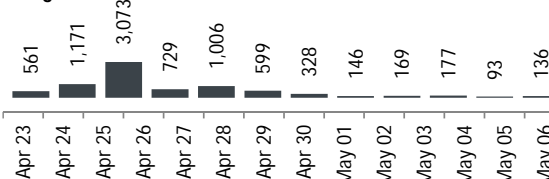

24,967	Total
	11,712	Registered
	13,255	Pending

31 Individuals pending transportation from districts to the reception centers.