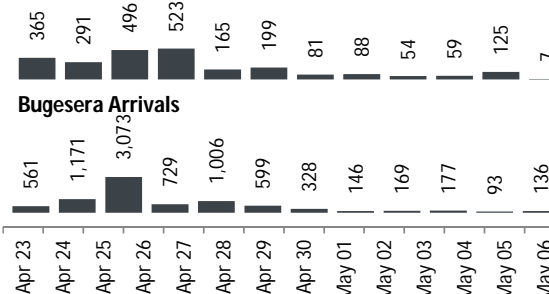

## Daily Statistics

Registered on 6 May 2015	
Mahama	1,021
Nyagatare	15
<b>Total</b>	<b>1,036</b>

Camp / Reception Centre Population		
Bugesera*	7,733	2,697
Nyanza*	370	80
Nyagatare	454	168
Mahama**	16,379	3,123
<b>Total</b>	<b>24,936</b>	<b>6,068</b>

### Nyanza Arrivals