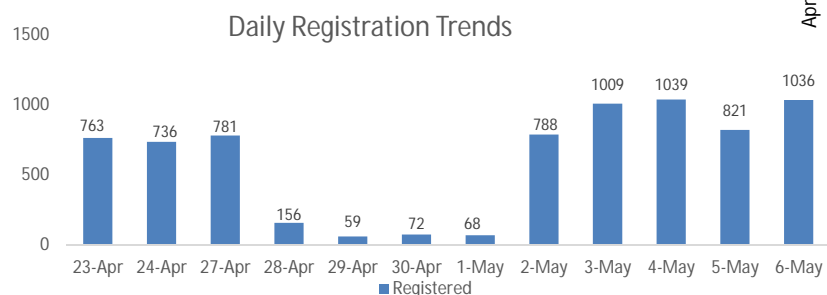

### Nyanza Arrivals

### Bugesera Arrivals

	<b>24,967</b>	Total
	11,712	Registered
	13,255	Pending

31 Individuals pending transportation from districts to the reception centers.

Area of Origin	Registered
Bubanza	12
Bujumbura Mairie	165
Ruyigi	22
Muramvya	23
Karuzi	117
Kayanza	158
Kirundo	9,946
Muyinga	428
Ngozi	641
Others	200
<b>Total</b>	<b>11,712</b>

Age Cohort	Female	Male	Total	%
0 - 4 years	1,114	1,243	2,357	20%
5 - 11 years	1,299	1,281	2,580	22%
12 - 17 years	965	997	1,962	17%
18 - 59 years	2,643	1,913	4,556	39%
60 + years	177	80	257	2%
<b>Total</b>	<b>6,198</b>	<b>5,514</b>	<b>11,712</b>	