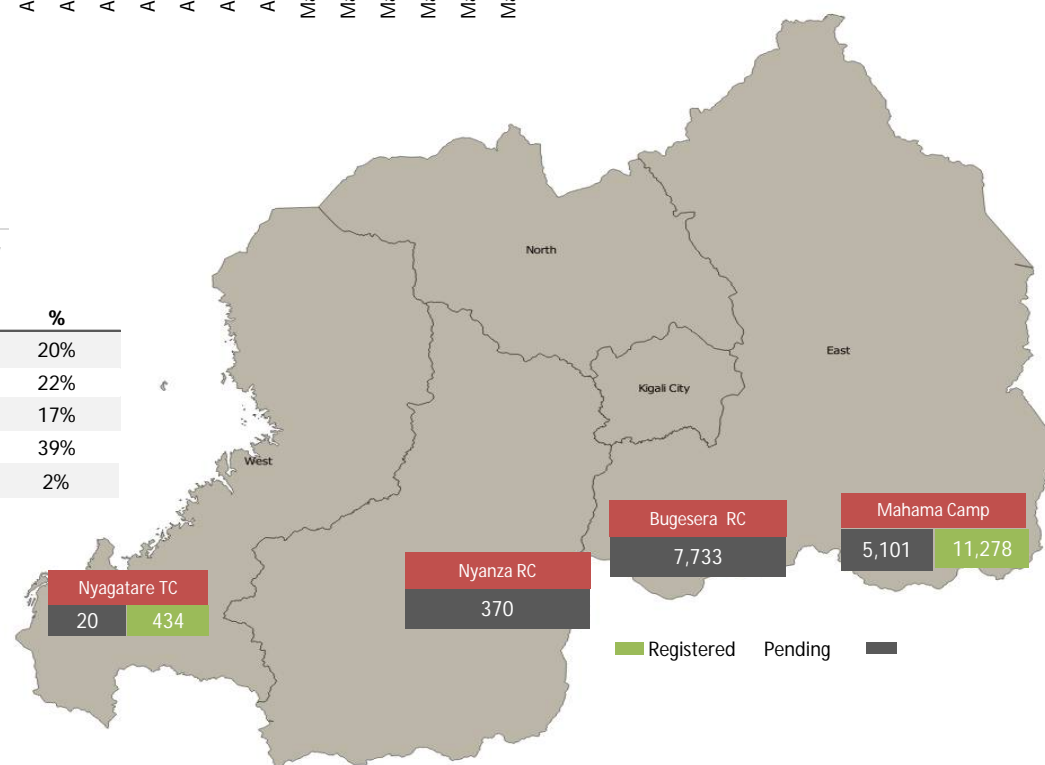

### Nyanza Arrivals

### Bugesera Arrivals

	<b>24,967</b>	Total
	11,712	Registered
	13,255	Pending

31 Individuals pending transportation from districts to the reception centers.

Area of Origin	Registered
Bubanza	12
Bujumbura Mairie	165
Ruyigi	22
Muramvya	23
Karuzi	117
Kayanza	158
Kirundo	9,946
Muyinga	428
Ngozi	641
Others	200
<b>Total</b>	<b>11,712</b>

Age Cohort	Female	Male	Total	%
0 - 4 years	1,114	1,243	2,357	20%
5 - 11 years	1,299	1,281	2,580	22%
12 - 17 years	965	997	1,962	17%
18 - 59 years	2,643	1,913	4,556	39%
60 + years	177	80	257	2%
<b>Total</b>	<b>6,198</b>	<b>5,514</b>	<b>11,712</b>	