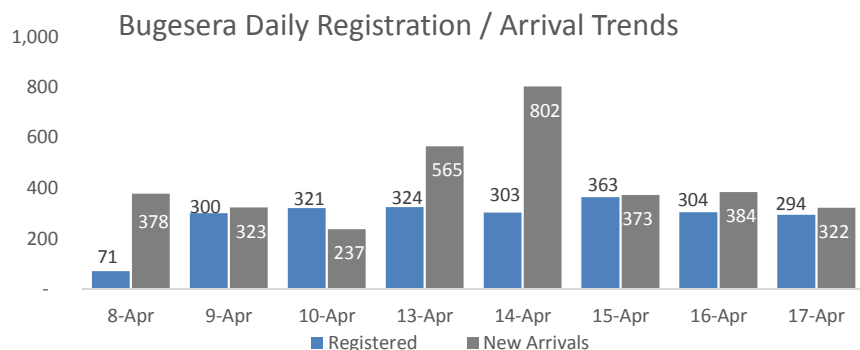

Daily Statistics

Registered on 17th April 2015 

Bugesera	294
Nyanza	-
Total	294

Transit Centre Population* 

Bugesera	5,420	2,046
Nyanza	2,095	761
Total	7,515	2,807

	7,515	Total
	2,280	Registered
	5,235	Pending

Bugesera TC

Area of Origin 	Age Cohort	Female	Male	Total	%
Bubanza	0 - 4 years	222	250	472	21%
Bujumbura Mairie	5 - 11 years	237	240	477	21%
Cankuzo	12 - 17 years	205	202	407	18%
Cibitoke	18 - 59 years	502	365	867	38%
Karuzi	60+ years	41	16	57	3%
Kirundo				2154	
Muyinga				62	
Ngozi				45	
Total	Total	1207	1073	2,280	