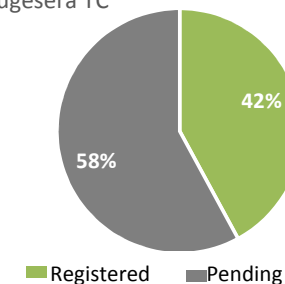

Daily Statistics

Registered on 17th April 2015 

Bugesera	294
Nyanza	-
Total	294

Transit Centre Population* 

Bugesera	5,420	2,046
Nyanza	2,095	761
Total	7,515	2,807

	7,515	Total
	2,280	Registered
	5,235	Pending

Bugesera TC

Area of Origin 	Age Cohort	Female	Male	Total	%
Bubanza	0 - 4 years	222	250	472	21%
Bujumbura Mairie	5 - 11 years	237	240	477	21%
Cankuzo	12 - 17 years	205	202	407	18%
Cibitoke	18 - 59 years	502	365	867	38%
Karuzi	60+ years	41	16	57	3%
Kirundo				2154	
Muyinga				62	
Ngozi				45	
Total	Total	1207	1073	2,280	