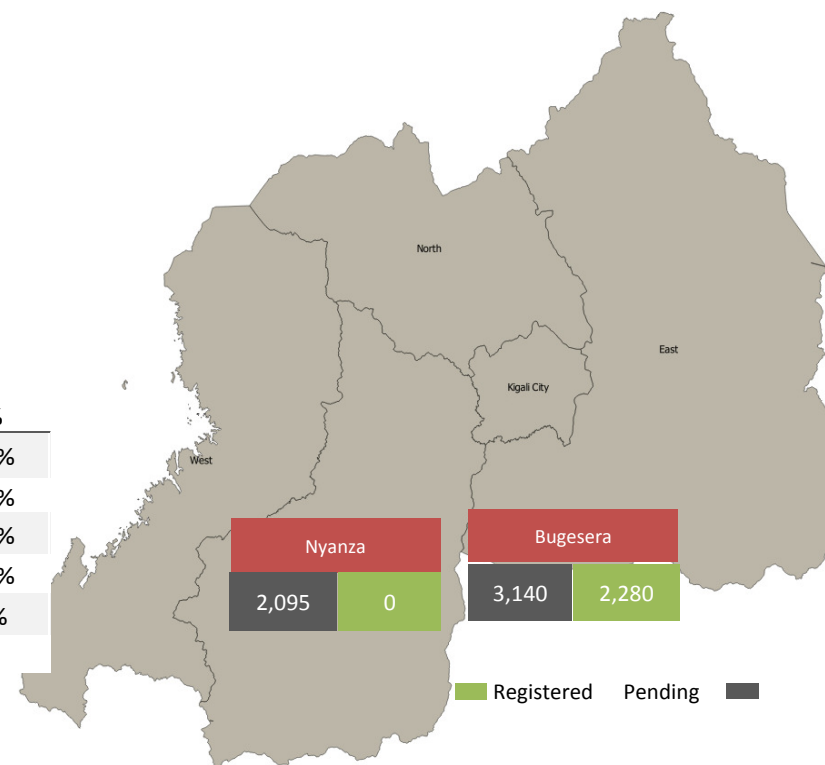

Daily Statistics

Registered on 17th April 2015 

Bugesera	294
Nyanza	-
Total	294

Transit Centre Population* 

Bugesera	5,420	2,046
Nyanza	2,095	761
Total	7,515	2,807

	7,515	Total
	2,280	Registered
	5,235	Pending

Bugesera TC

Area of Origin 	Age Cohort	Female	Male	Total	%
Bubanza	0 - 4 years	222	250	472	21%
Bujumbura Mairie	5 - 11 years	237	240	477	21%
Cankuzo	12 - 17 years	205	202	407	18%
Cibitoke	18 - 59 years	502	365	867	38%
Karuzi	60+ years	41	16	57	3%
Kirundo				2154	
Muyinga				62	
Ngozi				45	
Total	Total	1207	1073	2,280	