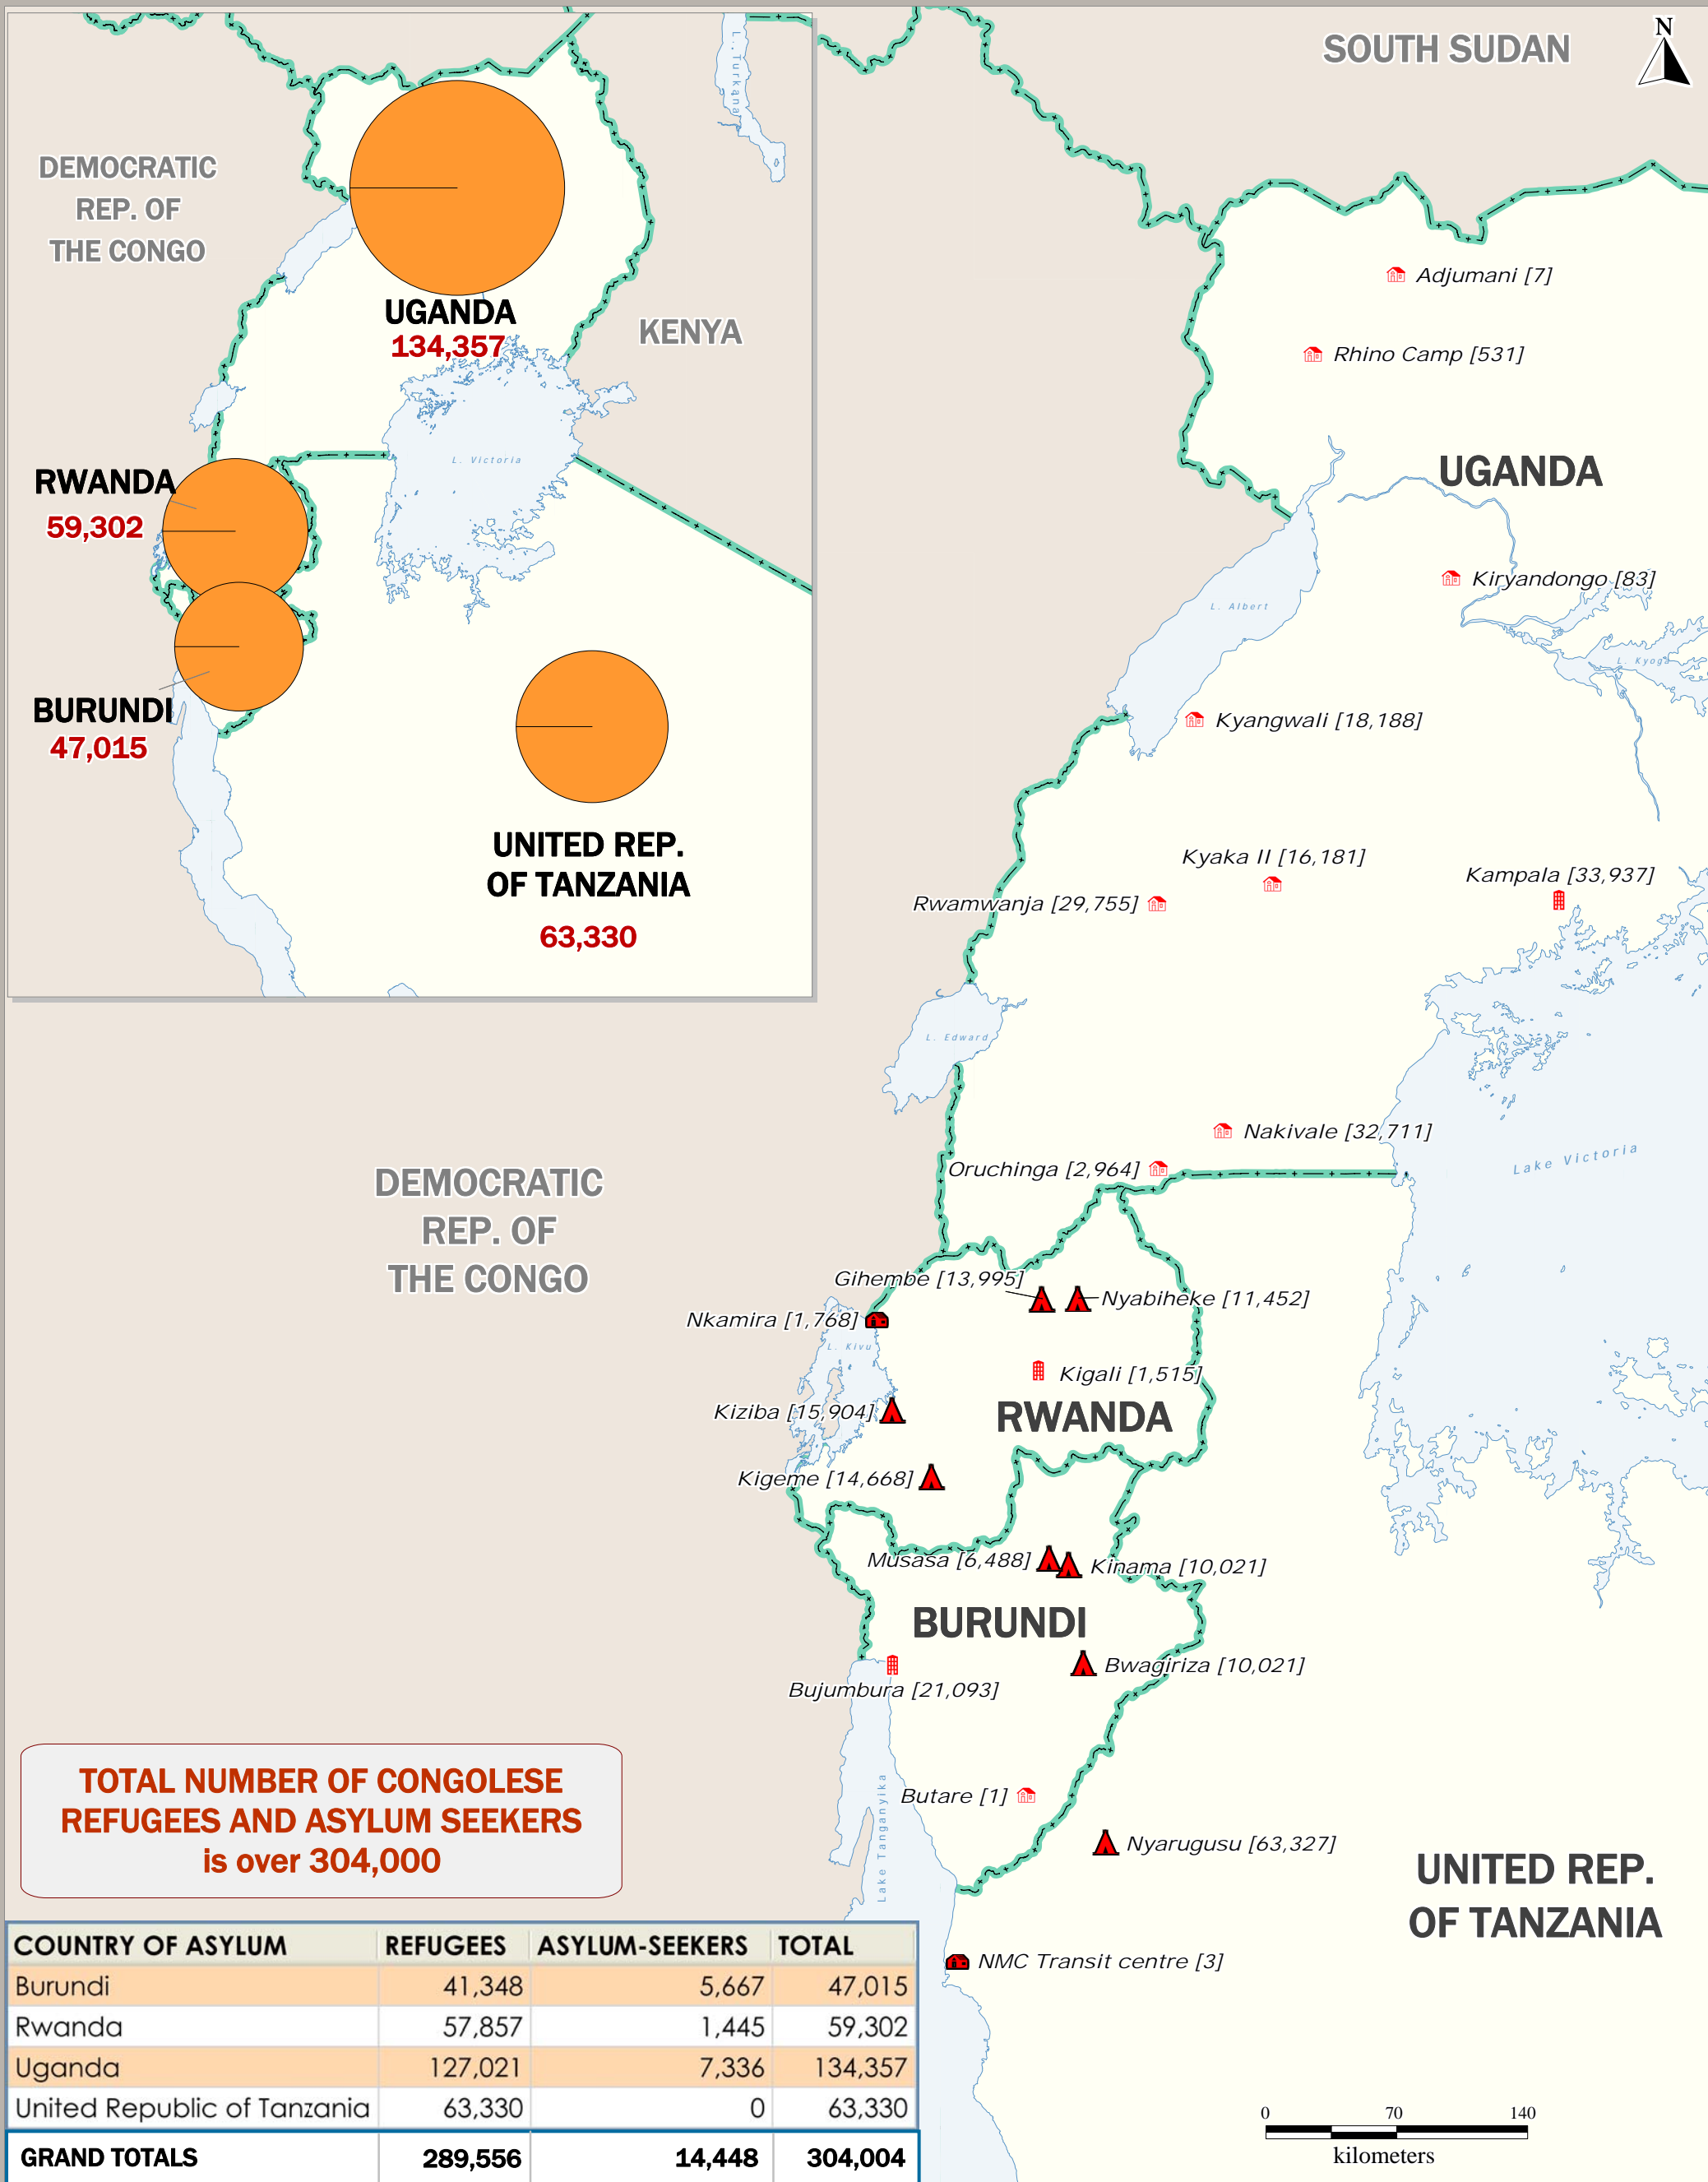

# Burundi, Rwanda, Tanzania and Uganda Registered Congolese refugees and asylum-seekers

As of 01 January 2013

Geographic Information Systems and Mapping Unit  
UNHCR Regional Support Hub in Nairobi

Tel.: +254 20 4222000 Email: kennarsh@unhcr.org

Sources:  
UNHCR, Global Insight digital mapping © 1998  
Europa Technologies Ltd.

The boundaries and names shown and the designations used  
on this map do not imply official endorsement or acceptance  
by the United Nations.

**TOTAL NUMBER OF CONGOLESE  
REFUGEES AND ASYLUM SEEKERS  
is over 304,000**

COUNTRY OF ASYLUM	REFUGEES	ASYLUM-SEEKERS	TOTAL
Burundi	41,348	5,667	47,015
Rwanda	57,857	1,445	59,302
Uganda	127,021	7,336	134,357
United Republic of Tanzania	63,330	0	63,330
<b>GRAND TOTALS</b>	<b>289,556</b>	<b>14,448</b>	<b>304,004</b>