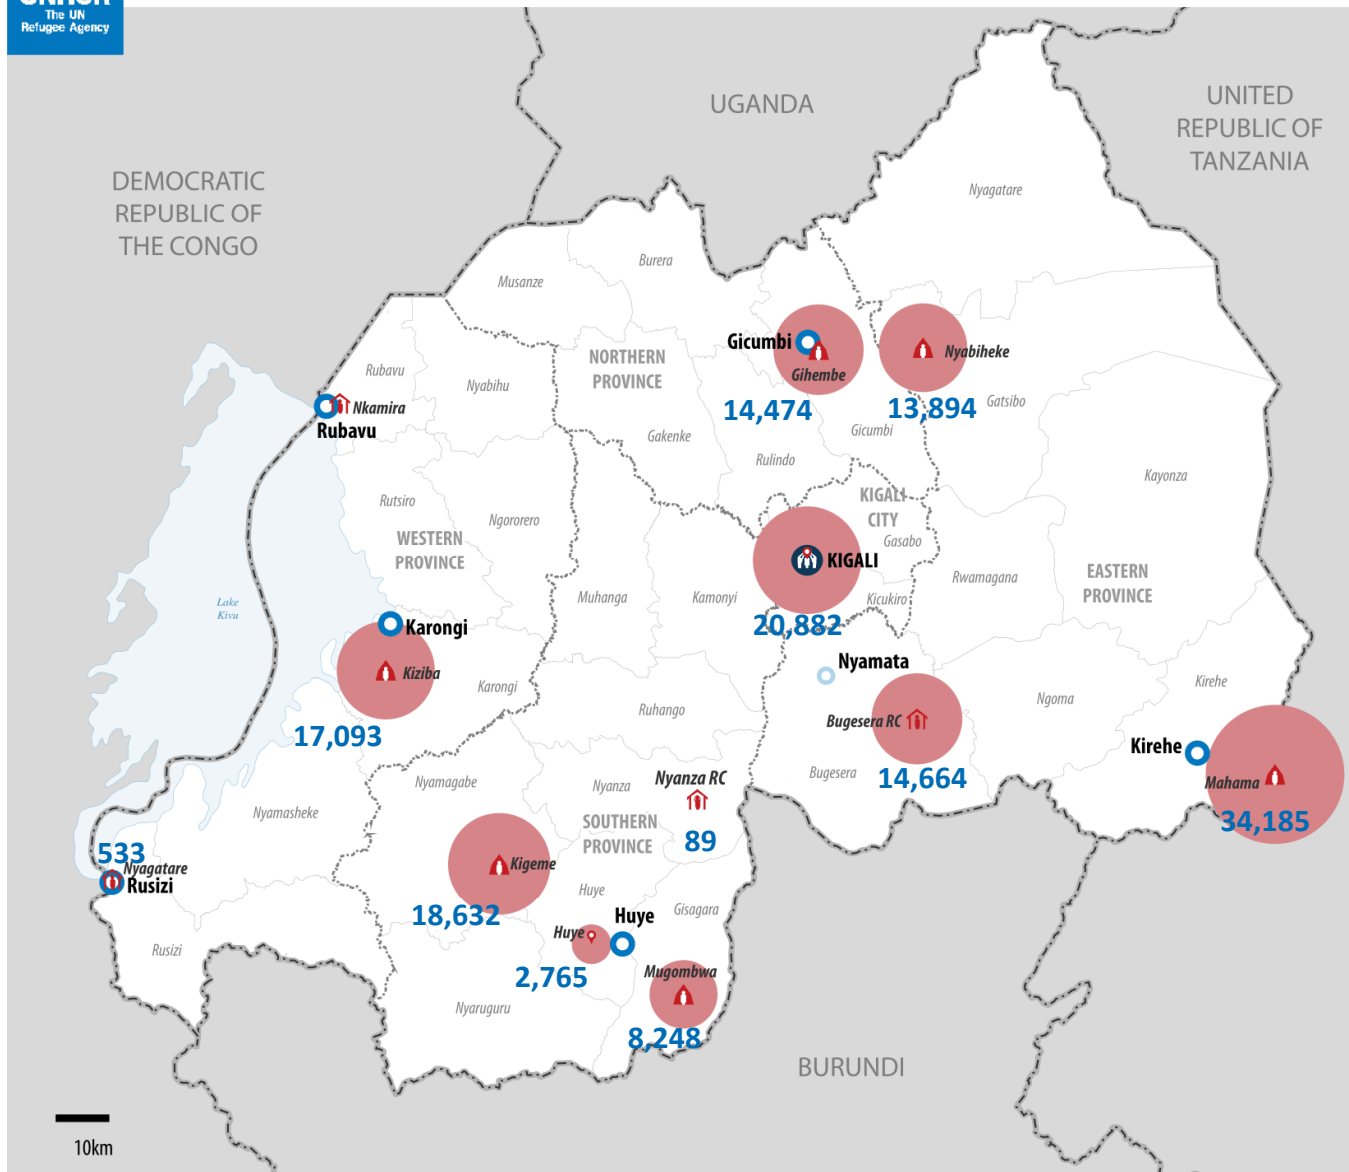

RWANDA: Population of concern to UNHCR | As of 12 August 2015

Key figures
145,459
 Total population of Concern

50% From Democratic Republic of the Congo
49% From Burundi
1% Other nationalities

Age breakdown

LEGEND

- UNHCR Country Office
- UNHCR Field Office
- Refugee camp
- Refugee transit centre
- Returnee transit centre
- Refugee urban location
- International boundary
- Province boundary
- District boundary