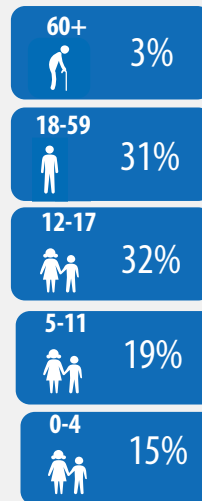

RWANDA: Population of concern to UNHCR | As of 12 August 2015

Key figures
145,459
 Total population of Concern

50% From Democratic Republic of the Congo
49% From Burundi
1% Other nationalities

Age breakdown

LEGEND

- UNHCR Country Office
- UNHCR Field Office
- Refugee camp
- Refugee transit centre
- Returnee transit centre
- Refugee urban location
- International boundary
- Province boundary
- District boundary