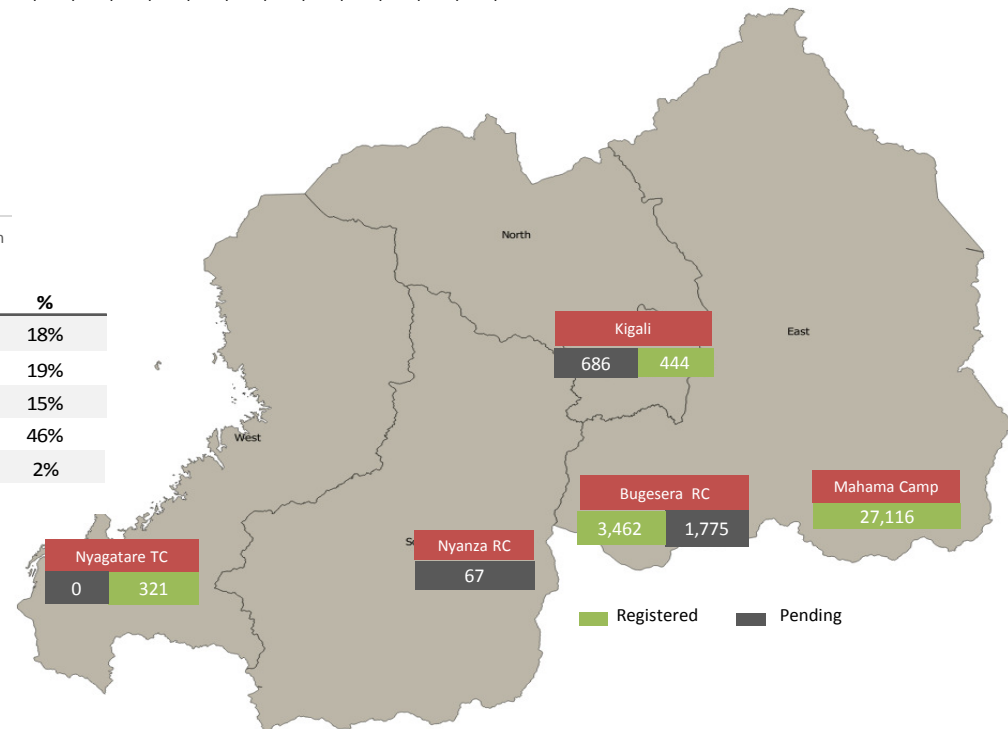

Burundian Refugees in Rwanda

Daily Statistics

Registered on 16 June 2015 

Kigali	444
Mahama	72
Nyagatare	-
Total	516

Camp / Reception Centre Population 

Bugesera*	5,237	1,845
Nyanza*	67	31
Nyagatare**	321	135
Mahama**	27,116	10,629
Kigali	1,130	455
Total	33,871	13,095

33,871	Total
31,343	Registered
2,528	Pending

Nyanza Arrivals : 17 Rusizi Arrivals: 1 Mahama Arrivals: 77

Area of Origin 

Bubanza	96
Bujumbura	3381
Mwaro	340
Cibitoke	231
Karuzi	596
Kayanza	343
Kirundo	20,667
Muyinga	2,359
Ngozi	1141
Others	2,189
Total	31,343

Age Cohort

Age Cohort	Female	Male	Total	%
0 - 4 years	2,652	2,882	5,534	18%
5 - 11 years	2,978	3,024	6,002	19%
12 - 17 years	2,329	2,509	4,838	15%
18 - 59 years	7,187	7,196	14,383	46%
60 + years	389	197	586	2%
Total	15,535	15,808	31,343	

*Source: MIDIMAR Camp Manager

** Figures represent where individuals were registered but not necessarily their current physical location.

Statistics can be downloaded daily from <http://data.unhcr.org/drc/country.php?id=182>