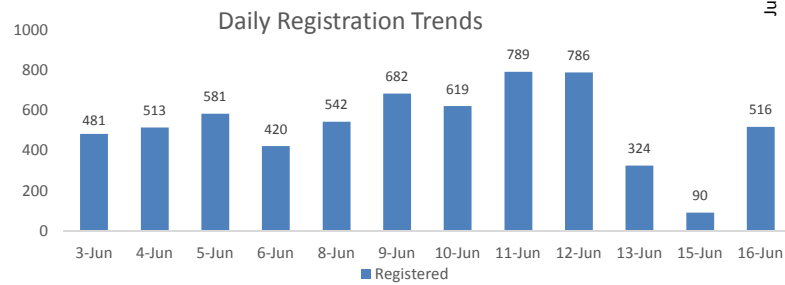

Burundian Refugees in Rwanda

Daily Statistics

Registered on 16 June 2015 

Kigali	444
Mahama	72
Nyagatare	-
Total	516

Camp / Reception Centre Population 

Bugesera*	5,237	1,845
Nyanza*	67	31
Nyagatare**	321	135
Mahama**	27,116	10,629
Kigali	1,130	455
Total	33,871	13,095

33,871	Total
31,343	Registered
2,528	Pending

Nyanza Arrivals : 17 Rusizi Arrivals: 1 Mahama Arrivals: 77

Area of Origin 

Bubanza	96
Bujumbura	3381
Mwaro	340
Cibitoke	231
Karuzi	596
Kayanza	343
Kirundo	20,667
Muyinga	2,359
Ngozi	1141
Others	2,189
Total	31,343

Age Cohort

Age Cohort	Female	Male	Total	%
0 - 4 years	2,652	2,882	5,534	18%
5 - 11 years	2,978	3,024	6,002	19%
12 - 17 years	2,329	2,509	4,838	15%
18 - 59 years	7,187	7,196	14,383	46%
60 + years	389	197	586	2%
Total	15,535	15,808	31,343	