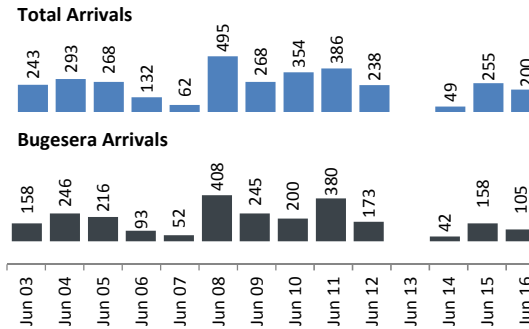

Burundian Refugees in Rwanda

Daily Statistics

Registered on 16 June 2015 

Kigali	444
Mahama	72
Nyagatare	-
Total	516

Camp / Reception Centre Population 

Bugesera*	5,237	1,845
Nyanza*	67	31
Nyagatare**	321	135
Mahama**	27,116	10,629
Kigali	1,130	455
Total	33,871	13,095

33,871	Total
31,343	Registered
2,528	Pending

Nyanza Arrivals : 17 Rusizi Arrivals: 1 Mahama Arrivals: 77

Area of Origin 

Bubanza	96
Bujumbura	3381
Mwaro	340
Cibitoke	231
Karuzi	596
Kayanza	343
Kirundo	20,667
Muyinga	2,359
Ngozi	1141
Others	2,189
Total	31,343

Age Cohort

Age Cohort	Female	Male	Total	%
0 - 4 years	2,652	2,882	5,534	18%
5 - 11 years	2,978	3,024	6,002	19%
12 - 17 years	2,329	2,509	4,838	15%
18 - 59 years	7,187	7,196	14,383	46%
60 + years	389	197	586	2%
Total	15,535	15,808	31,343	