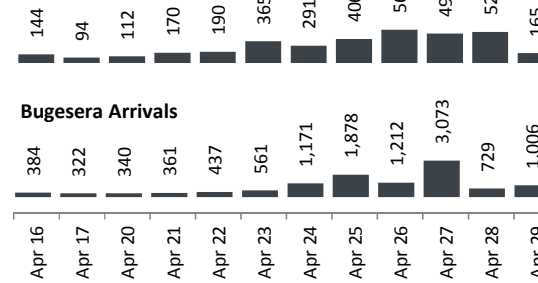

Daily Statistics

Registered on 29 April 2015	
Bugesera	-
Nyanza	-
Nyagatare	59
Total	59

Camp / Reception Centre Population		
Bugesera*	11,938	3,879
Nyanza*	1,526	378
Nyagatare	346	122
Mahama**	8,672	1,212
Total	22,482	5,591

Nyanza Arrivals

Bugesera Arrivals

22,482	Total
6,879	Registered
15,603	Pending

Area of Origin	
Bubanza	5
Bujumbura Mairie	41
Cankuzo	2
Cibitoke	15
Karuzi	15
Kayanza	50
Kirundo	6055
Muyinga	315
Ngozi	350
Others	31
Total	6,879

Age Cohort	Female	Male	Total	%
0 - 4 years	642	670	1,312	19%
5 - 11 years	767	770	1,537	22%
12 - 17 years	600	575	1,175	17%
18 - 59 years	1,602	1,095	2,697	39%
60 + years	103	55	158	2%
Total	3,714	3,165	6,879	