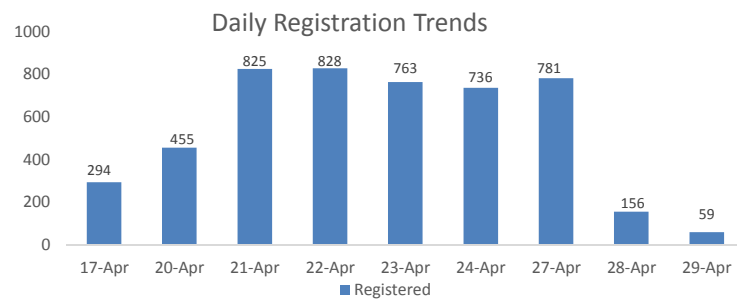

Daily Statistics

Registered on 29 April 2015	
Bugesera	-
Nyanza	-
Nyagatare	59
Total	59

Camp / Reception Centre Population		
Bugesera*	11,938	3,879
Nyanza*	1,526	378
Nyagatare	346	122
Mahama**	8,672	1,212
Total	22,482	5,591

Nyanza Arrivals

Bugesera Arrivals

22,482	Total
6,879	Registered
15,603	Pending

Area of Origin	
Bubanza	5
Bujumbura Mairie	41
Cankuzo	2
Cibitoke	15
Karuzi	15
Kayanza	50
Kirundo	6055
Muyinga	315
Ngozi	350
Others	31
Total	6,879

Age Cohort	Female	Male	Total	%
0 - 4 years	642	670	1,312	19%
5 - 11 years	767	770	1,537	22%
12 - 17 years	600	575	1,175	17%
18 - 59 years	1,602	1,095	2,697	39%
60 + years	103	55	158	2%
Total	3,714	3,165	6,879	