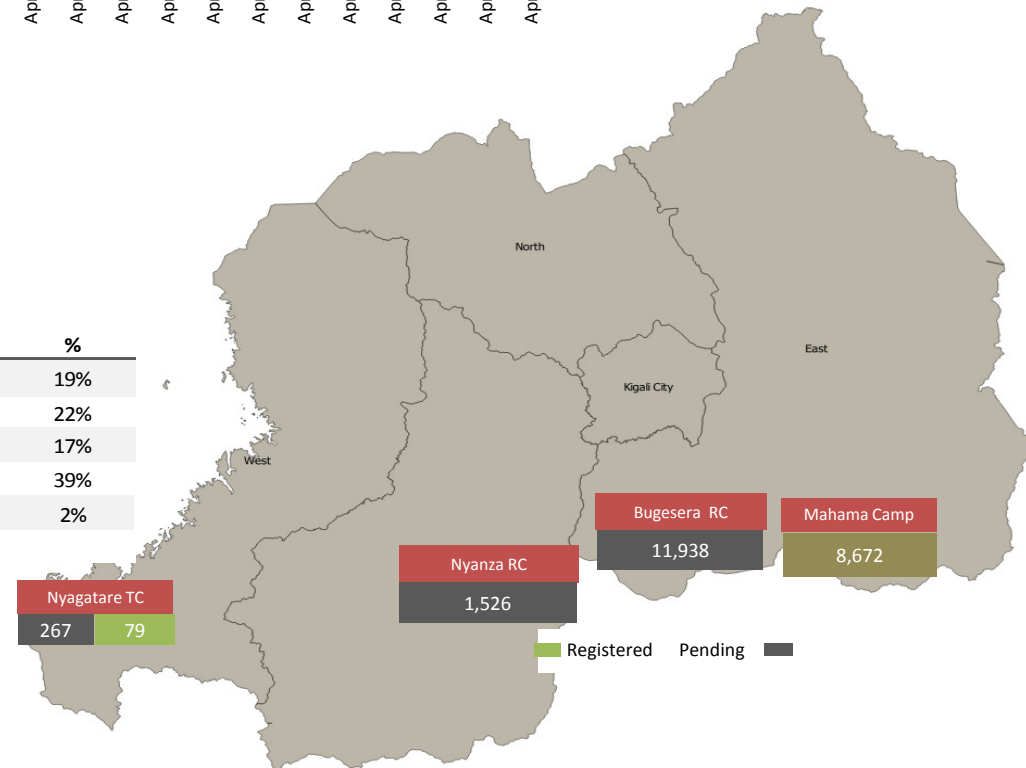

Daily Statistics

Registered on 29 April 2015	
Bugesera	-
Nyanza	-
Nyagatare	59
Total	59

Camp / Reception Centre Population		
Bugesera*	11,938	3,879
Nyanza*	1,526	378
Nyagatare	346	122
Mahama**	8,672	1,212
Total	22,482	5,591

Nyanza Arrivals

Bugesera Arrivals

22,482	Total
6,879	Registered
15,603	Pending

Area of Origin	
Bubanza	5
Bujumbura Mairie	41
Cankuzo	2
Cibitoke	15
Karuzi	15
Kayanza	50
Kirundo	6055
Muyinga	315
Ngozi	350
Others	31
Total	6,879

Age Cohort	Female	Male	Total	%
0 - 4 years	642	670	1,312	19%
5 - 11 years	767	770	1,537	22%
12 - 17 years	600	575	1,175	17%
18 - 59 years	1,602	1,095	2,697	39%
60 + years	103	55	158	2%
Total	3,714	3,165	6,879	