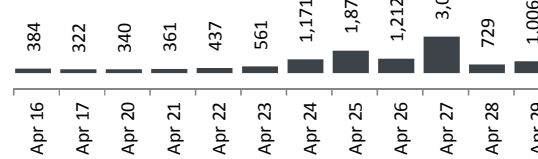

Daily Statistics

Registered on 29 April 2015	
Bugesera	-
Nyanza	-
Nyagatare	59
Total	59

Camp / Reception Centre Population		
Bugesera*	11,938	3,879
Nyanza*	1,526	378
Nyagatare	346	122
Mahama**	8,672	1,212
Total	22,482	5,591

Nyanza Arrivals

Bugesera Arrivals

22,482	Total
6,879	Registered
15,603	Pending

Area of Origin	
Bubanza	5
Bujumbura Mairie	41
Cankuzo	2
Cibitoke	15
Karuzi	15
Kayanza	50
Kirundo	6055
Muyinga	315
Ngozi	350
Others	31
Total	6,879