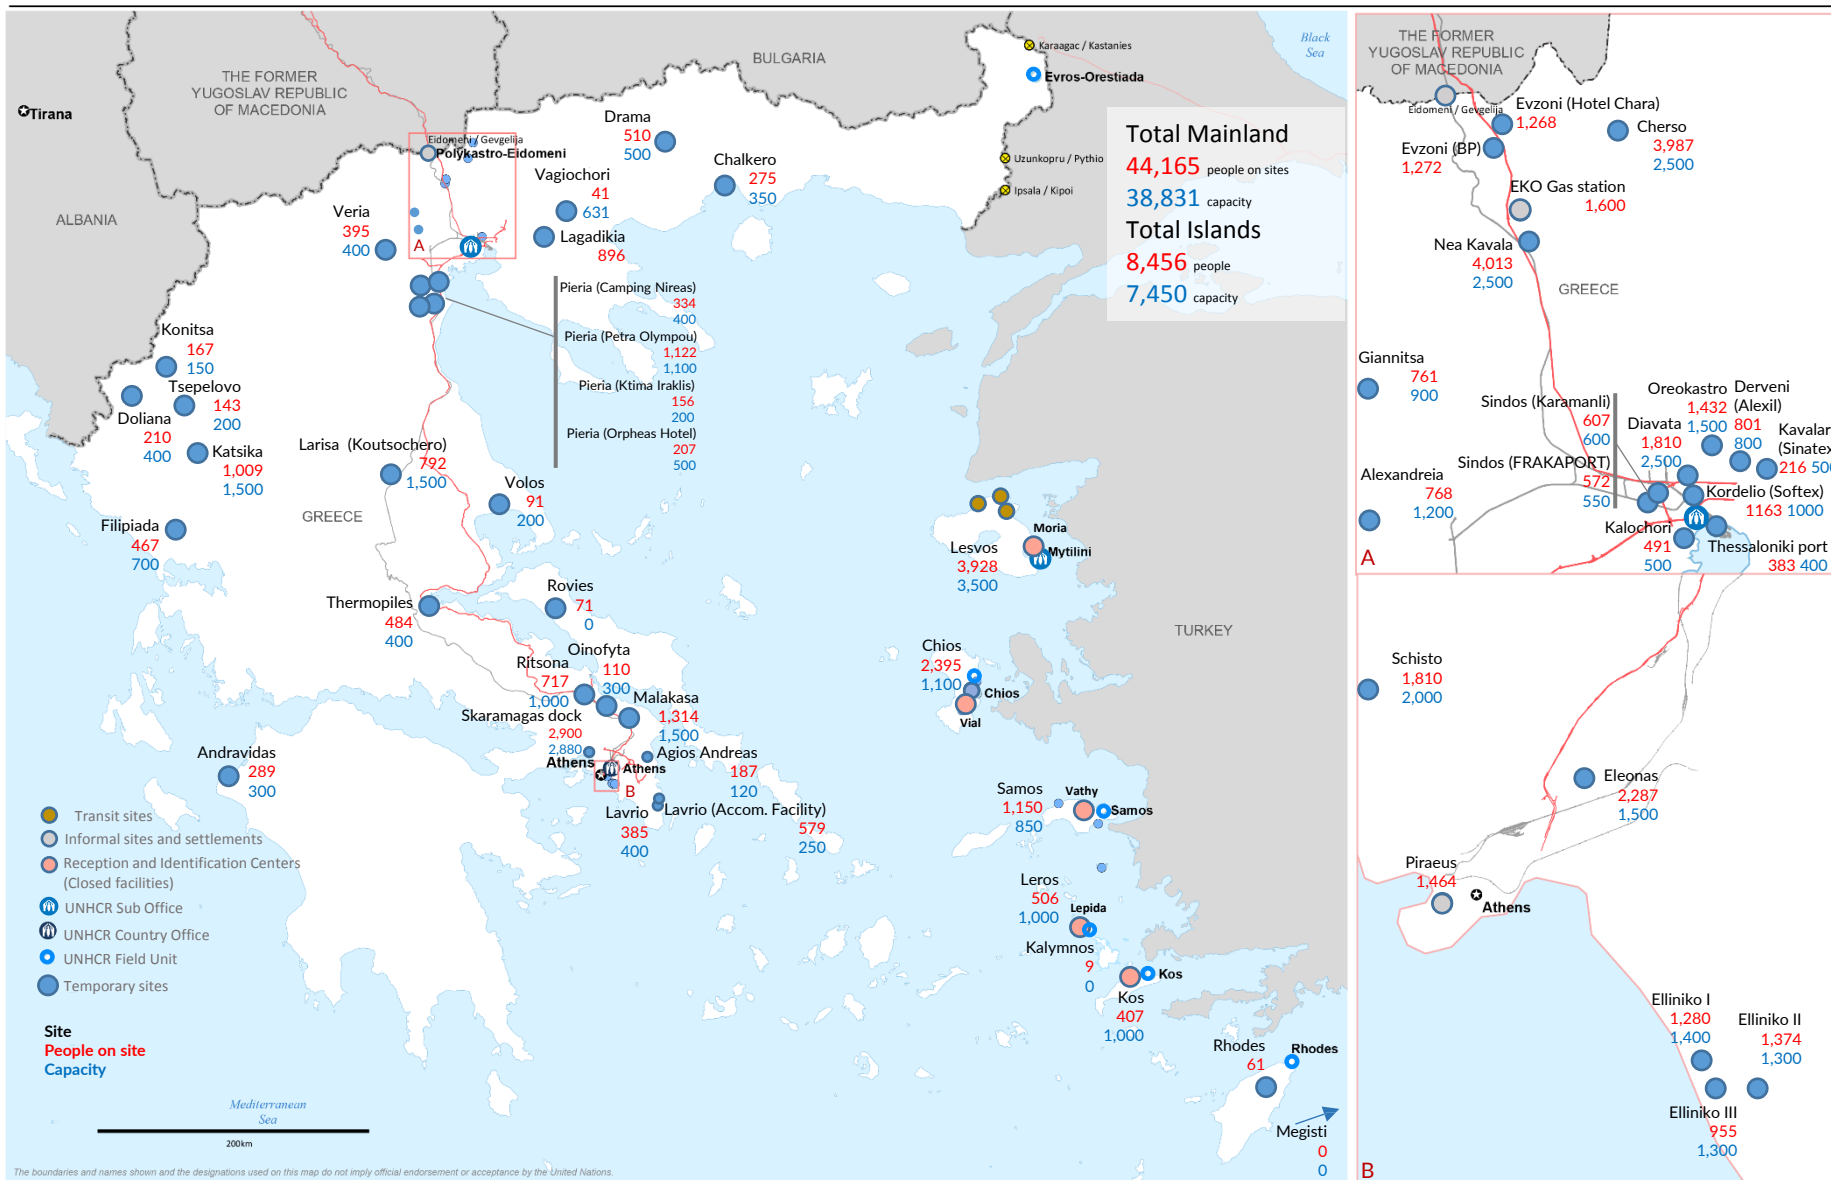

Europe Refugee Emergency

Daily map indicating capacity and occupancy (Governmental figures)

As of 01 June 2016 08:00 a.m. EET

Presence and capacity are based on Governmental figures from the Coordination Centre for the Management of the Refugee Crisis, as of 01/06/2016 08:00 a.m. Eastern European Time. Online map with additional information: <http://www.unhcr.gr/sites>

Funded by European Union Humanitarian Aid