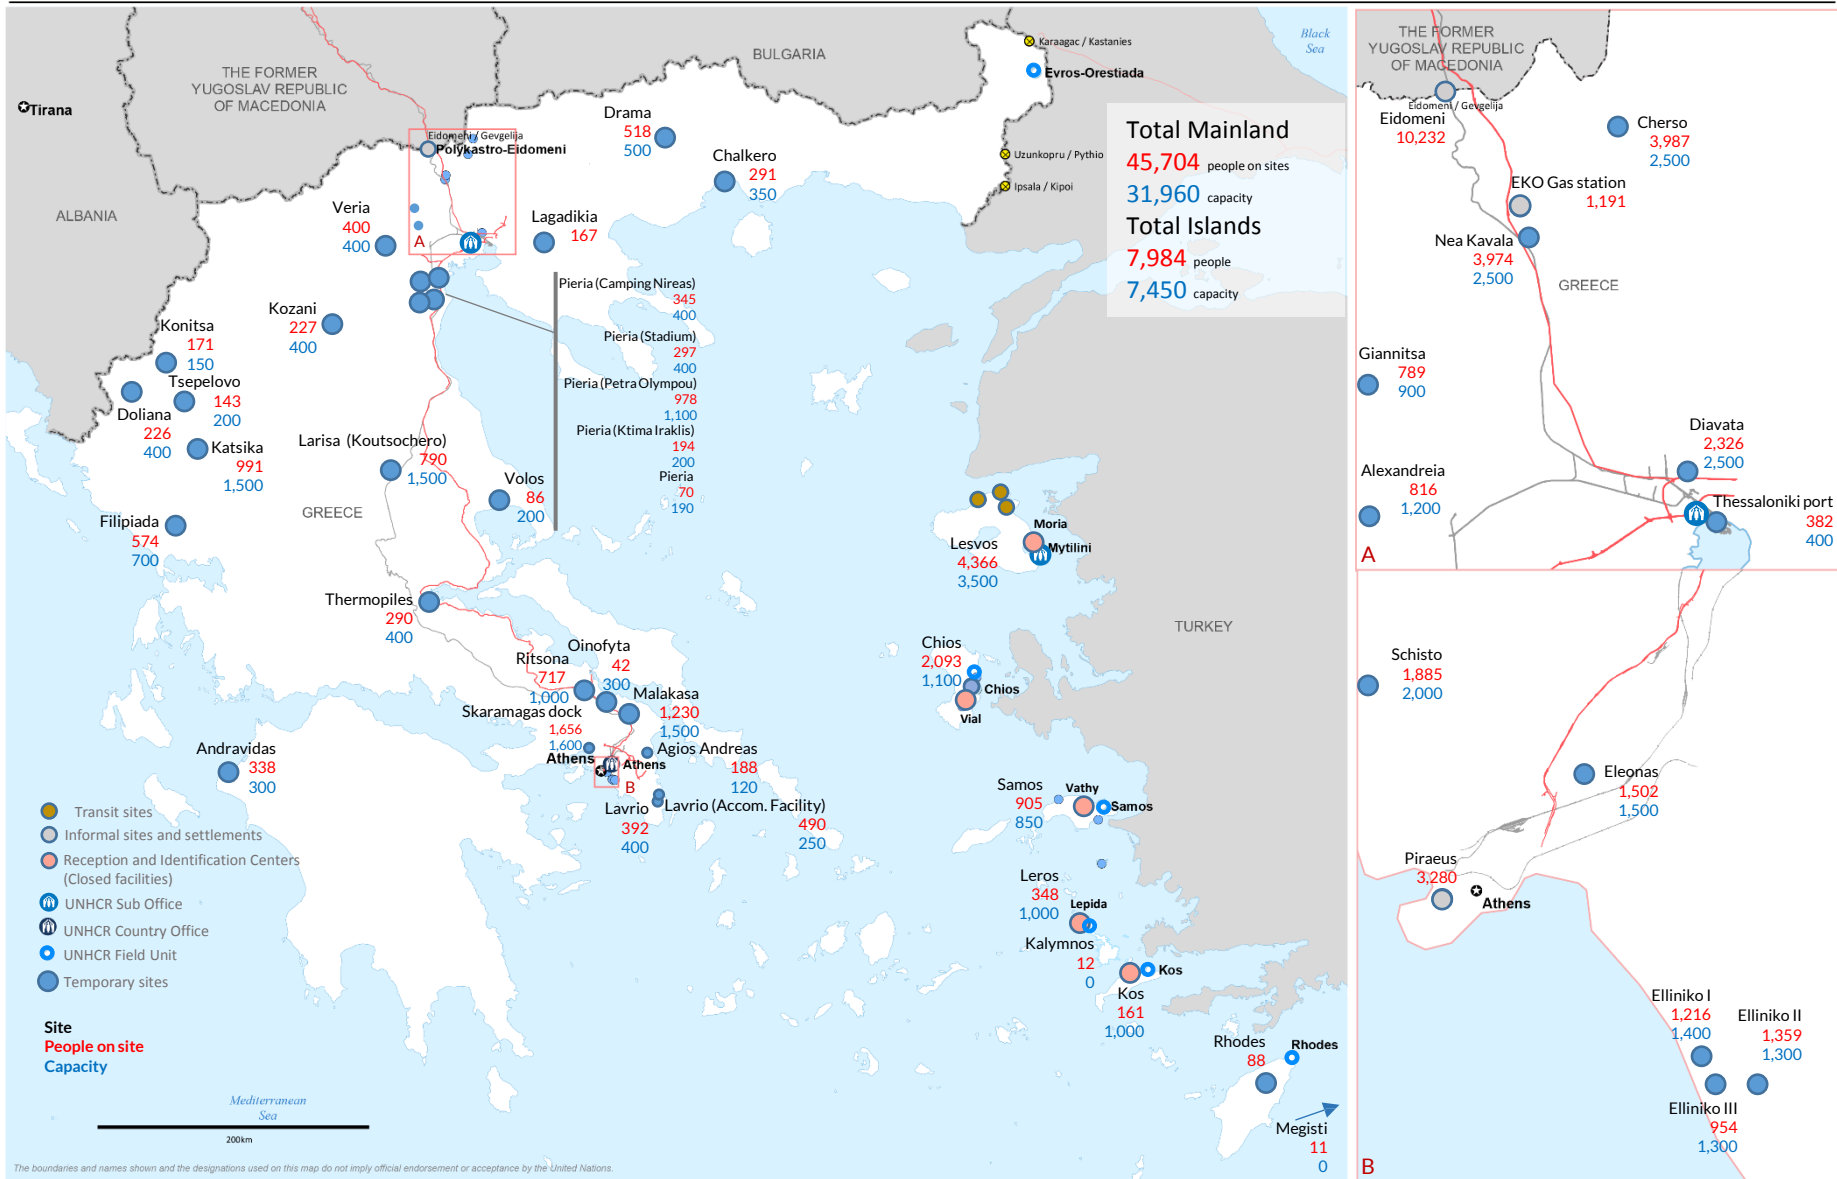

Europe Refugee Emergency

Daily map indicating capacity and occupancy (Governmental figures)

As of 24 April 2016 08:00 a.m. EET

Presence and capacity are based on Governmental figures from the Coordination Centre for the Management of the Refugee Crisis, as of 24/04/2016 08:00 a.m. Eastern European Time.
Online map with additional information: <http://www.unhcr.gr/sites>