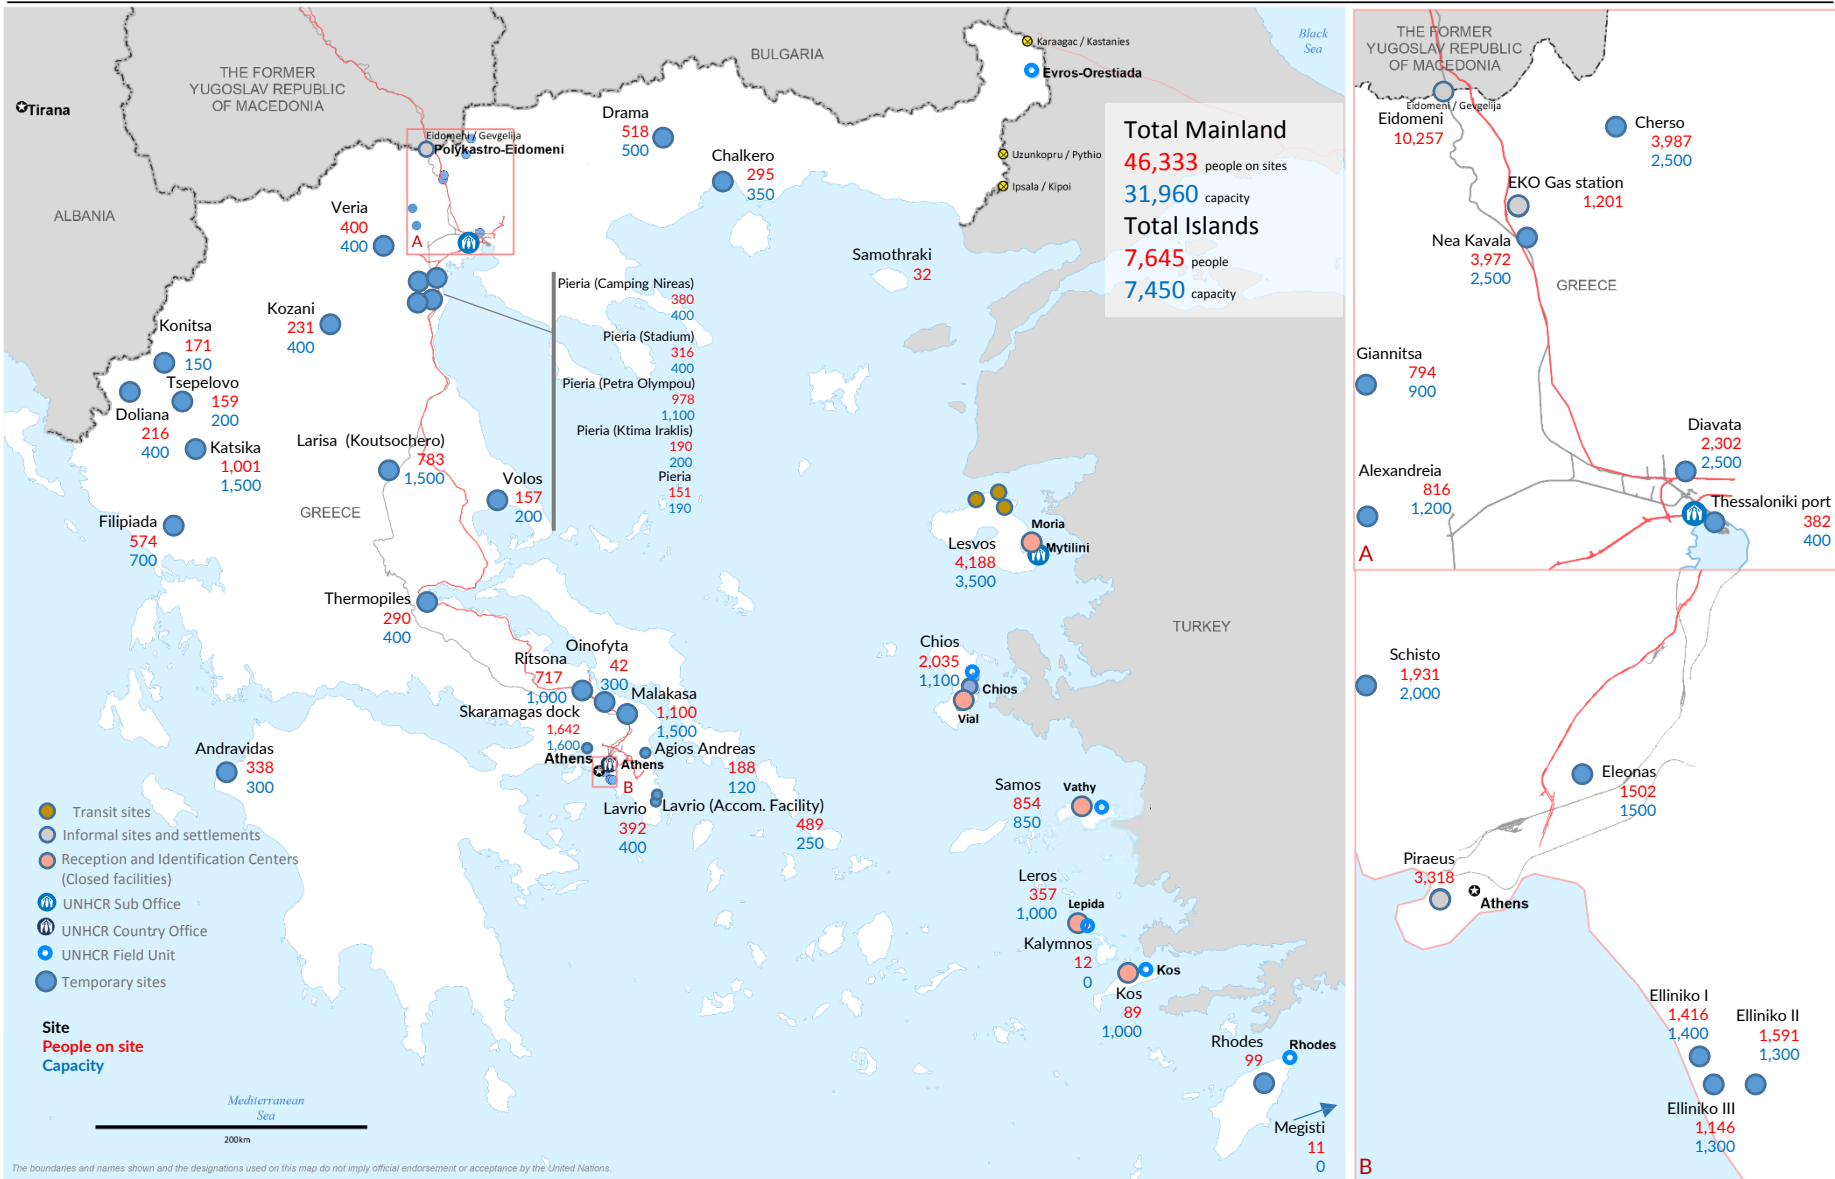

Europe Refugee Emergency

Daily map indicating capacity and occupancy (Governmental figures)

As of 20 April 2016 08:00 a.m. EET

Presence and capacity are based on Governmental figures from the Coordination Centre for the Management of the Refugee Crisis, as of 20/04/2016 08:00 a.m. Eastern European Time.
 Online map with additional information: <http://www.unhcr.gr/sites>