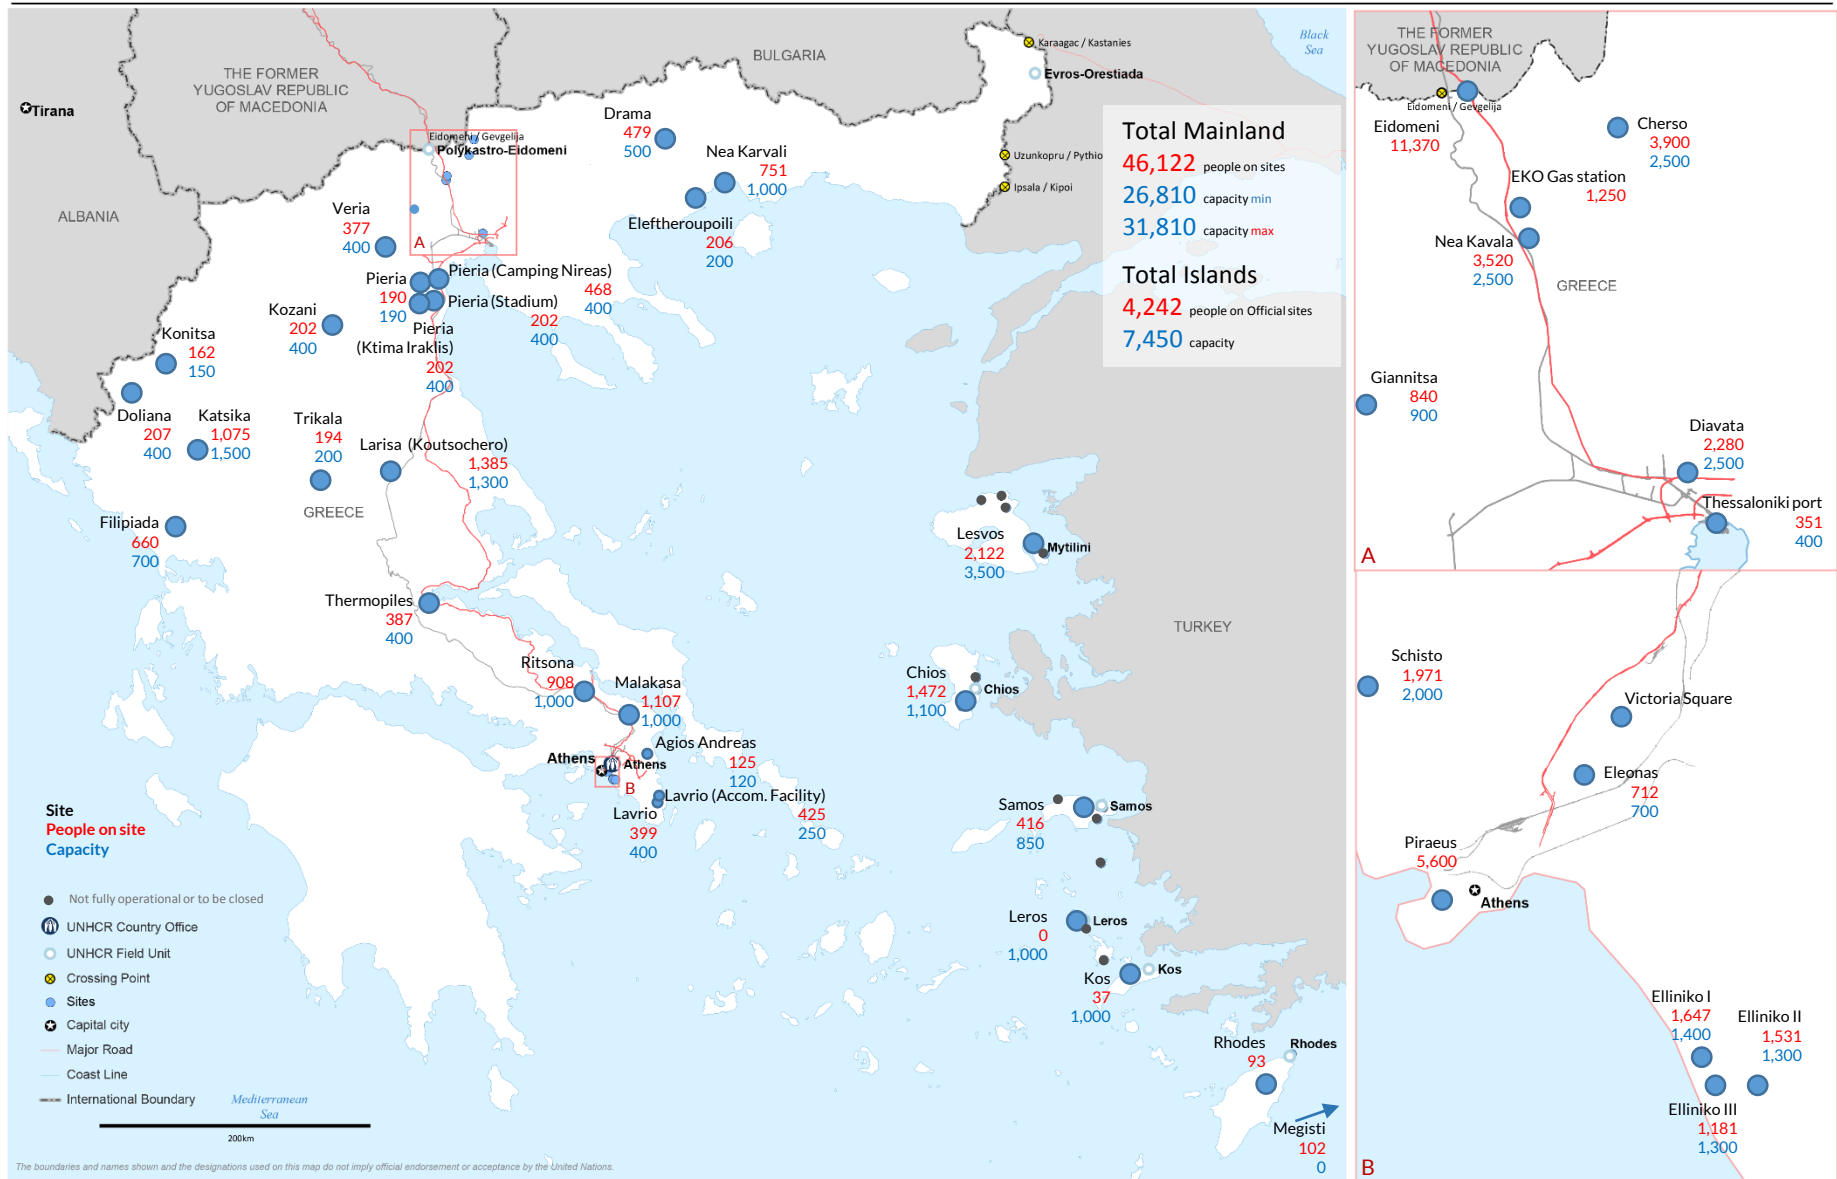

Europe Refugee Emergency

Site locations in Greece

As of 29 March 2016 08:00 a.m. EET

Based on figures from the Coordination Centre for the Management of the Refugee Crisis as of 29/03/2016 08:00 a.m. Eastern European Time.

Online map with additional information: <http://www.unhcr.gr/sites>