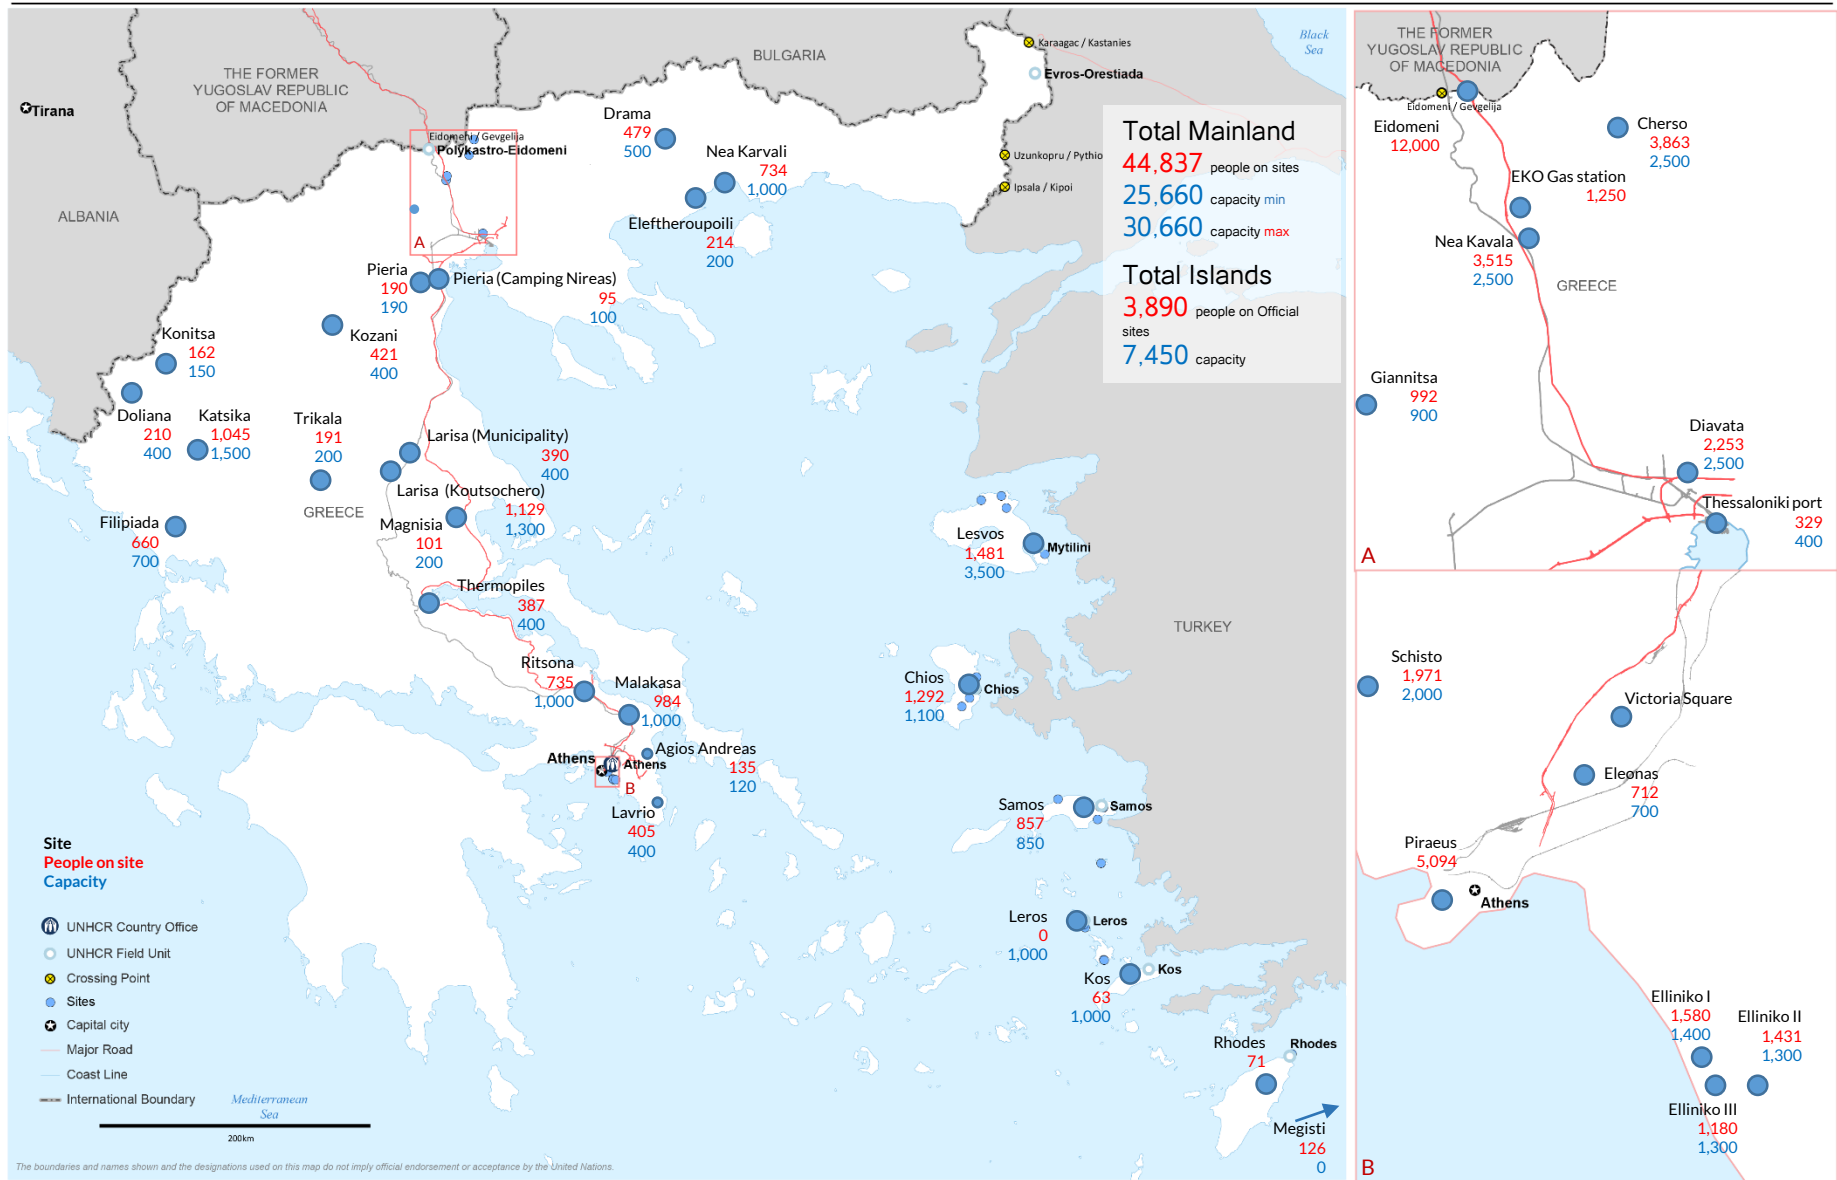

# Europe Refugee Emergency

## Site locations in Greece

As of 23 March 2016 08:00 a.m. EET

Based on figures from the Coordination Centre for the Management of the Refugee Crisis as of 23/03/2016 08:00 a.m. Eastern European Time.