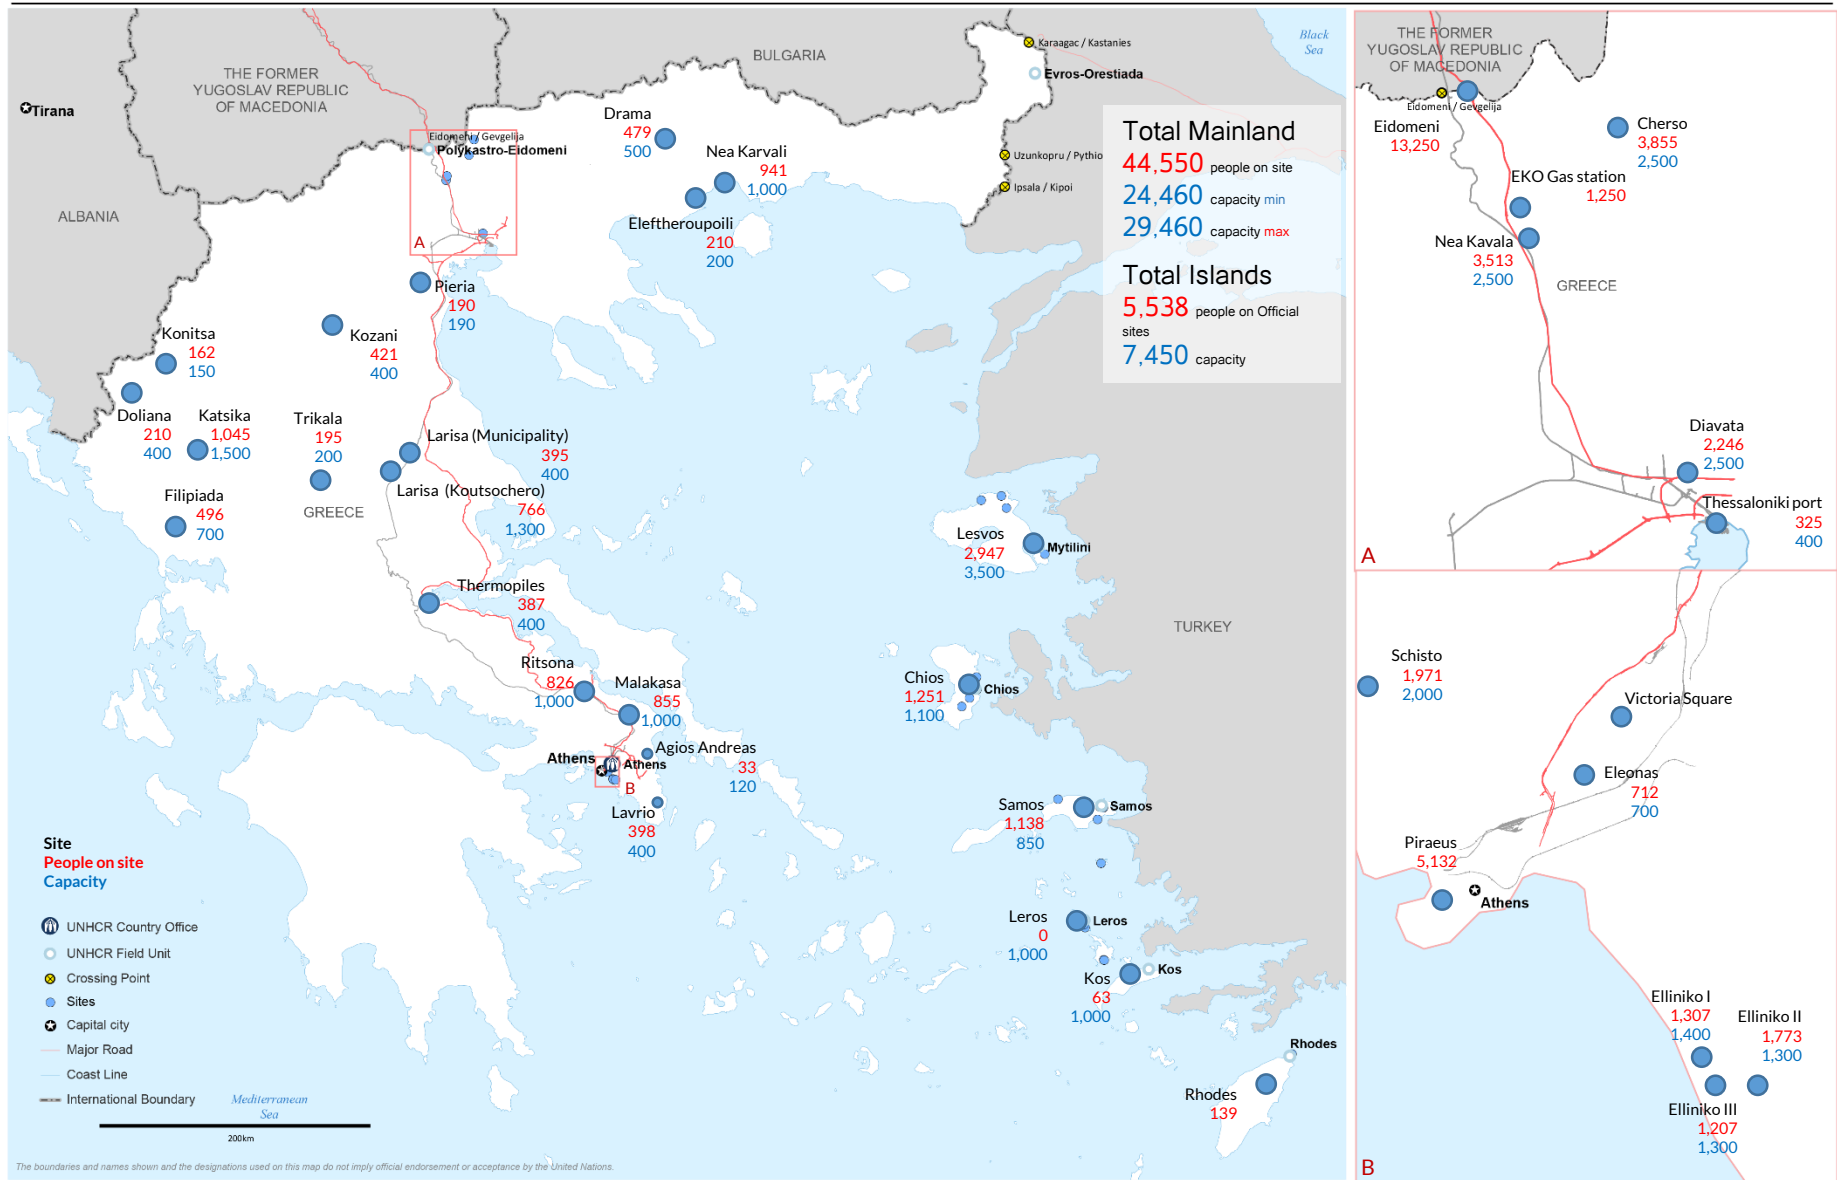

Europe Refugee Emergency

Site locations in Greece

As of 21 march 2016 08:00 a.m. EET

Based on figures from the Coordination Centre for the Management of the Refugee Crisis as of 21/03/2016 08:00 a.m. Eastern European Time.