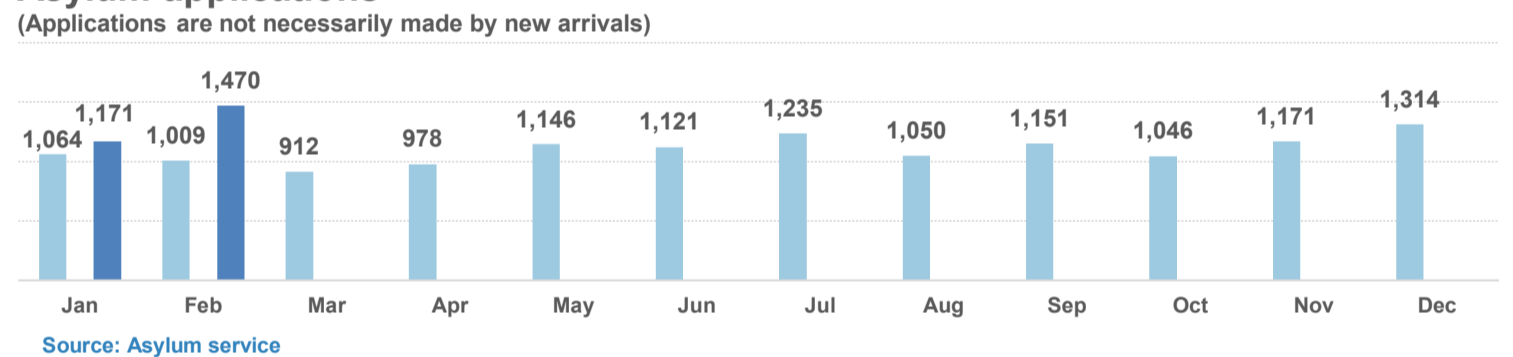

Total arrivals in Greece (Jan - 20 Mar 2016): **147,437**

Total arrivals in Greece during Mar 2016: **22,956**

Average daily arrivals during Mar 2016: **1,148**

Average daily arrivals during Feb 2016: **1,968**

Total asylum applications during Feb 2016: **1,470**

Dead and missing
272 dead - 152 missing (2015)
100 dead - 42 missing (20 Mar. 2016)

(Source: Hellenic Coast Guard, Greek territorial waters)

Arrivals per month

Asylum applications

Source: Asylum service

Estimated # of arrivals during the last seven days

(Based on registration figures as provided by authorities, arrows indicating higher or lower number based on the day before)