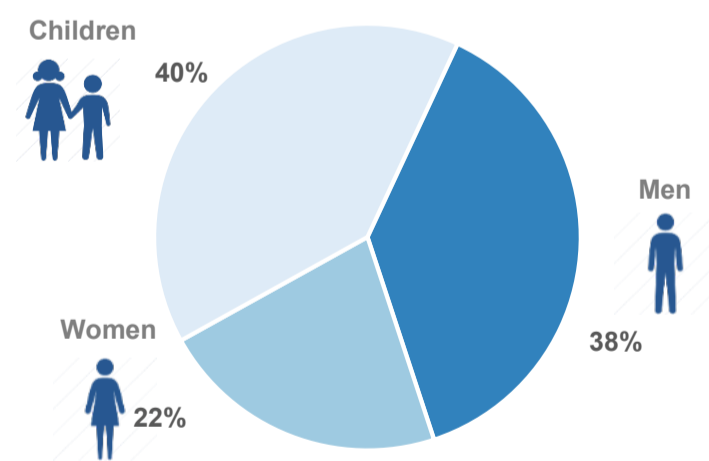

Age and Gender (1-29 Feb.)