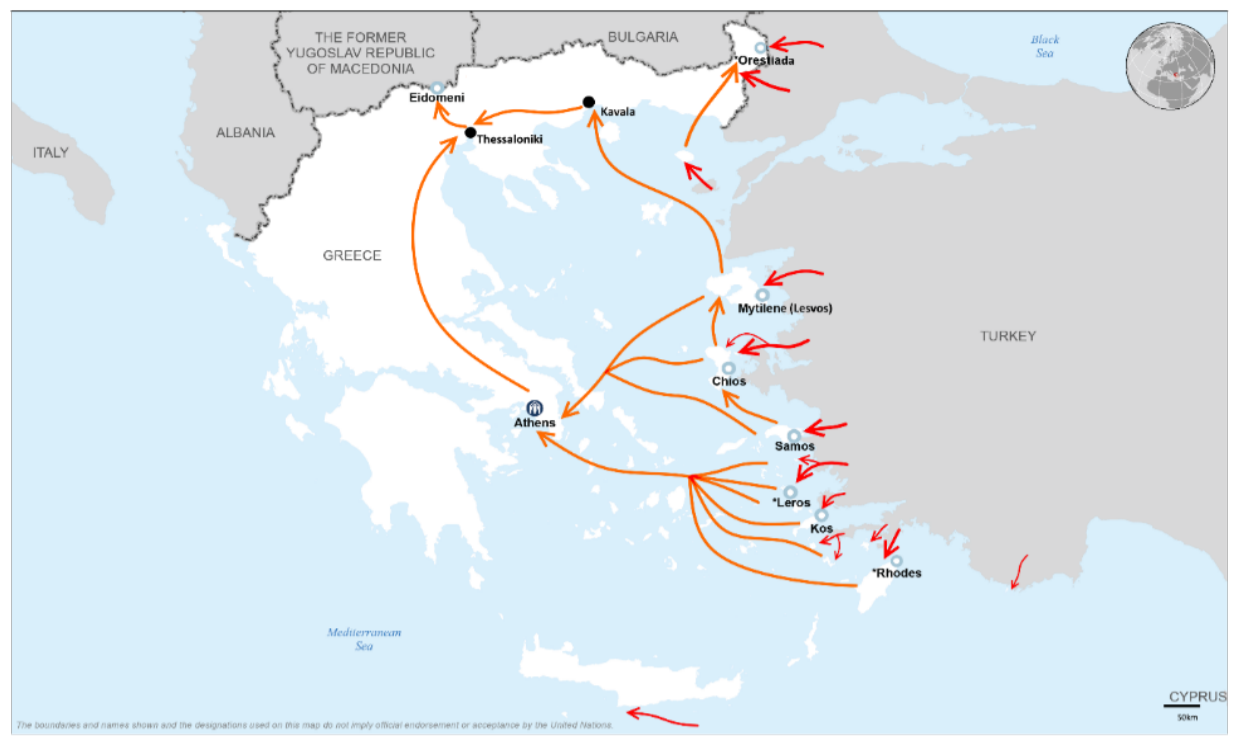

Total arrivals in Greece (Jan - 20 Mar 2016): **147,437**

Total arrivals in Greece during Mar 2016: **22,956**

Average daily arrivals during Mar 2016: **1,148**

Average daily arrivals during Feb 2016: **1,968**

Total asylum applications during Feb 2016: **1,470**

Dead and missing
272 dead - 152 missing (2015)
100 dead - 42 missing (20 Mar. 2016)

(Source: Hellenic Coast Guard, Greek territorial waters)

Arrivals per month