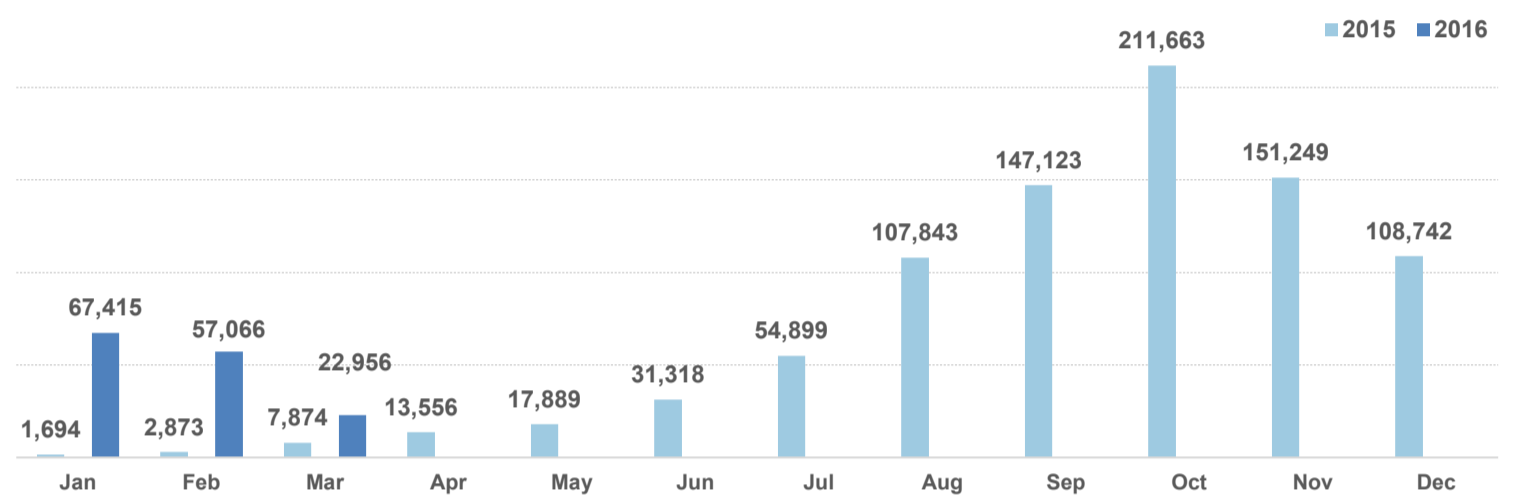

Total arrivals in Greece (Jan - 20 Mar 2016): **147,437**

Total arrivals in Greece during Mar 2016: **22,956**

Average daily arrivals during Mar 2016: **1,148**

Average daily arrivals during Feb 2016: **1,968**

Total asylum applications during Feb 2016: **1,470**

Dead and missing
272 dead - 152 missing (2015)
100 dead - 42 missing (20 Mar. 2016)

(Source: Hellenic Coast Guard, Greek territorial waters)

Arrivals per month

Asylum applications

Source: Asylum service

Estimated # of arrivals during the last seven days

(Based on registration figures as provided by authorities, arrows indicating higher or lower number based on the day before)