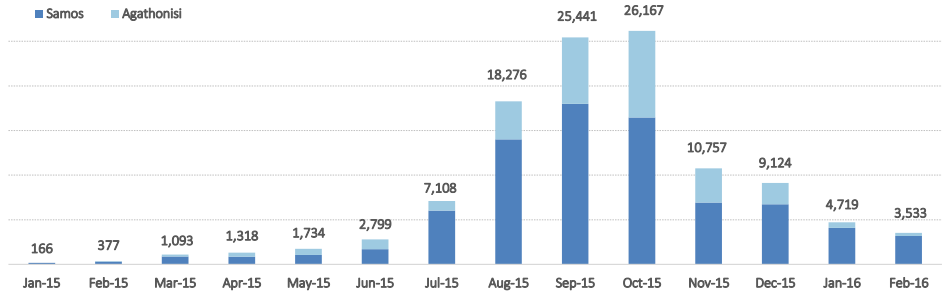

Arrivals per month