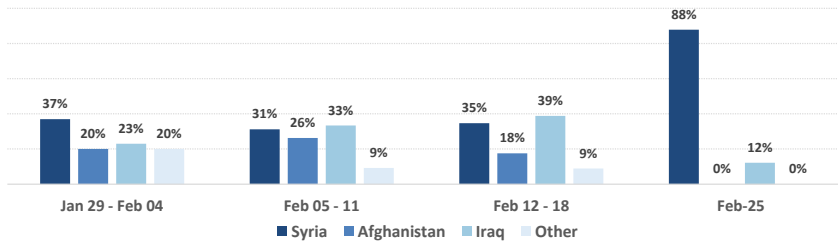

Top nationalities of arrivals in Samos