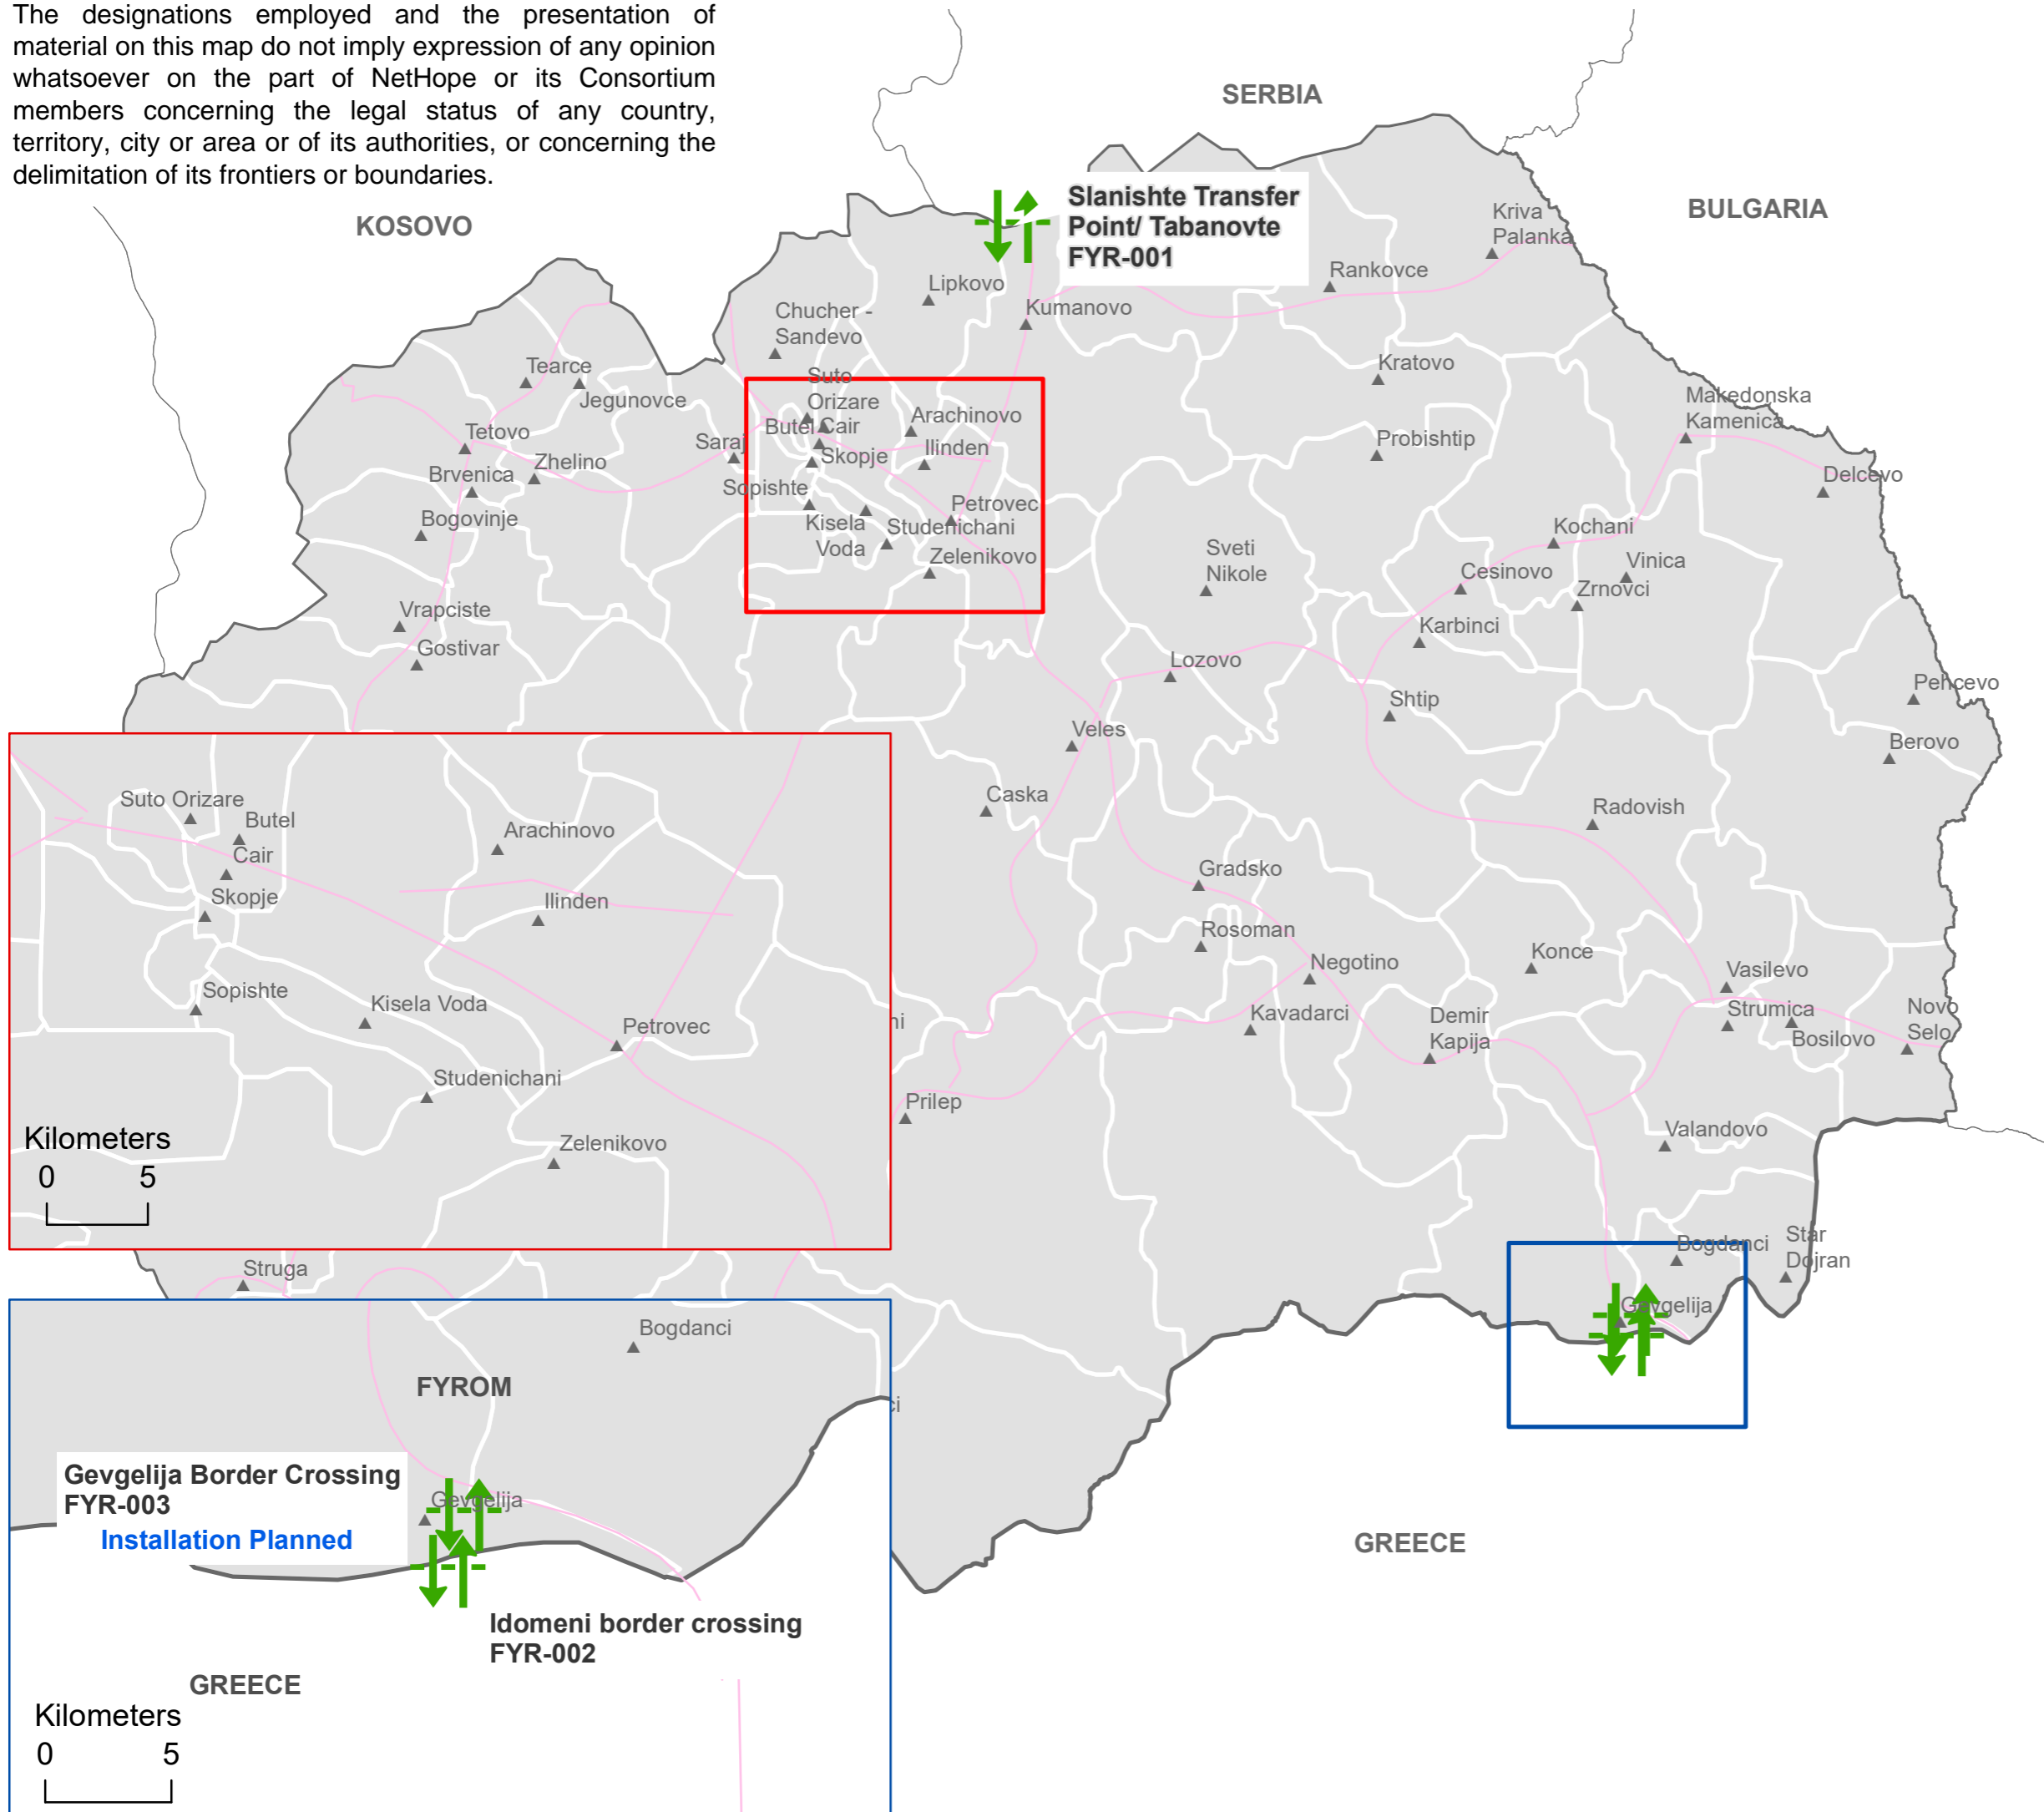

The designations employed and the presentation of material on this map do not imply expression of any opinion whatsoever on the part of NetHope or its Consortium members concerning the legal status of any country, territory, city or area or of its authorities, or concerning the delimitation of its frontiers or boundaries.

NETHOPE

NetHope Syrian Refugee Response:

Overview map of Connectivity needs in FYROM

Overview map of Connectivity needs in FYROM

October 30, 2015

-  Border Crossing - Installation Planned
-  Site Installation Planned
-  Camp - Installation Planned
-  Camp Visited and Assessed

Data Sources:
 Situational data - NetHope Assessments
 Roads - Natural Earth
 Administrative Boundaries - GADM
 Settlements - Geonames

Contact: crisisdata@nethope.org