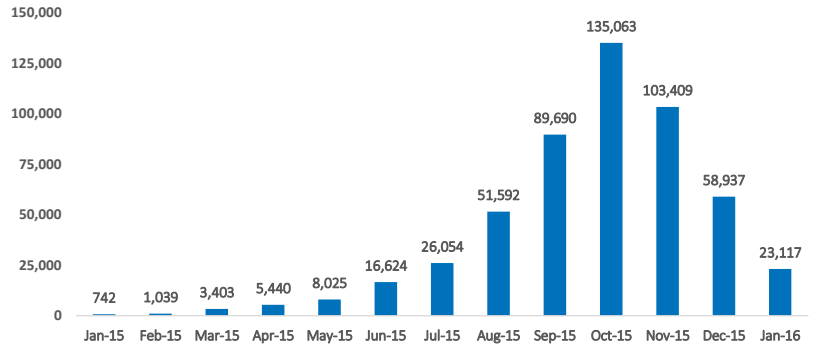

475

Estimated # of arrivals during the last seven days

(Based on registration figures as provided by authorities, arrows indicating higher or lower number based on the day before)

15/01/2016	▲	2,077
16/01/2016	▼	727
17/01/2016	▼	17
18/01/2016	▲	37
19/01/2016	▲	828
20/01/2016	▲	1,945
21/01/2016	▲	2,234

150,000

125,000

100,000

75,000

50,000

25,000

0

Lesvos Arrivals per month

Top nationalities of arrivals in Lesvos

Children

Breakdown

Source: Police, 1st - 11st January

Estimated daily arrivals and weekly average

Daily arrivals are estimates based on the most reliable information available provided by the authorities. Daily estimates cannot be considered final and might change based on consolidated figures provided by authorities on a regular basis.