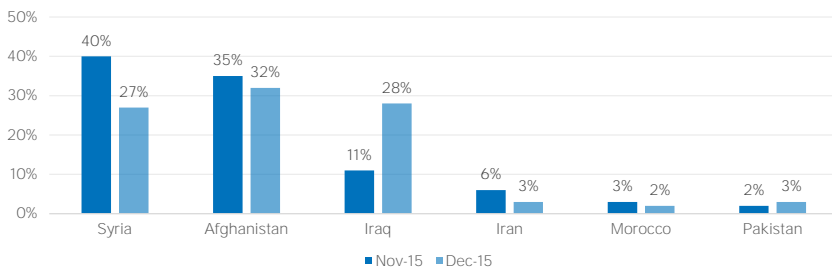

475

Estimated # of arrivals during the last seven days

(Based on registration figures as provided by authorities, arrows indicating higher or lower number based on the day before)

15/01/2016	▲	2,077
16/01/2016	▼	727
17/01/2016	▼	17
18/01/2016	▲	37
19/01/2016	▲	828
20/01/2016	▲	1,945
21/01/2016	▲	2,234

150,000

125,000

100,000

75,000

50,000

25,000

0

Lesvos Arrivals per month

Top nationalities of arrivals in Lesvos

Children

Breakdown

Source: Police, 1st - 11st January

Estimated daily arrivals and weekly average

Daily arrivals are estimates based on the most reliable information available provided by the authorities. Daily estimates cannot be considered final and might change based on consolidated figures provided by authorities on a regular basis.