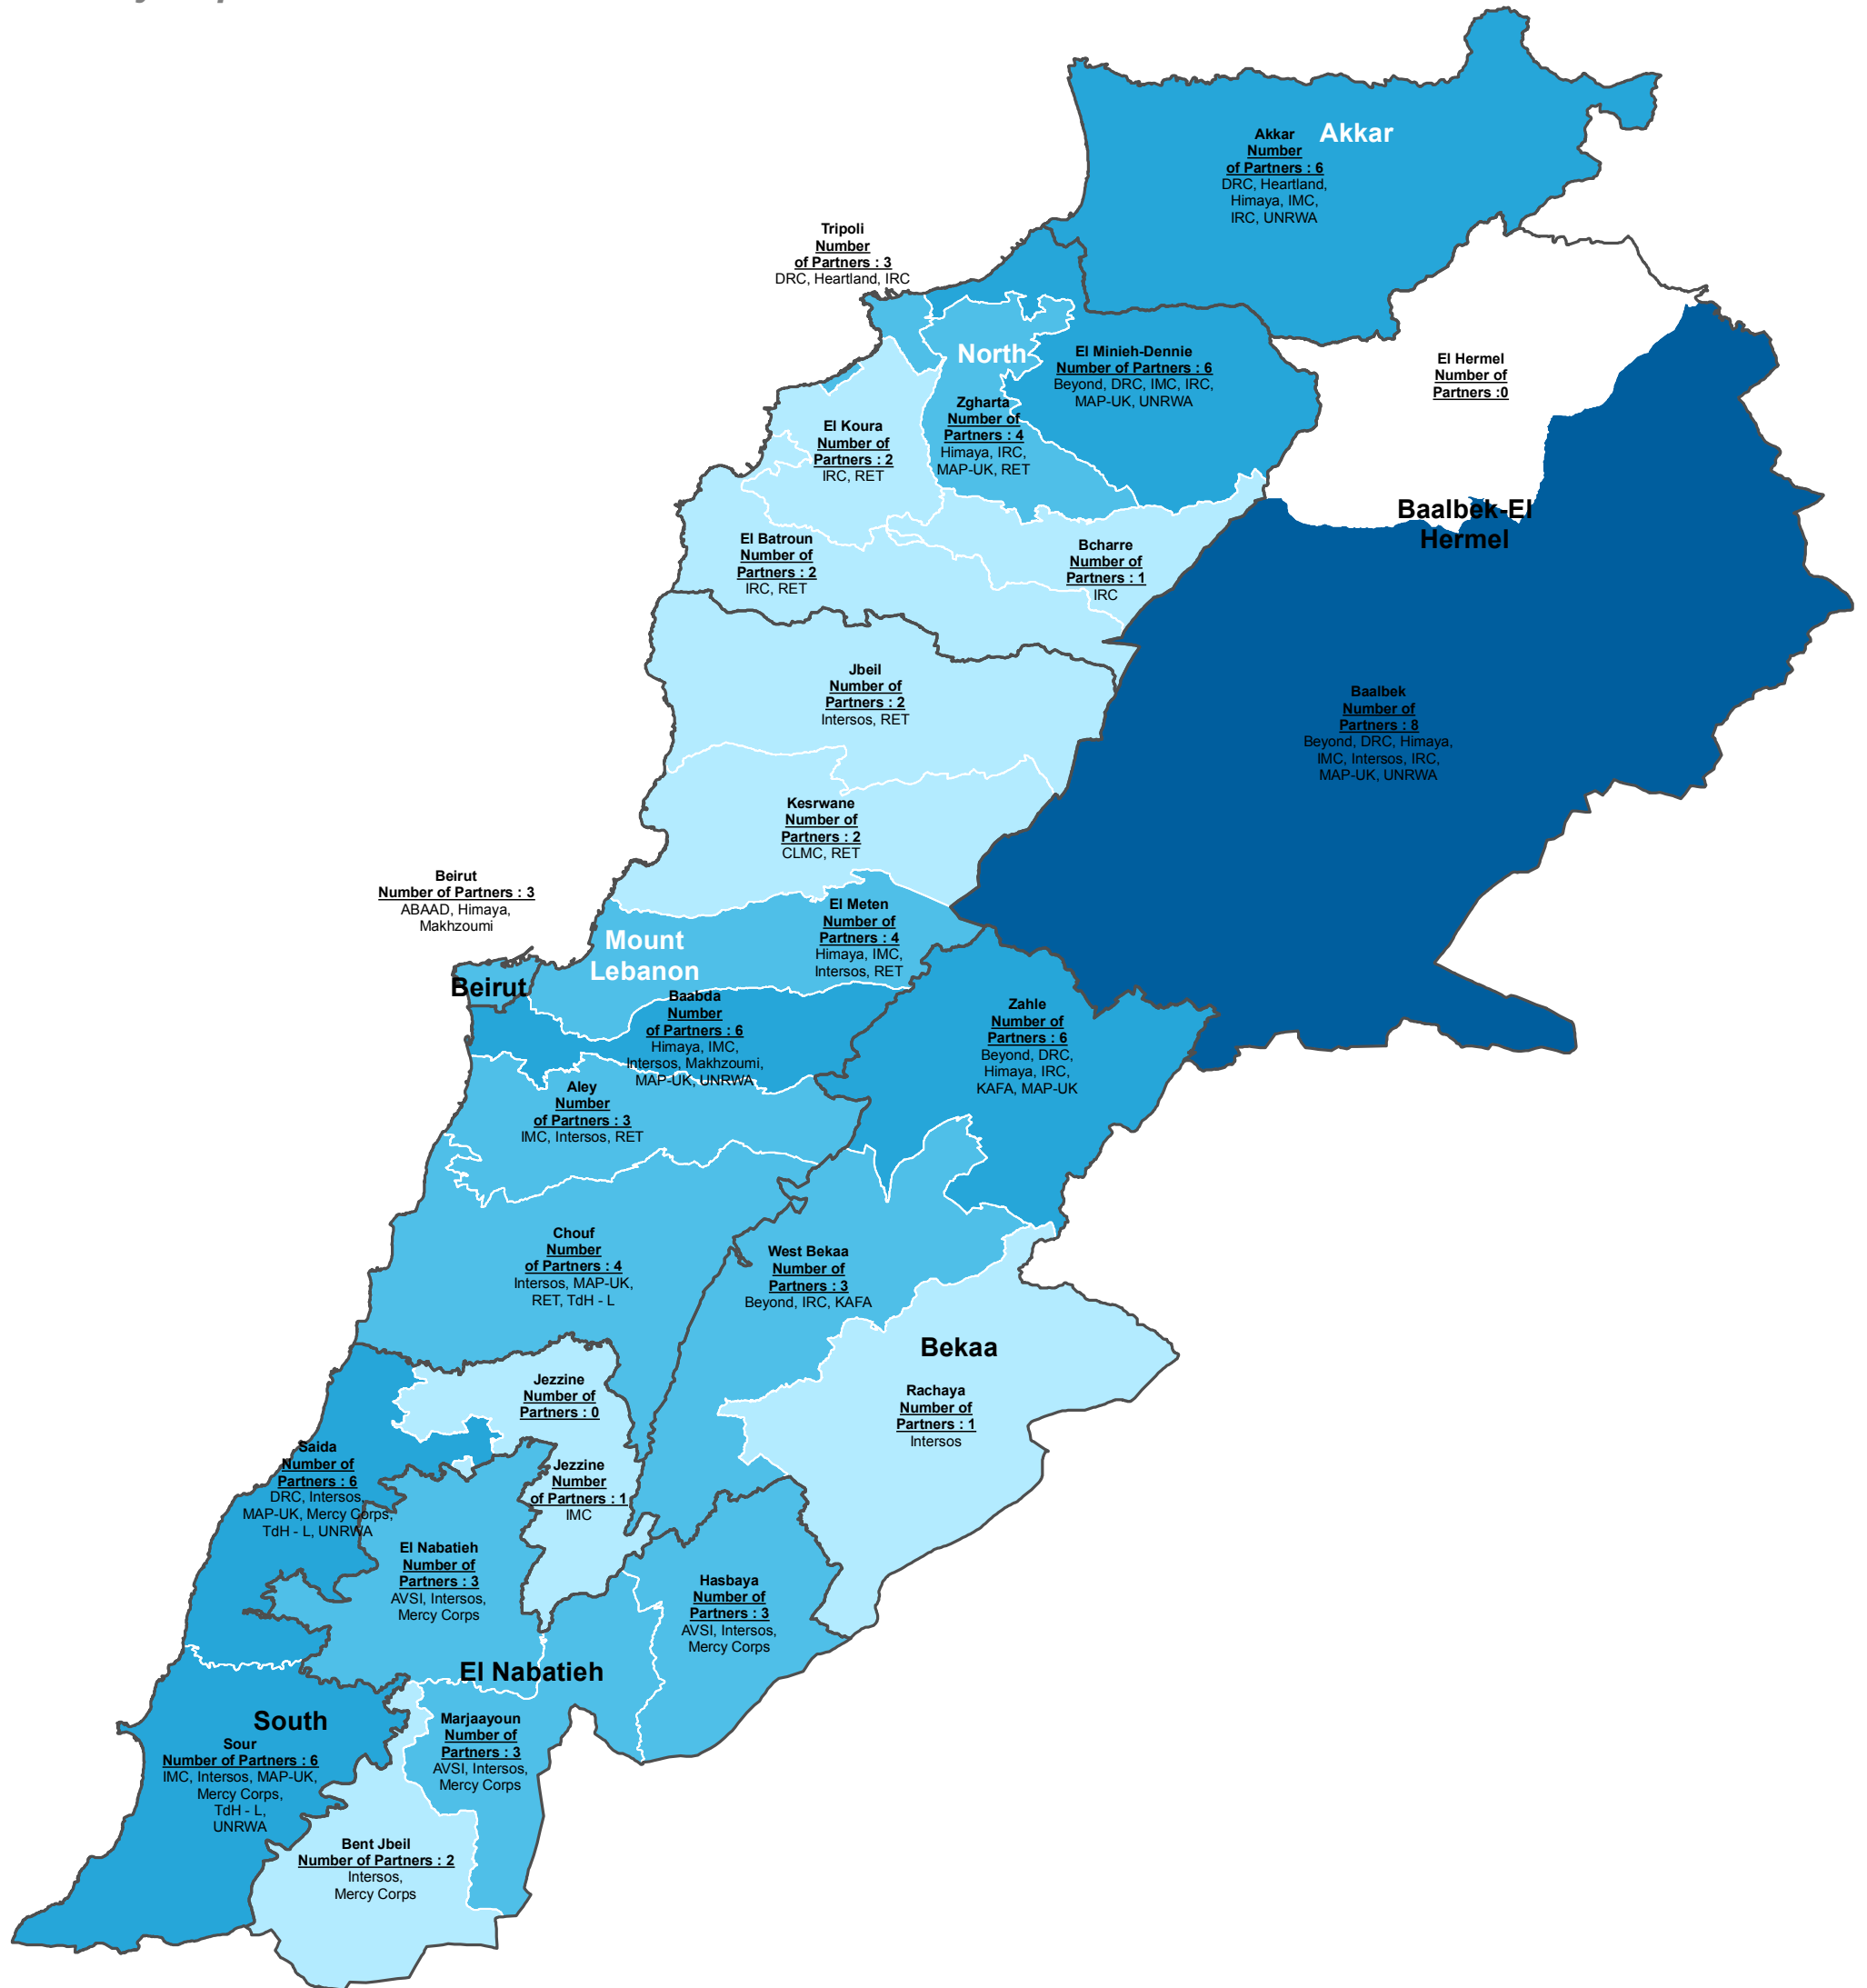

Number of Partners per Caza/District

April to June 2015

*A Total Number of 20 Organizations
Currently Report Their Activities*

Contact Information:

For information about Protection Sector, please contact:
Lorenza Trulli at trulli@unhcr.org
or if you have any inquiry about the map, please contact:
Aung Thu WIN at wina@unhcr.org

Disclaimer:

The boundaries and names shown on this map do not imply official endorsement or acceptance by the United Nations. It does not constitute an official United Nations map. The designations employed and the presentation of material on this map do not imply the expression of any opinion whatsoever on the part of the Secretariat of the United Nations concerning the legal status of any country, territory, city or area or of its authorities, or concerning the delimitation of its frontiers or boundaries.

Legend

- Governorate
- District

Number of partner per district

- 0
- 1-2
- 3-4
- 5-6
- 7-8
- 9-10

Reporting Partners:

ABAAD, AVSI, Beyond, CLMC, DRC, Heartland, Himaya, IMC, Intersos, IRC, KAFA, Makhzoumi, MAP-UK, Mercy Corps, RET, TdH - L, UNFPA, UNHCR, UNICEF, UNRWA