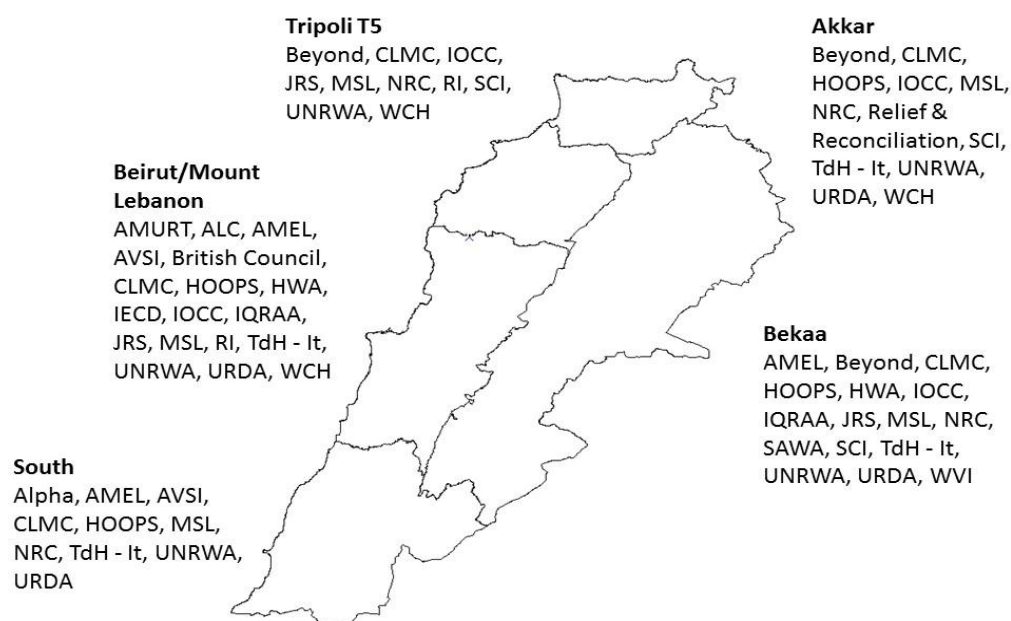

Male & Female - # of Adolescents received a package of Life skills Education				
Beirut/Mount Lebanon	Bekaa	South	Tripoli T5	Akkar
AMEL Lebanon	Beyond	HOOPS	Beyond	HOOPS
HOOPS	HOOPS	MSL Lebanon	MSL Lebanon	MSL Lebanon
MSL Lebanon	MSL Lebanon	UNRWA		

Male & Female - # of children accessing PSS in education				
Beirut/Mount Lebanon	Bekaa	South	Tripoli T5	Akkar
AMEL Lebanon	AMEL Lebanon	AMEL Lebanon	JRS Lebanon	NRC
AMURT	IQRAA	AVSI	RI	Relief & Reconciliation
HWA Lebanon	JRS Lebanon	Alpha	UNRWA	UNRWA
IQRAA	NRC	NRC	WCH Lebanon	
JRS Lebanon	SAWA Lebanon	UNRWA		
RI	SCI Lebanon	URDA		
SCI Lebanon	UNRWA			
UNRWA	WVI Lebanon			
URDA				

Teachers and education personnel who have strengthened their capacity through training sessions				
Beirut/Mount Lebanon	Bekaa	South	Tripoli T5	Akkar
British Council	Beyond	AMEL Lebanon	NRC	SCI Lebanon
IQRAA	IQRAA	AVSI	RI	TdH - It
RI	NRC	Alpha	SCI Lebanon	UNRWA
TdH - It	SAWA Lebanon	NRC	UNRWA	WCH Lebanon
UNRWA	UNRWA	UNRWA	WCH Lebanon	
URDA		URDA		

Organisations per Field Office

Education Sector Working Group

UNHCR Kerstin Karlstrom, karlstro@unhcr.org

UNICEF Nathalie Hamoudi, nhamoudi@unicef.org

Associate Education Coordinator Erin Hayba, hayba@unhcr.org

Information Management Officer Aoife Long, along@unicef.org