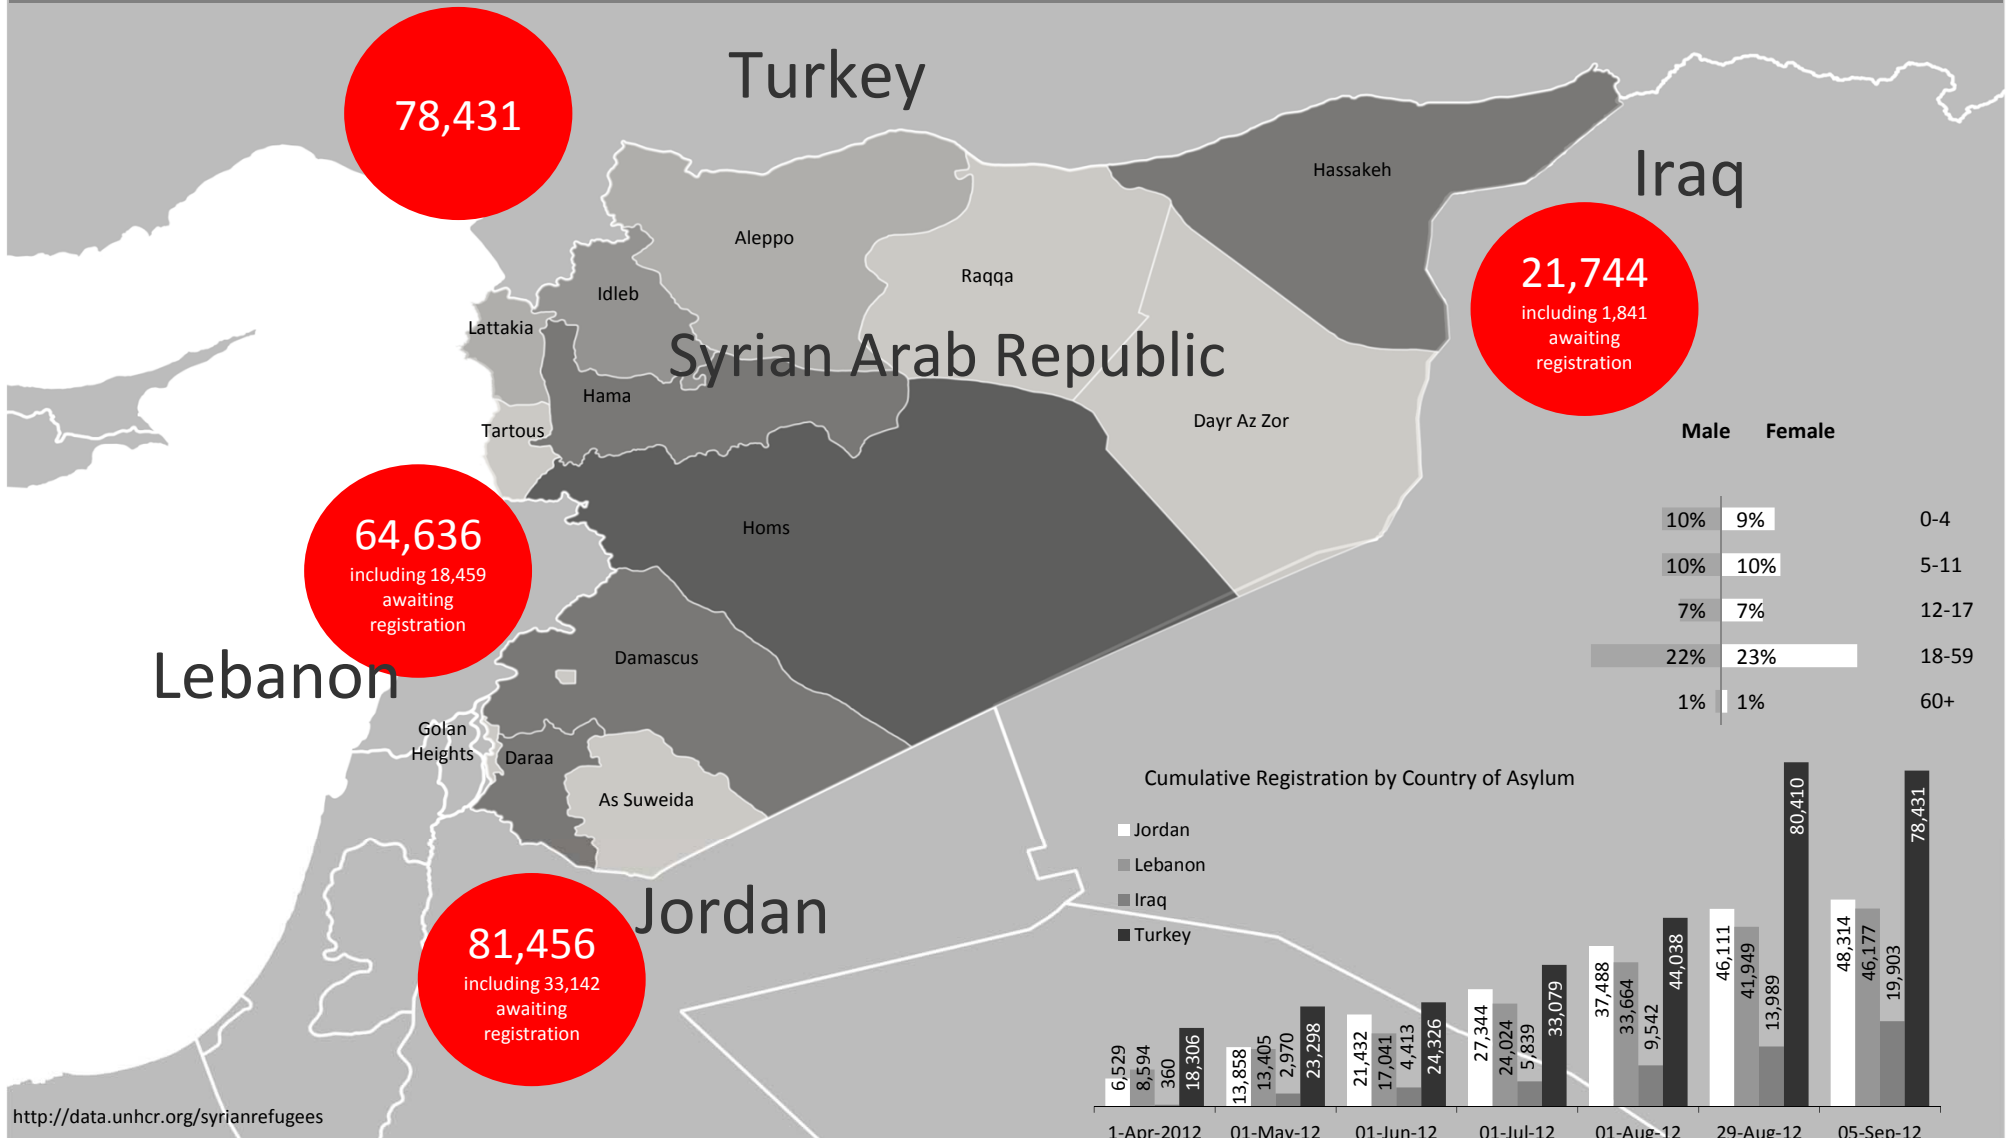

Syrian Refugees 5 September 2012

Total: 246,267

Registered: 192,825

Awaiting registration: 53,442

Prepared by the UNHCR Regional Data Analysis Group

200,000
150,000
100,000
50,000
0

Registered Syrian Refugees in the Region

Cumulative Registration by Country of Asylum