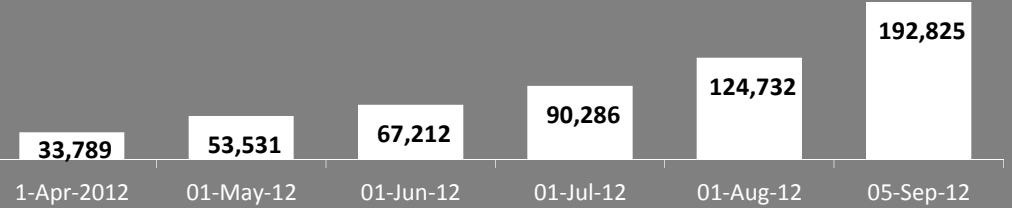

Syrian Refugees 5 September 2012

Total: 246,267

Registered: 192,825

Awaiting registration: 53,442

Prepared by the UNHCR Regional Data Analysis Group

200,000
150,000
100,000
50,000
0

Registered Syrian Refugees in the Region

Cumulative Registration by Country of Asylum