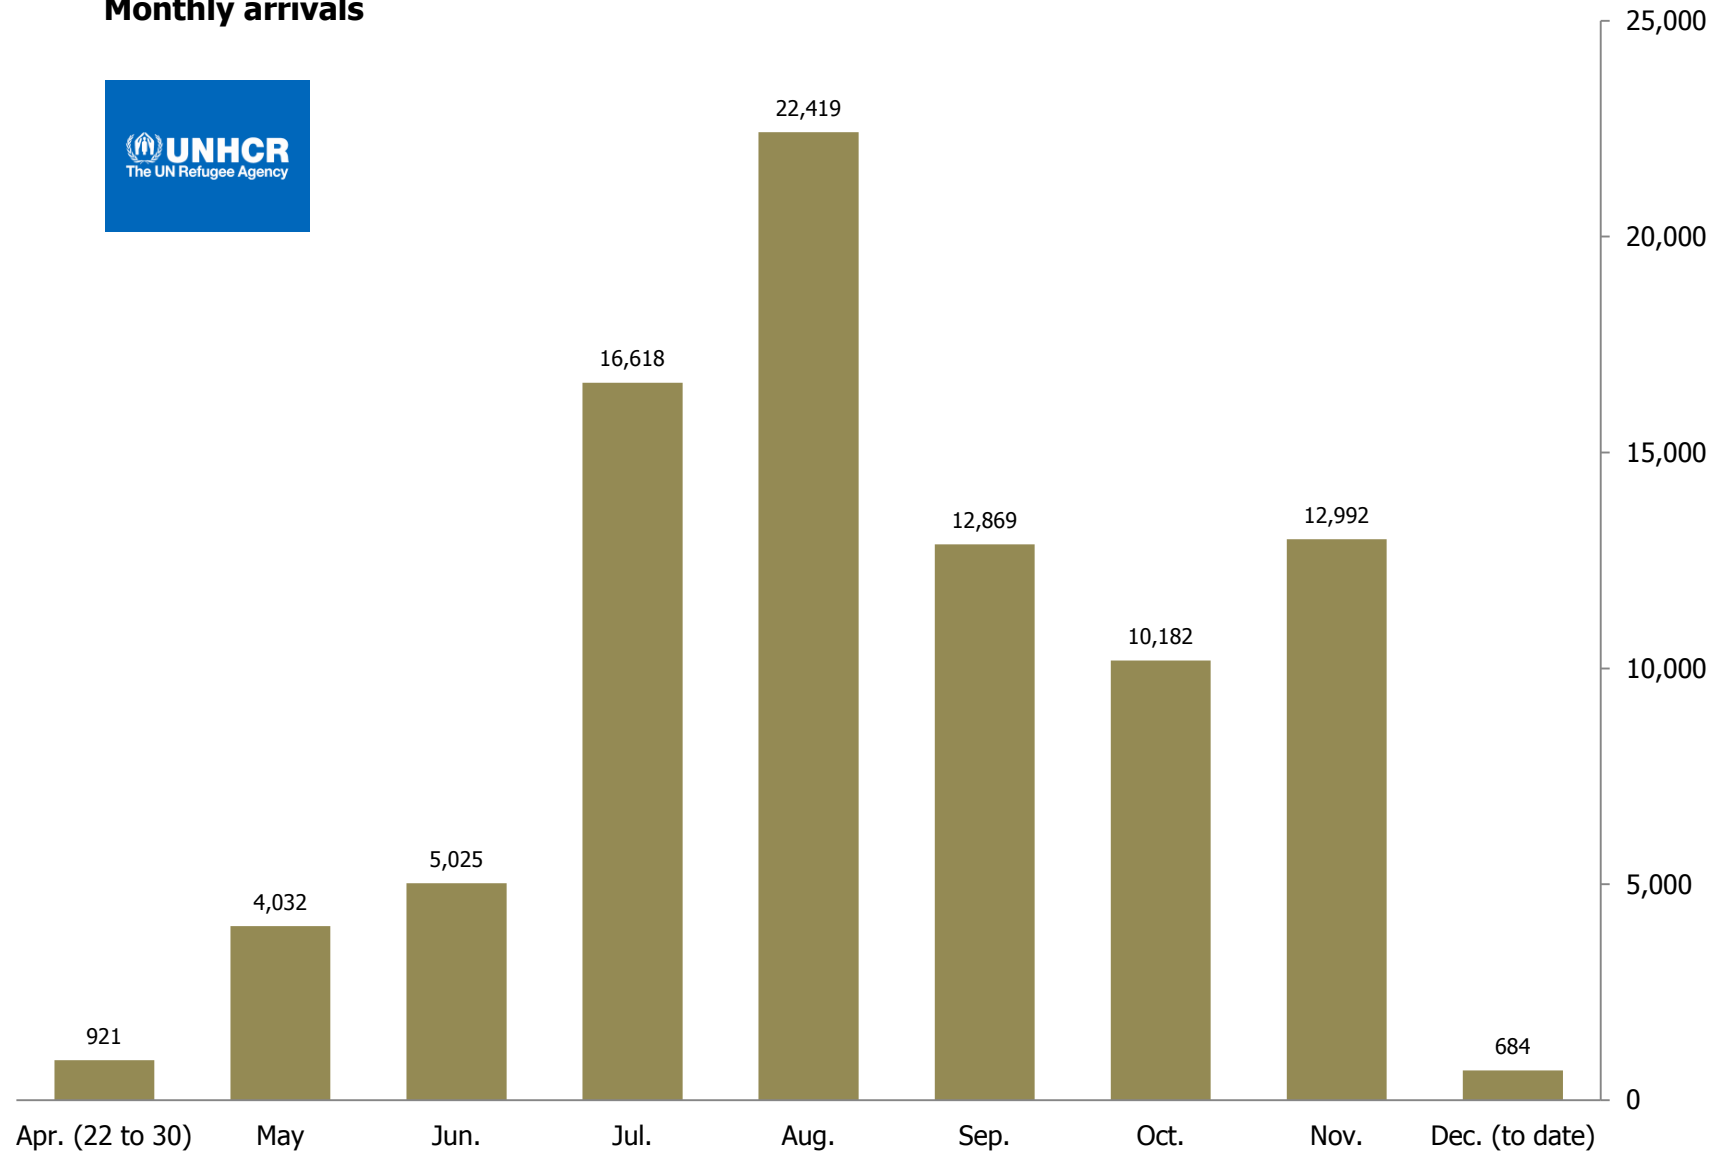

Syrian Refugee Response Daily arrivals

Monthly arrivals

Weekly arrivals

Data are for weeks ending on stated date.
The most recent week may not be complete.