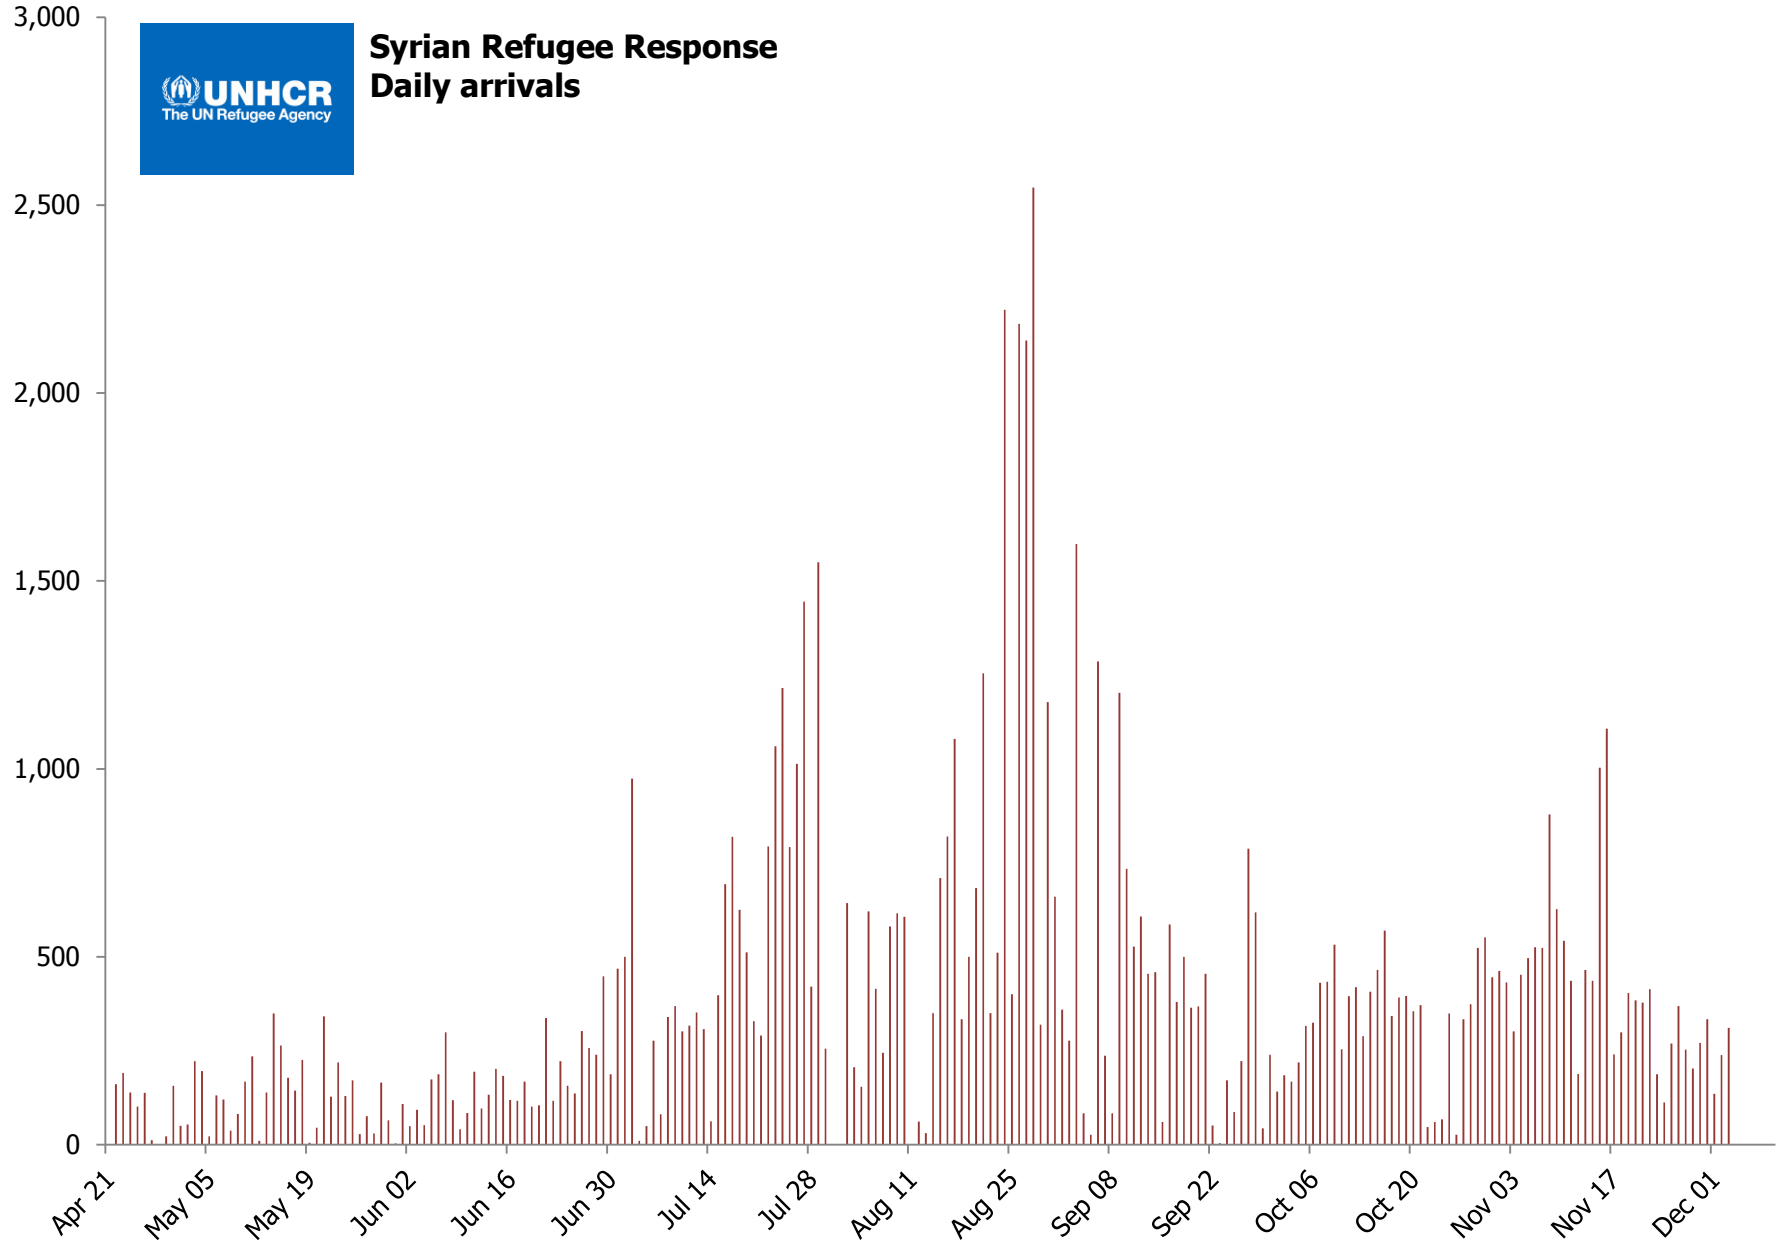

Syrian Refugee Response Daily arrivals

Monthly arrivals

Weekly arrivals

Data are for weeks ending on stated date.
The most recent week may not be complete.