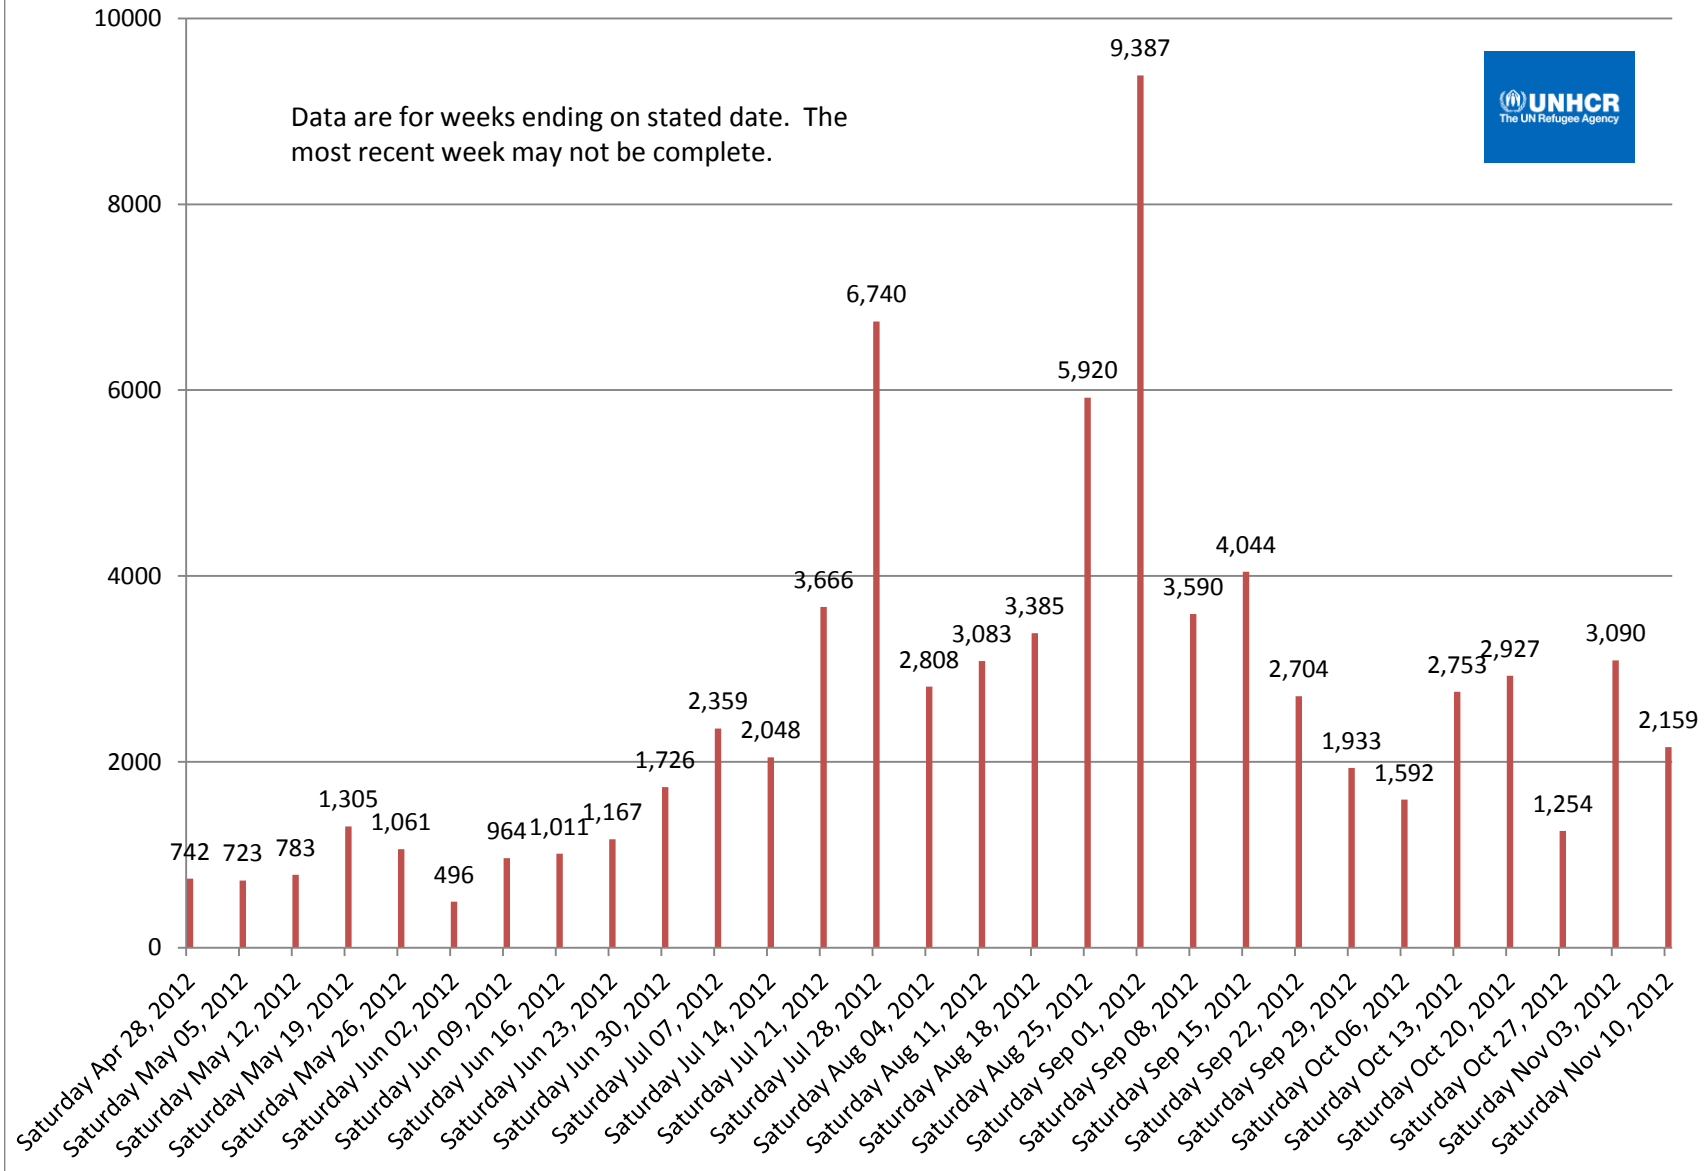

Syrian Refugee Response Daily arrivals

Weekly arrivals

Data are for weeks ending on stated date. The most recent week may not be complete.

Monthly arrivals

Comparison of weeknight arrivals rates (since April 22)