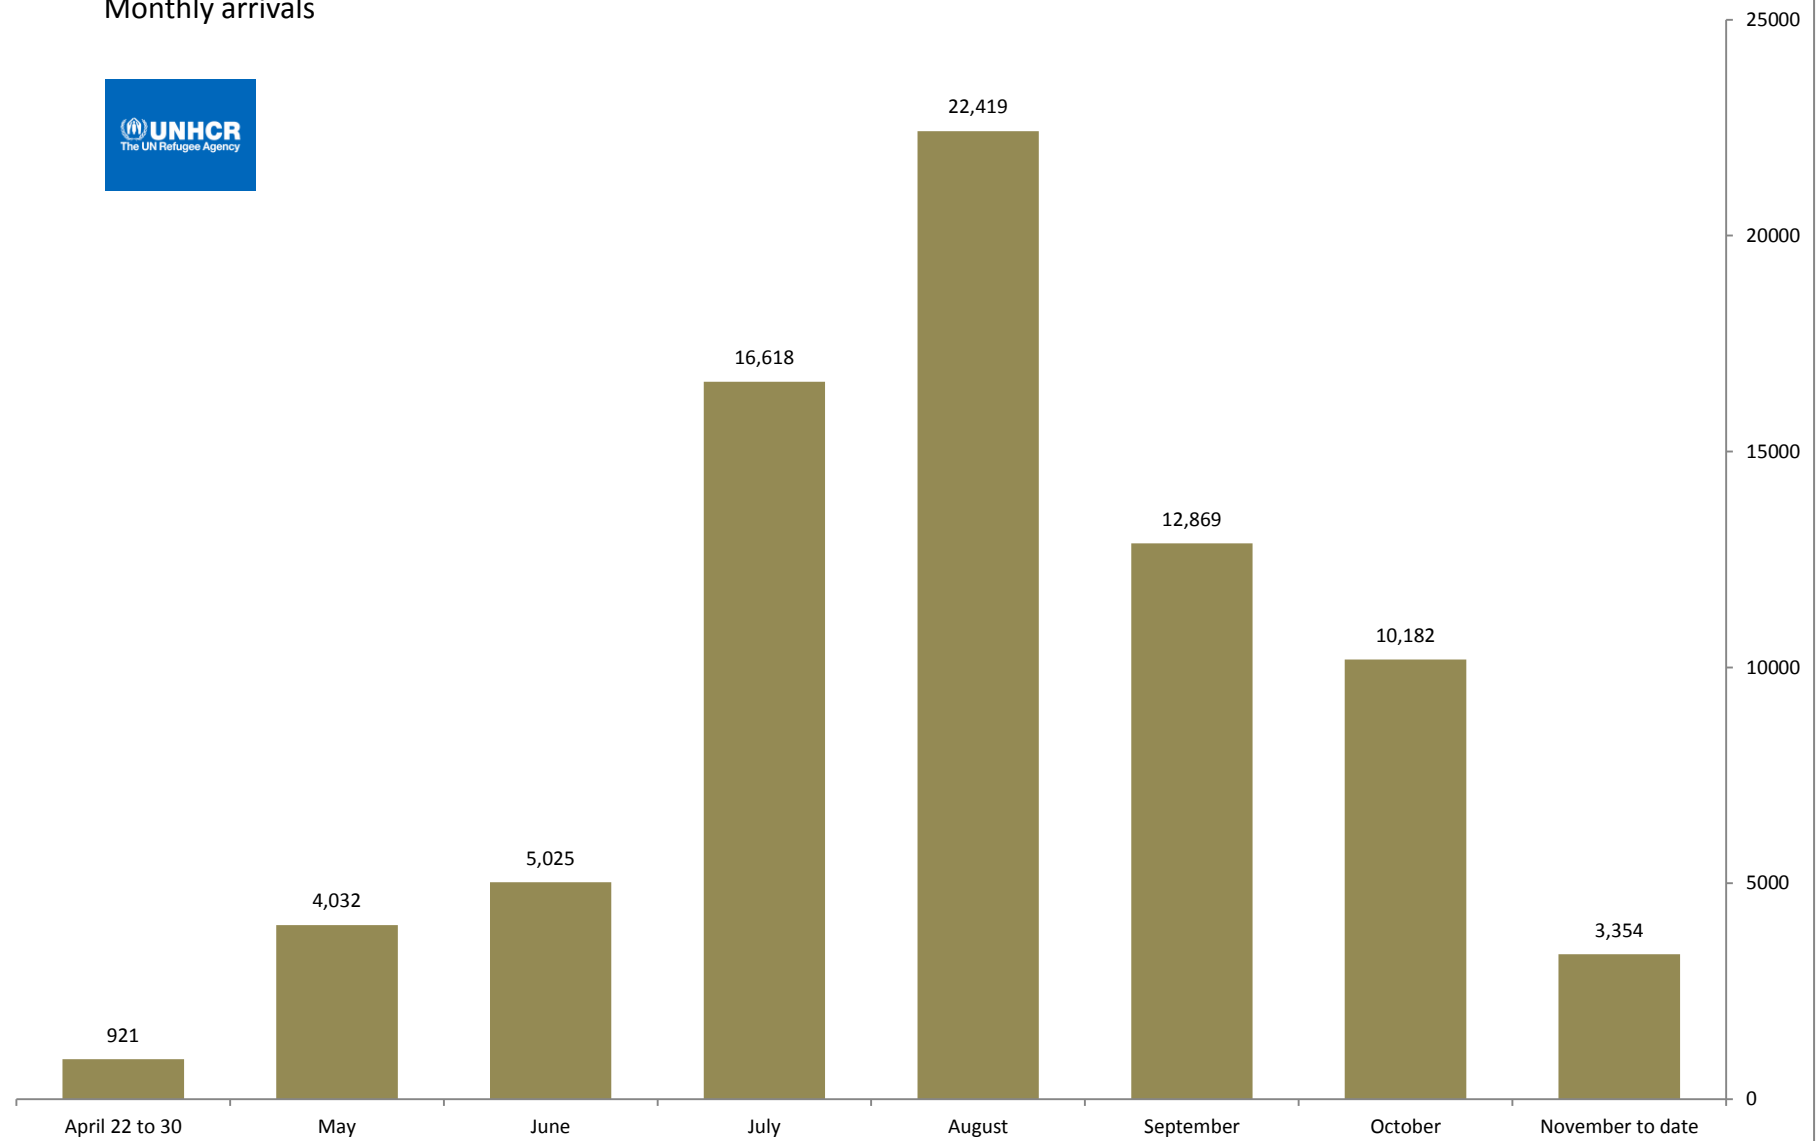

Syrian Refugee Response Daily arrivals

Weekly arrivals

Data are for weeks ending on stated date. The most recent week may not be complete.

Monthly arrivals

Comparison of weeknight arrivals rates (since April 22)