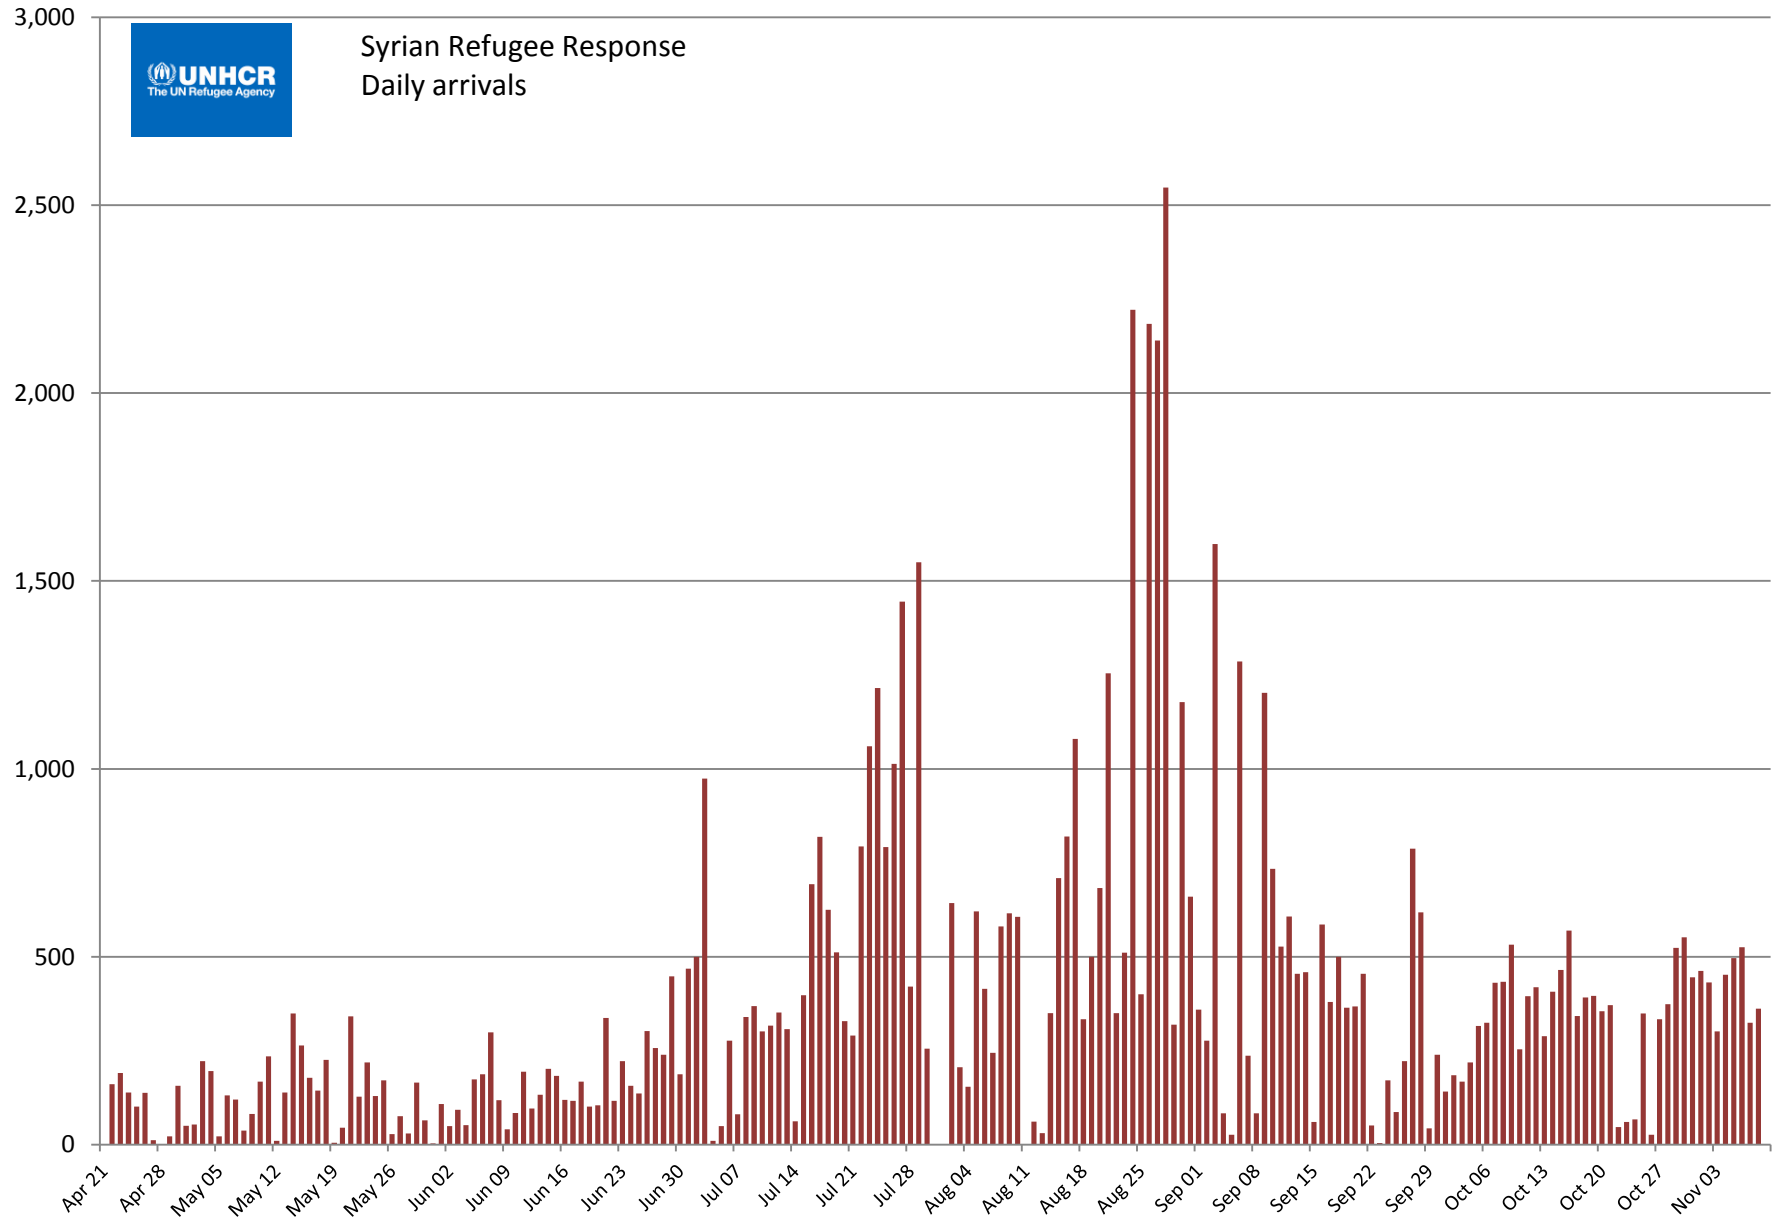

Syrian Refugee Response Daily arrivals

Weekly arrivals

Data are for weeks ending on stated date. The most recent week may not be complete.

Monthly arrivals

Comparison of weeknight arrivals rates (since April 22)