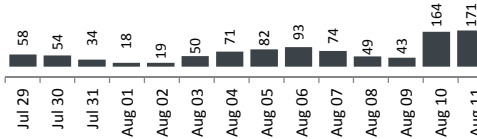

Daily Statistics

Registered on 11 August 2015 

Mahama	32
Bugesera	-
Nyagatare	-
Total	32

Camp / Reception Centre Population 

Bugesera*	15,849	5,686
Nyanza*	87	32
Nyagatare**	533	193
Mahama**	32,804	19,297
Kigali	20,839	8,551
Huye	2,765	872
Total	72,877	34,631

Total Arrivals

Bugesera Arrivals

	72,877	Total
	58,786	Registered
	14,091	Pending

Nyanza Arrivals : 18 Rusizi Arrivals: 0 Mahama Arrivals : 77

Daily Registration Trends

Area of Origin

Kirundo	24,180
Bujumbura	23,185
Muyinga	3,452
Ngozi	2007
Karuzi	792
Kayanza	685
Cibitoke	398
Bubanza	363
Gitega	337
Mwaro	326
Others	3,061
Total	58,786

Age Cohort

Age Cohort	Female	Male	Total	%
0 - 4 years	4,599	4,785	9,384	16%
5 - 11 years	5,467	5,509	10,976	19%
12 - 17 years	4,046	4,140	8,186	14%
18 - 59 years	15,326	13,990	29,316	50%
60 + years	701	223	924	2%
Total	30,139	28,647	58,786	