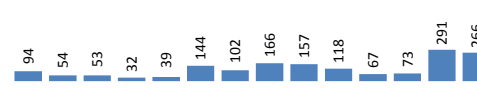

Daily Statistics

Registered on 11 August 2015 

Mahama	32
Bugesera	-
Nyagatare	-
Total	32

Camp / Reception Centre Population 

Bugesera*	15,849	5,686
Nyanza*	87	32
Nyagatare**	533	193
Mahama**	32,804	19,297
Kigali	20,839	8,551
Huye	2,765	872
Total	72,877	34,631

Total Arrivals

Bugesera Arrivals

	72,877	Total
	58,786	Registered
	14,091	Pending

Nyanza Arrivals : 18 Rusizi Arrivals: 0 Mahama Arrivals : 77

Daily Registration Trends

Area of Origin

Kirundo	24,180
Bujumbura	23,185
Muyinga	3,452
Ngozi	2007
Karuzi	792
Kayanza	685
Cibitoke	398
Bubanza	363
Gitega	337
Mwaro	326
Others	3,061
Total	58,786