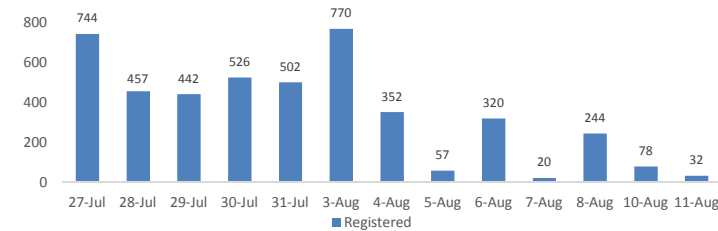

Daily Statistics

Registered on 11 August 2015 

Mahama	32
Bugesera	-
Nyagatare	-
Total	32

Camp / Reception Centre Population 

Bugesera*	15,849	5,686
Nyanza*	87	32
Nyagatare**	533	193
Mahama**	32,804	19,297
Kigali	20,839	8,551
Huye	2,765	872
Total	72,877	34,631

Total Arrivals

Bugesera Arrivals

	72,877	Total
	58,786	Registered
	14,091	Pending

Nyanza Arrivals : 18 Rusizi Arrivals: 0 Mahama Arrivals : 77

Daily Registration Trends

Area of Origin

Kirundo	24,180
Bujumbura	23,185
Muyinga	3,452
Ngozi	2007
Karuzi	792
Kayanza	685
Cibitoke	398
Bubanza	363
Gitega	337
Mwaro	326
Others	3,061
Total	58,786

Age Cohort

Age Cohort	Female	Male	Total	%
0 - 4 years	4,599	4,785	9,384	16%
5 - 11 years	5,467	5,509	10,976	19%
12 - 17 years	4,046	4,140	8,186	14%
18 - 59 years	15,326	13,990	29,316	50%
60 + years	701	223	924	2%
Total	30,139	28,647	58,786	