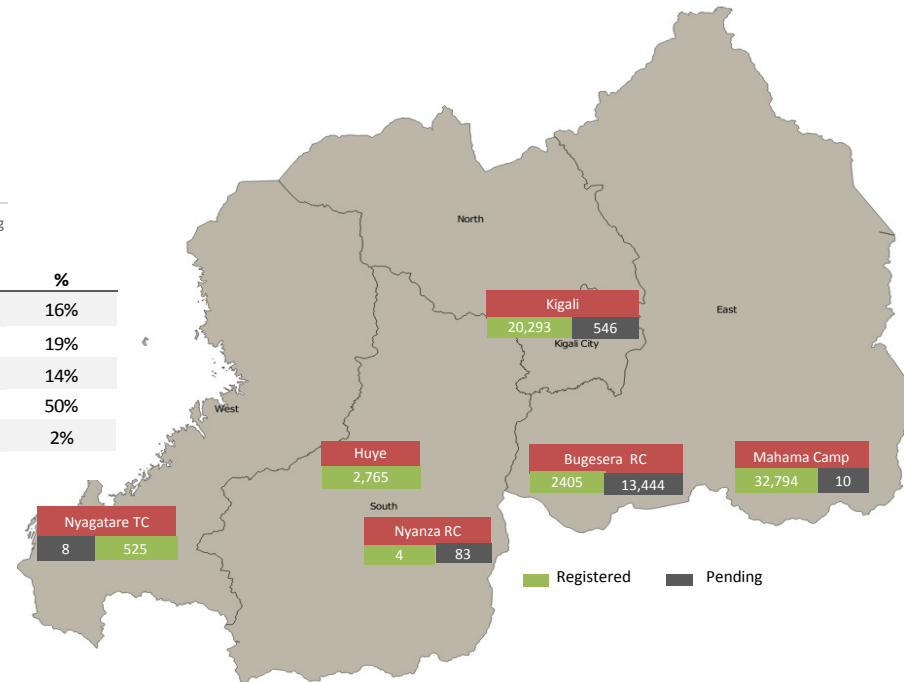

Daily Statistics

Registered on 11 August 2015 

Mahama	32
Bugesera	-
Nyagatare	-
Total	32

Camp / Reception Centre Population 

Bugesera*	15,849	5,686
Nyanza*	87	32
Nyagatare**	533	193
Mahama**	32,804	19,297
Kigali	20,839	8,551
Huye	2,765	872
Total	72,877	34,631

Total Arrivals

Bugesera Arrivals

	72,877	Total
	58,786	Registered
	14,091	Pending

Nyanza Arrivals : 18 Rusizi Arrivals: 0 Mahama Arrivals : 77

Daily Registration Trends

Area of Origin

Kirundo	24,180
Bujumbura	23,185
Muyinga	3,452
Ngozi	2007
Karuzi	792
Kayanza	685
Cibitoke	398
Bubanza	363
Gitega	337
Mwaro	326
Others	3,061
Total	58,786

Age Cohort

Age Cohort	Female	Male	Total	%
0 - 4 years	4,599	4,785	9,384	16%
5 - 11 years	5,467	5,509	10,976	19%
12 - 17 years	4,046	4,140	8,186	14%
18 - 59 years	15,326	13,990	29,316	50%
60 + years	701	223	924	2%
Total	30,139	28,647	58,786	

*Source: MIDIMAR Camp Manager

** Figures represent where individuals were registered but not necessarily their current physical location.

Individuals pending in Bugesera have undergone level 1 biometric registration