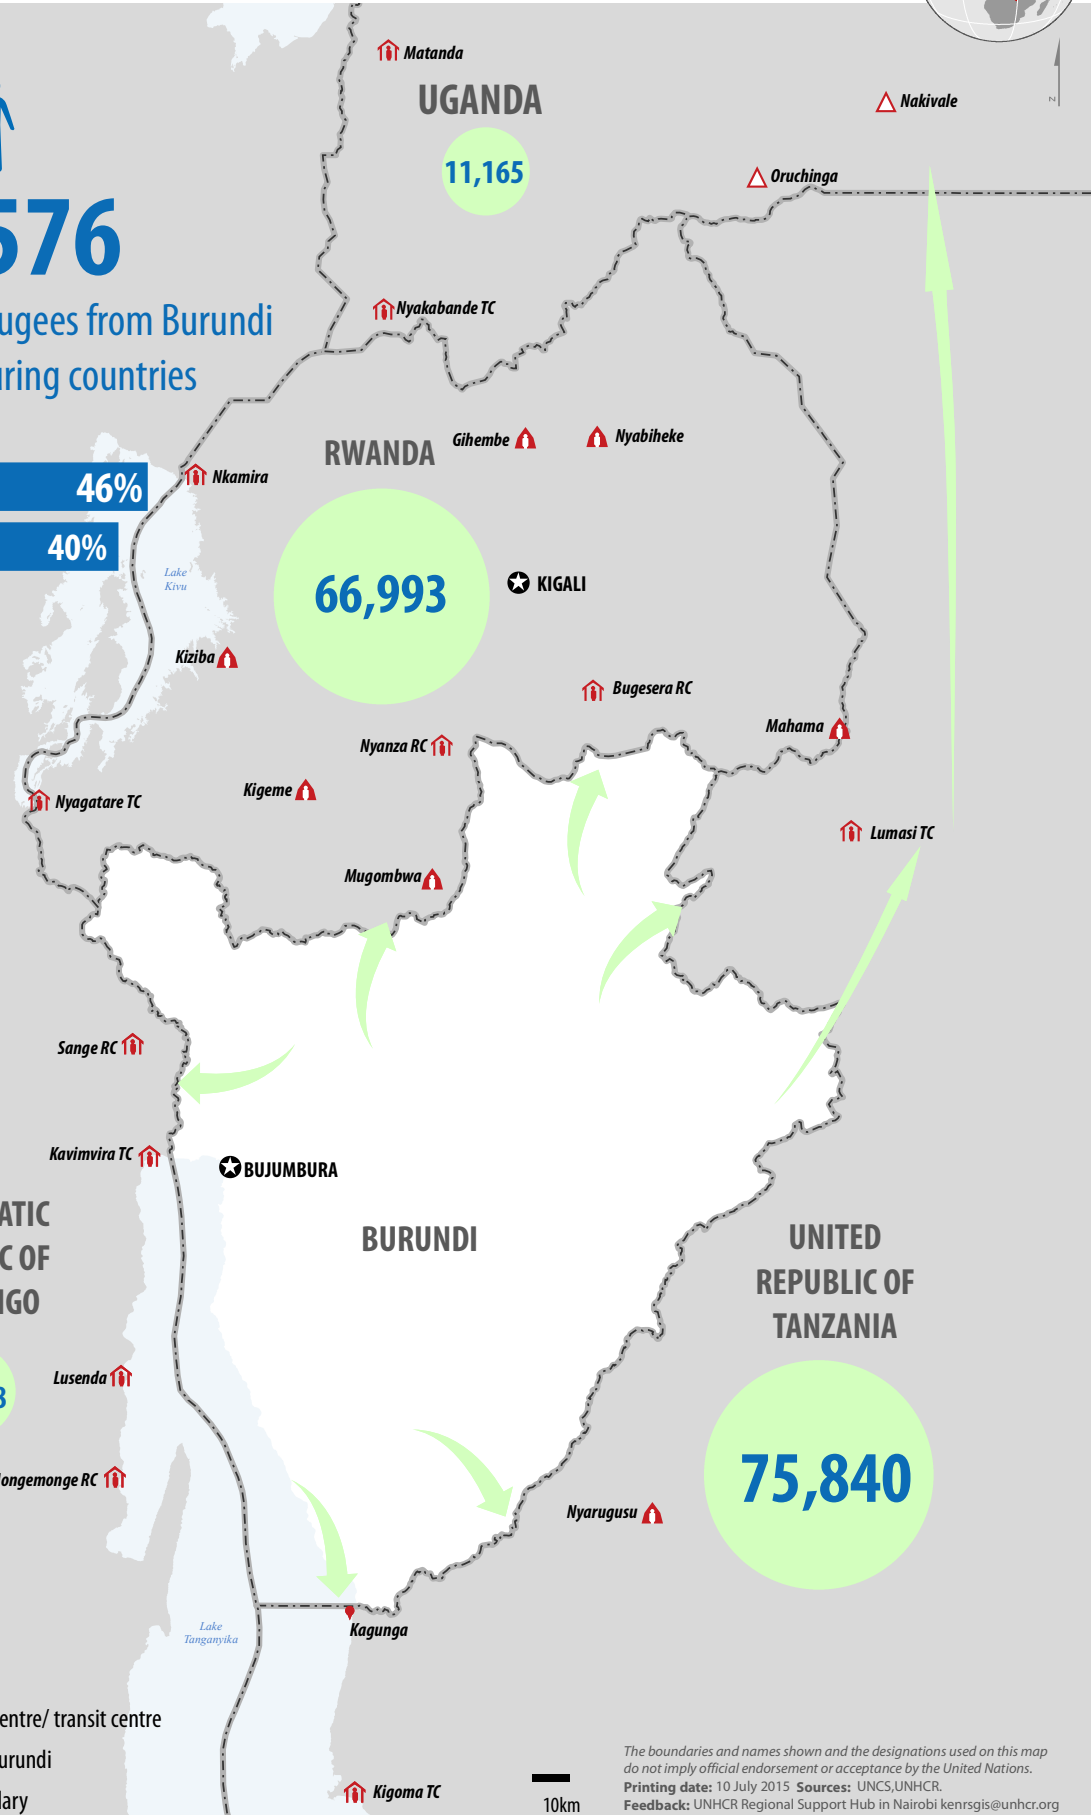

166,576

newly arrived refugees from Burundi
in neighbouring countries

- LEGEND**
- Capital city
 - Refugee camp
 - Refugee settlement
 - Refugee reception centre/ transit centre
 - New arrivals from Burundi
 - International boundary

The boundaries and names shown and the designations used on this map do not imply official endorsement or acceptance by the United Nations.
 Printing date: 10 July 2015 Sources: UNCS, UNHCR.
 Feedback: UNHCR Regional Support Hub in Nairobi kenrsgis@unhcr.org