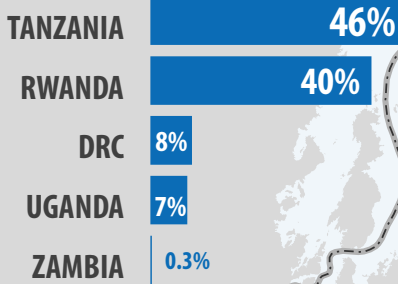

166,576

newly arrived refugees from Burundi
in neighbouring countries

- LEGEND**
- Capital city
 - Refugee camp
 - Refugee settlement
 - Refugee reception centre/ transit centre
 - New arrivals from Burundi
 - International boundary