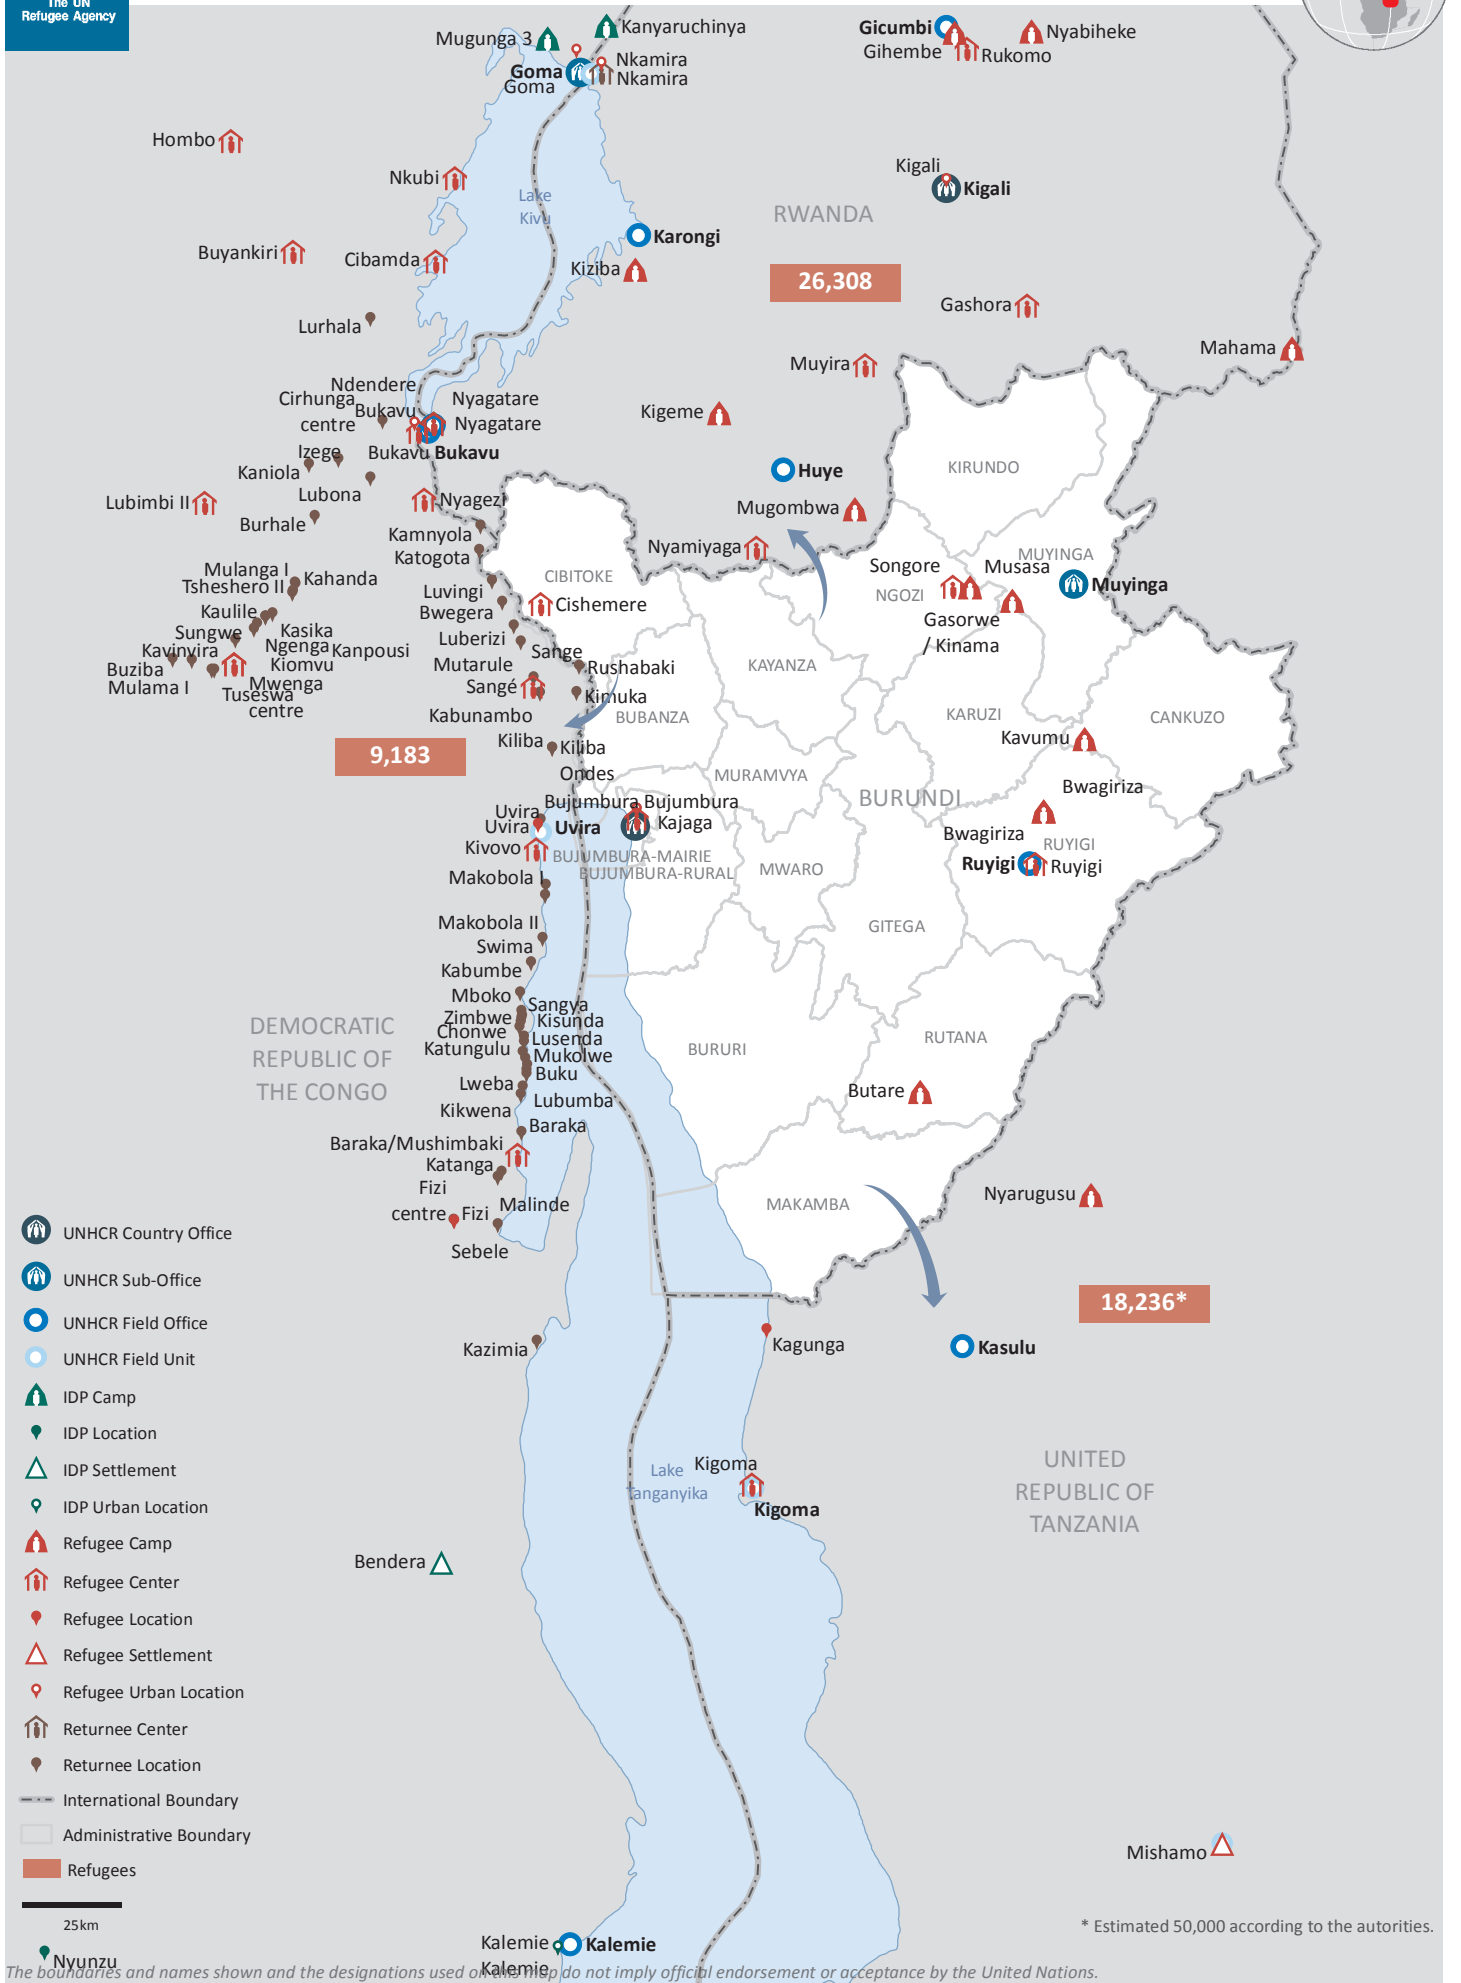

# Burundi: Operational context map

15 May 2015

\* Estimated 50,000 according to the authorities.

The boundaries and names shown and the designations used on this map do not imply official endorsement or acceptance by the United Nations.