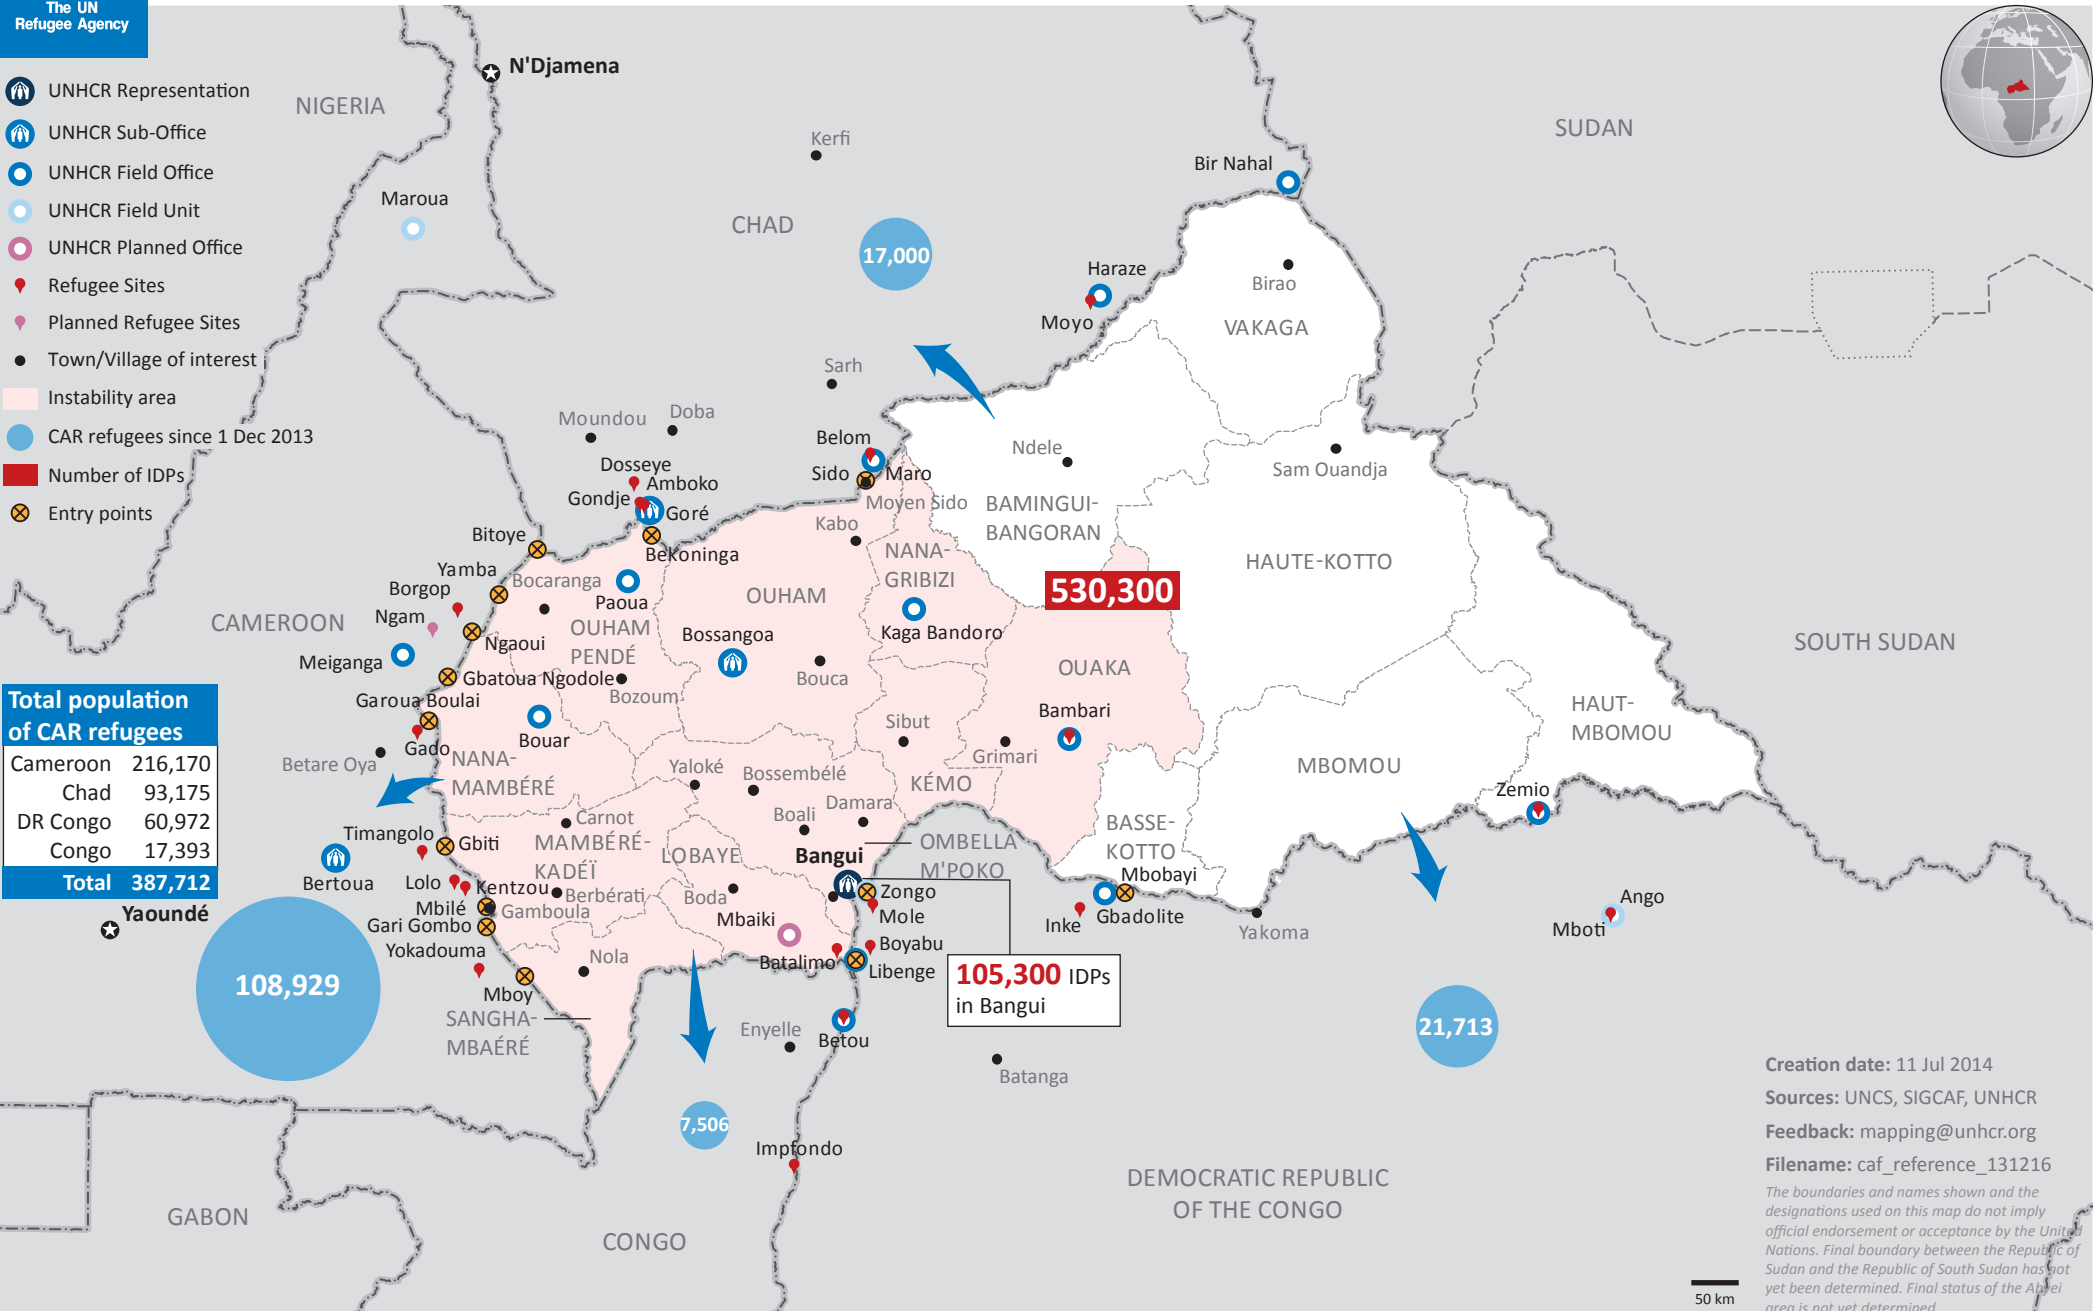

Central African Republic Emergency Situation

as of 11 July 2014

UNHCR Regional Bureau for Africa

- UNHCR Representation
- UNHCR Sub-Office
- UNHCR Field Office
- UNHCR Field Unit
- UNHCR Planned Office
- Refugee Sites
- Planned Refugee Sites
- Town/Village of interest
- Instability area
- CAR refugees since 1 Dec 2013
- Number of IDPs
- Entry points

Total population of CAR refugees	
Cameroon	216,170
Chad	93,175
DR Congo	60,972
Congo	17,393
Total	387,712

Creation date: 11 Jul 2014
 Sources: UNCS, SIGCAF, UNHCR
 Feedback: mapping@unhcr.org
 Filename: caf_reference_131216
 The boundaries and names shown and the designations used on this map do not imply official endorsement or acceptance by the United Nations. Final boundary between the Republic of Sudan and the Republic of South Sudan has not yet been determined. Final status of the Abyei area is not yet determined.