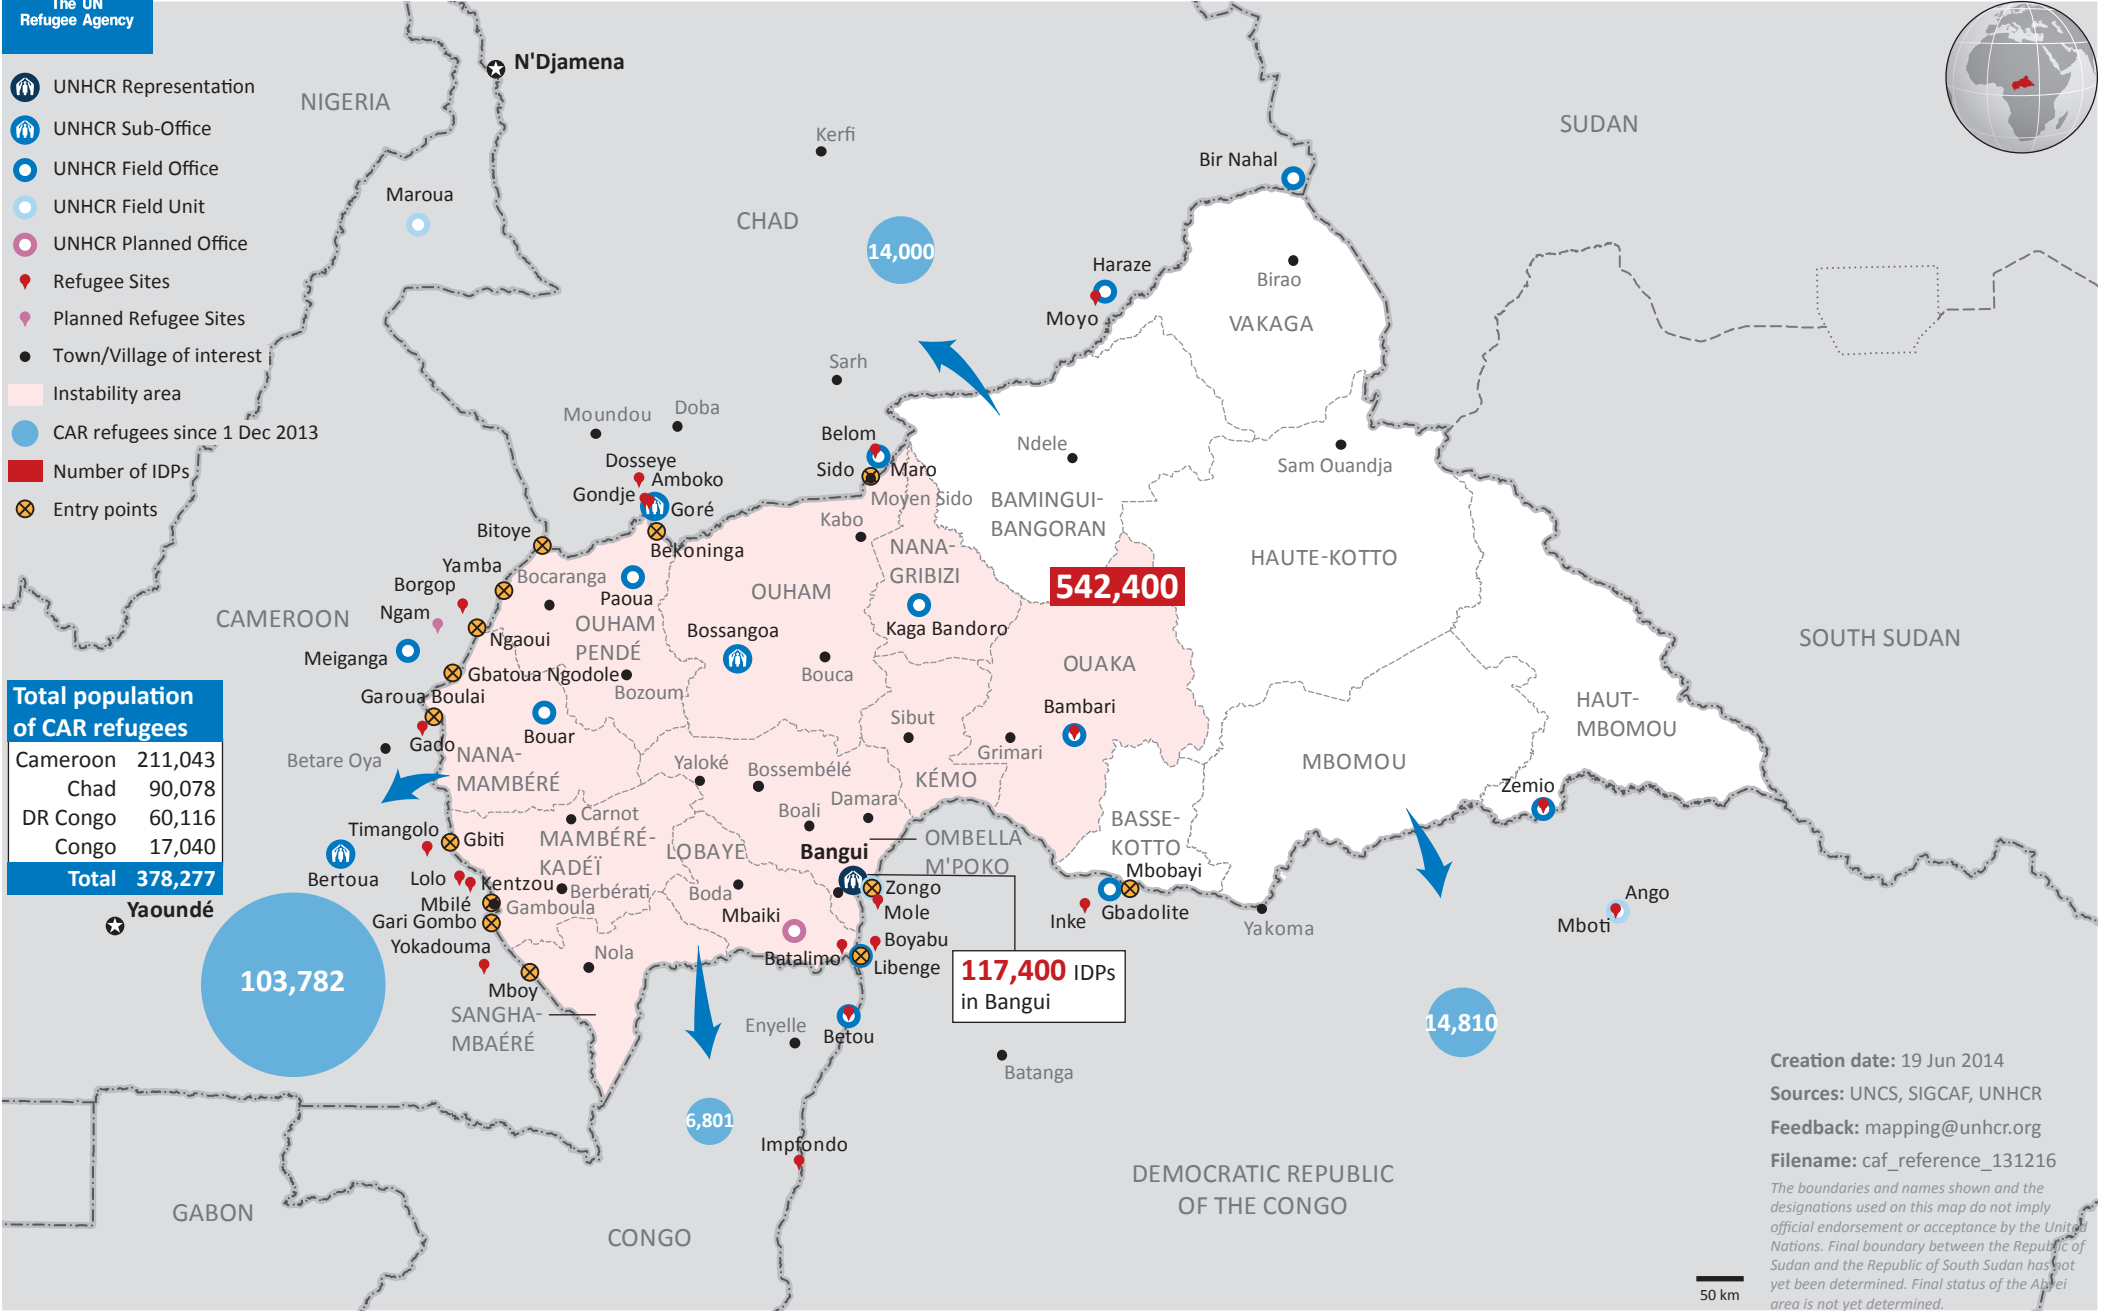

Central African Republic Emergency Situation

as of 19 June 2014

- UNHCR Representation
- UNHCR Sub-Office
- UNHCR Field Office
- UNHCR Field Unit
- UNHCR Planned Office
- Refugee Sites
- Planned Refugee Sites
- Town/Village of interest
- Instability area
- CAR refugees since 1 Dec 2013
- Number of IDPs
- Entry points

Total population of CAR refugees	
Cameroon	211,043
Chad	90,078
DR Congo	60,116
Congo	17,040
Total	378,277

Creation date: 19 Jun 2014

Sources: UNCS, SIGCAF, UNHCR

Feedback: mapping@unhcr.org

Filename: caf_reference_131216

The boundaries and names shown and the designations used on this map do not imply official endorsement or acceptance by the United Nations. Final boundary between the Republic of Sudan and the Republic of South Sudan has not yet been determined. Final status of the Abyei area is not yet determined.

50 km