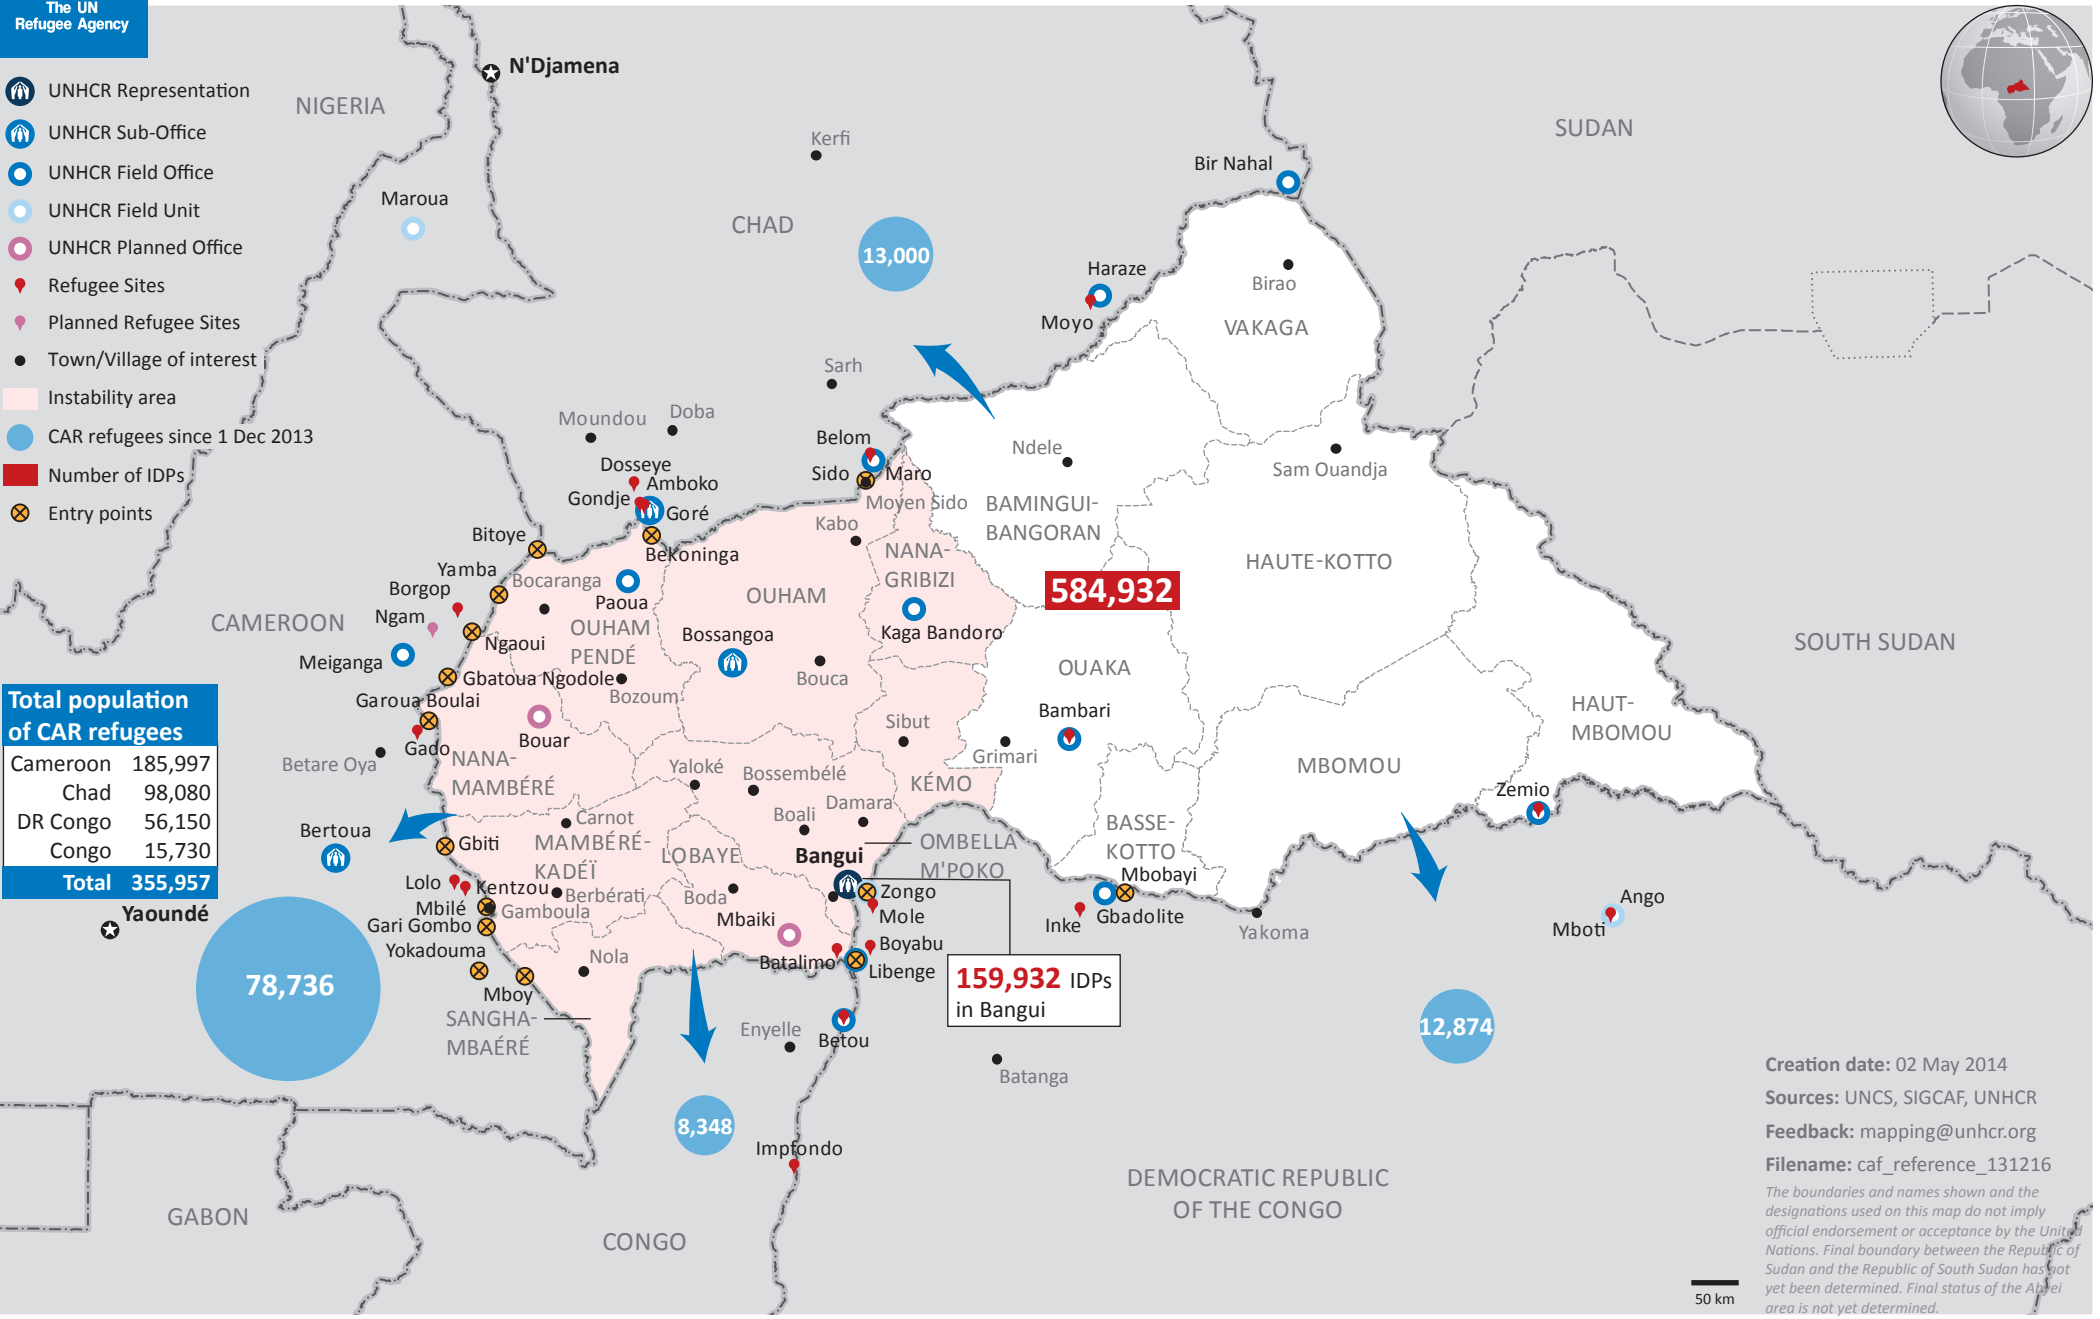

# Central African Republic Emergency Situation

as of 2 May 2014

UNHCR Regional Bureau for Africa

- UNHCR Representation
- UNHCR Sub-Office
- UNHCR Field Office
- UNHCR Field Unit
- UNHCR Planned Office
- Refugee Sites
- Planned Refugee Sites
- Town/Village of interest
- Instability area
- CAR refugees since 1 Dec 2013
- Number of IDPs
- Entry points

**Total population of CAR refugees**

Cameroon	185,997
Chad	98,080
DR Congo	56,150
Congo	15,730
<b>Total</b>	<b>355,957</b>

Creation date: 02 May 2014  
 Sources: UNCS, SIGCAF, UNHCR  
 Feedback: [mapping@unhcr.org](mailto:mapping@unhcr.org)  
 Filename: caf\_reference\_131216  
 The boundaries and names shown and the designations used on this map do not imply official endorsement or acceptance by the United Nations. Final boundary between the Republic of Sudan and the Republic of South Sudan has not yet been determined. Final status of the Abyei area is not yet determined.