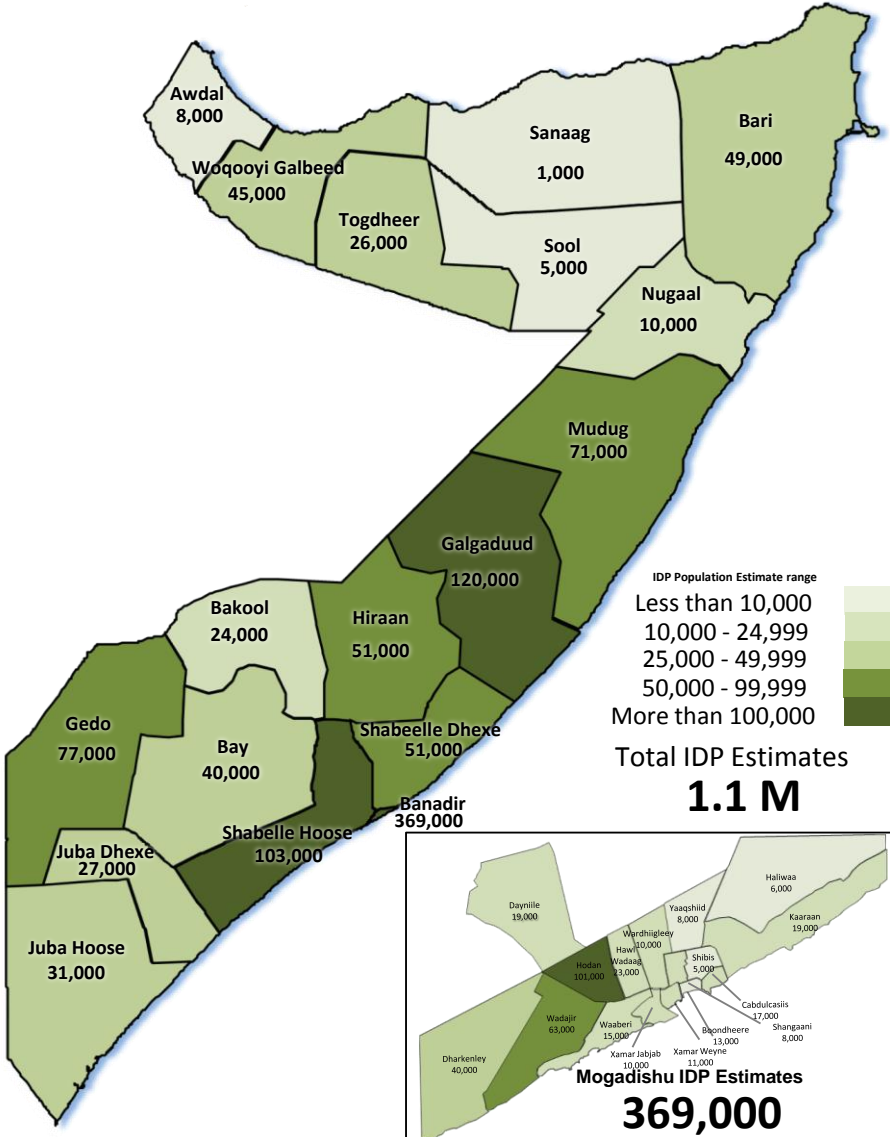

Total IDP Estimates
1.1 M

Mogadishu IDP Estimates
369,000