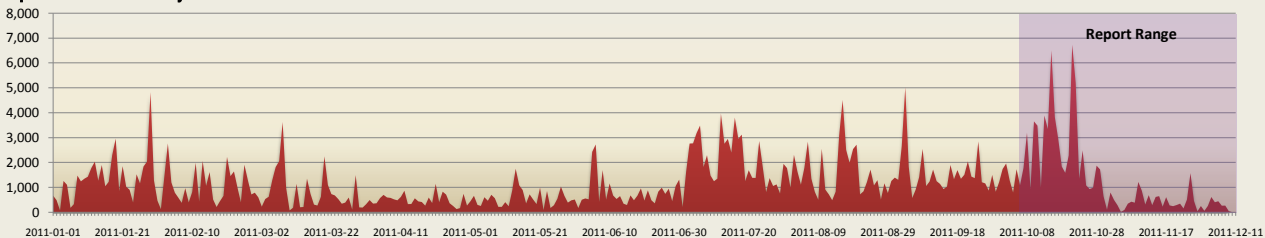

All Displacement Since January 2011

Source: IASC Somalia Population Movement Tracking system

PMT/PMN Funded by:

European Commission Humanitarian Aid

The People of Japan

For further information contact:

smawfield@unhcr.org

Matthew Smawfield (Operations Data Manager)

needham@unhcr.org

Needham Andreas (PI Officer/Executive Assistant)