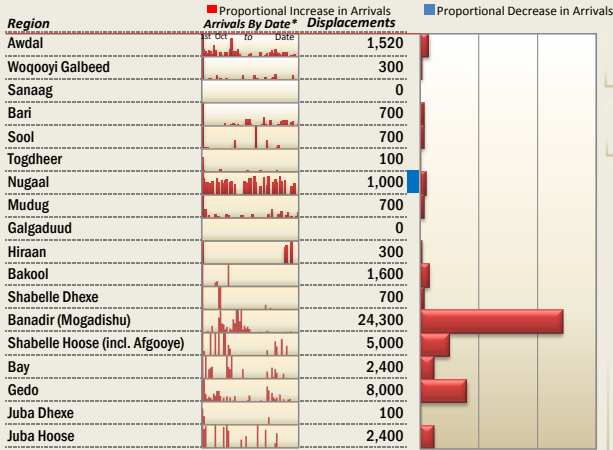

Regions Receiving IDPs

Total Displacements (nationwide)

50,000

Returns (nationwide)

(To Mogadishu)

36,880

26,830

Total Displacements from Mogadishu

18,200

Leaving

3,500

Within

14,800