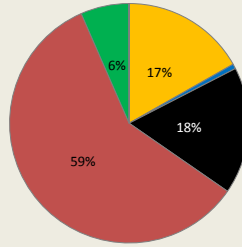

Main Reasons for Movement

Reason	People
Drought	8,400
Flood	330
Forced Return	8,600
Insecurity	29,420
Lack of livelihood	3,270
Relocation	20