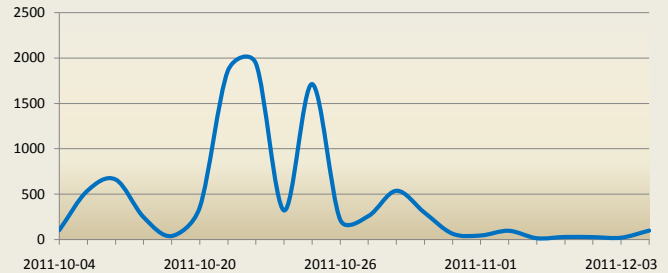

To Mogadishu

Top 10 Districts Receiving IDPs

District	Region	Displacements
Hodan	Banadir	10,360
Hawi Wadaag	Banadir	3,200
Dharkenley	Banadir	2,990
Baardheere	Gedo	2,730
Afgooye	Shabelle Hoose	2,330
Boondheere	Banadir	2,240
Baydhaba	Bay	1,830
Ceel Waaq	Gedo	1,820
Belet Xaawo	Gedo	1,680
Kismaayo	Juba Hoose	1,650