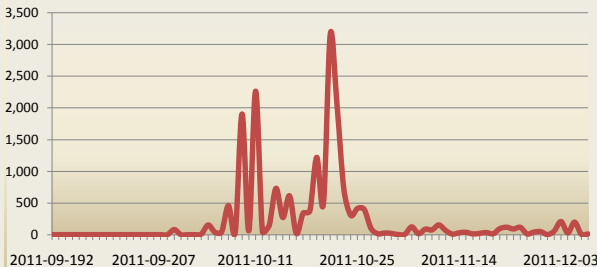

Mogadishu Displacements From Mogadishu