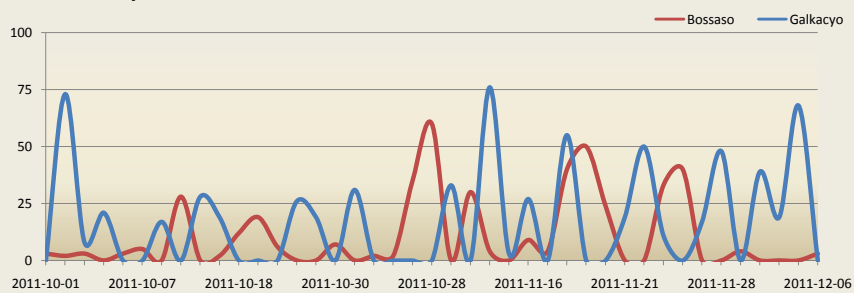

Arrivals in Gaalkacyo and Bossaso

Top 10 Town/City Receiving IDPs

Town/City	Region	Displacements
Mogadishu	Banadir	24,320
Baardheere	Gedo	2,560
Ceel Waaq	Gedo	1,820
Baydhaba	Bay	1,770
Belet Xaawo	Gedo	1,600
Lawyocado	Awdal	1,440
Kismaayo	Juba Hoose	1,410
Doolow	Gedo	1,250
Garroowe	Nugaal	940
Afgooye	Shabelle Hoose	740

Where People Came From

Town/City	Displacements
Mogadishu	18,230
Ceelasha	4,540
Afgooye	4,000
K50	3,560
Baardheere	2,790
Baydhaba	1,660
Belet Xaawo	1,390
Xaawo-Cabdi	1,310
Marka	1,040
Belet Weyne	930

By District (Not incl. Mogadishu)

District	Displacements
Afgooye	15,200
Baardheere	2,910
Baydhaba	1,900
Garbahaarey	1,580
Belet Xaawo	1,390
Marka	1,100
Afmadow	1,100
Belet Weyne	900
Kismaayo	800
Taleex	500

NOTE: These figures are estimates. They are intended to show population movement trends, not cumulative IDP population data. Figures are based upon reports received from local NGOs based in the field.