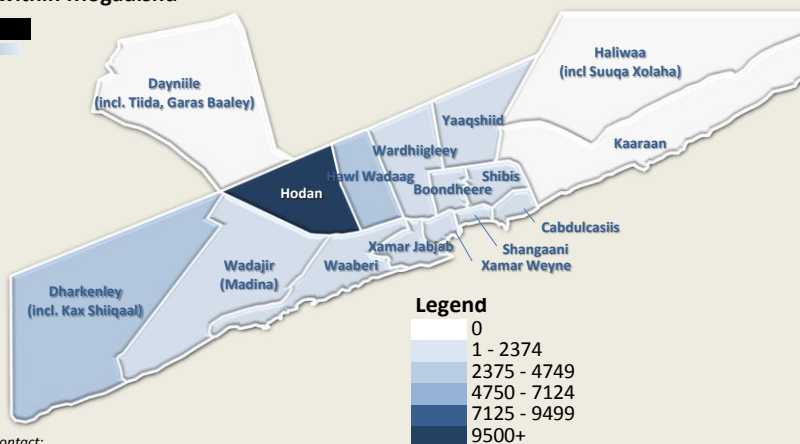

PMT Mogadishu Monthly Dashboard

Total Displacements from Mogadishu

16,500

Leaving Mogadishu

2,600

To Areas Within Mogadishu

13,900

Total Displacements Nationwide

40,800

October, 2011

Displacements within Mogadishu

District	Displacement
Dayniile	7,860
Haliwaa	5,070
Yaaqshiid	2,720
Wadajir	370
Banadir	160
Kaaraan	70
Hodan	60
Hawl Wadaag	50
Wardhiigley	40
Dharkenley	30
Boondheere	30
Waaberi	30
Xamar Jabjab	10
Cabdulcasii	0
Shangaani	0
Shibis	0
Xamar Weyne	0

Areas Receiving IDPs within Mogadishu

District	People
Hodan	9,520
Hawl Wadaag	3,200
Dharkenley	2,990
Boondheere	2,240
Waaberi	1,390
Shibis	1,030
Wardhiigley	600
Wadajir	420
Xamar Weyne	380
Banadir	360
Cabdulcasii	320
Yaaqshiid	320
Shangaani	240
Xamar Jabjab	70
Dayniile	0
Haliwaa	0
Kaaraan	0

Graph of displacements from Mogadishu

Graph of displacements to Mogadishu