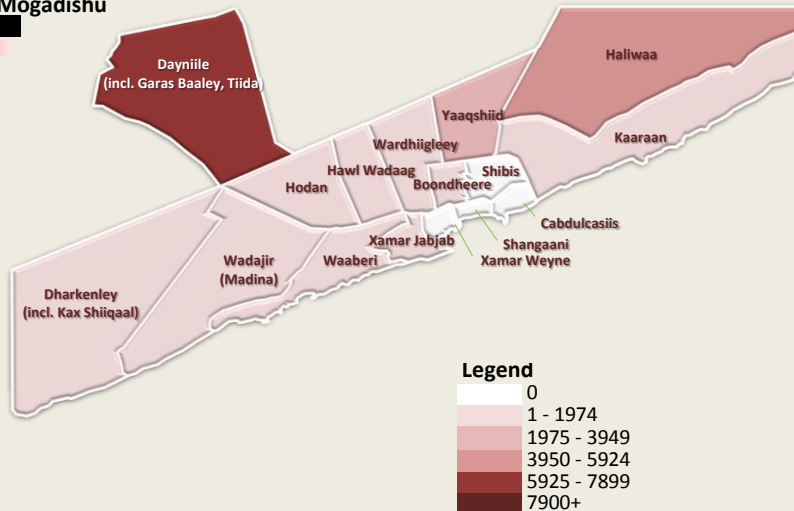

PMT Mogadishu Monthly Dashboard

Total Displacements from Mogadishu

16,500

Leaving Mogadishu

2,600

To Areas Within Mogadishu

13,900

Total Displacements Nationwide

40,800

October, 2011

Displacements within Mogadishu

District	Displacement
Dayniile	7,860
Haliwaa	5,070
Yaaqshiid	2,720
Wadajir	370
Banadir	160
Kaaraan	70
Hodan	60
Hawl Wadaag	50
Wardhiigley	40
Dharkenley	30
Boondheere	30
Waaberi	30
Xamar Jabjab	10
Cabdulcasii	0
Shangaani	0
Shibis	0
Xamar Weyne	0

Areas Receiving IDPs within Mogadishu

District	People
Hodan	9,520
Hawl Wadaag	3,200
Dharkenley	2,990
Boondheere	2,240
Waaberi	1,390
Shibis	1,030
Wardhiigley	600
Wadajir	420
Xamar Weyne	380
Banadir	360
Cabdulcasii	320
Yaaqshiid	320
Shangaani	240
Xamar Jabjab	70
Dayniile	0
Haliwaa	0
Kaaraan	0

Graph of displacements from Mogadishu

Graph of displacements to Mogadishu