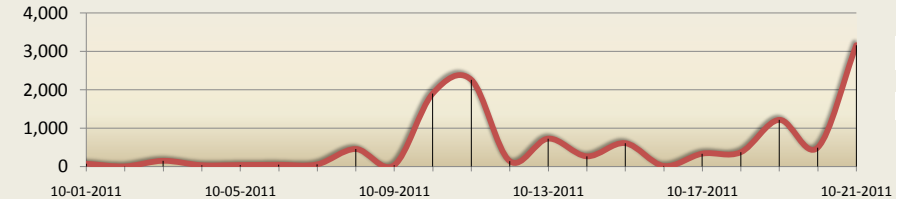

Graph of displacements from Mogadishu