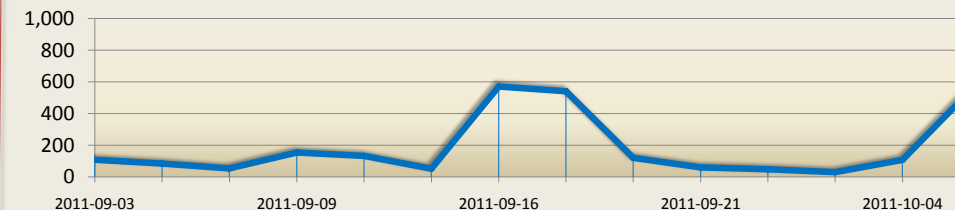

For more information, contact:
Needham Andreas - (PI Officer/Executive Assistant)-needham@unhcr.org
Matthew Smawfield - Operations Data Manager - smawfiel@unhcr.org

Data on displacement is obtained from the IASC Somalia Population Movement Tracking system

PMT/PMN is funded by

European Commission Humanitarian Aid

The People of Japan