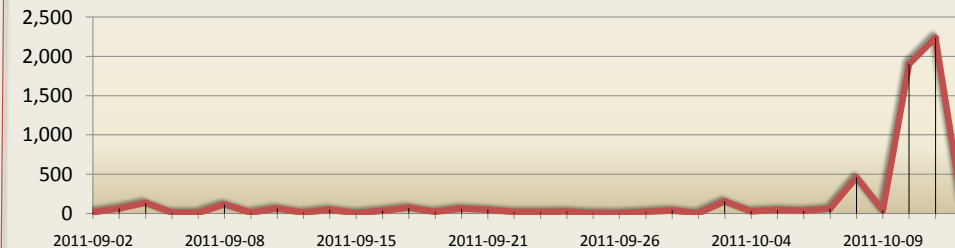

Graph of Displacement from Mogadishu

Graph of Displacements to Mogadishu