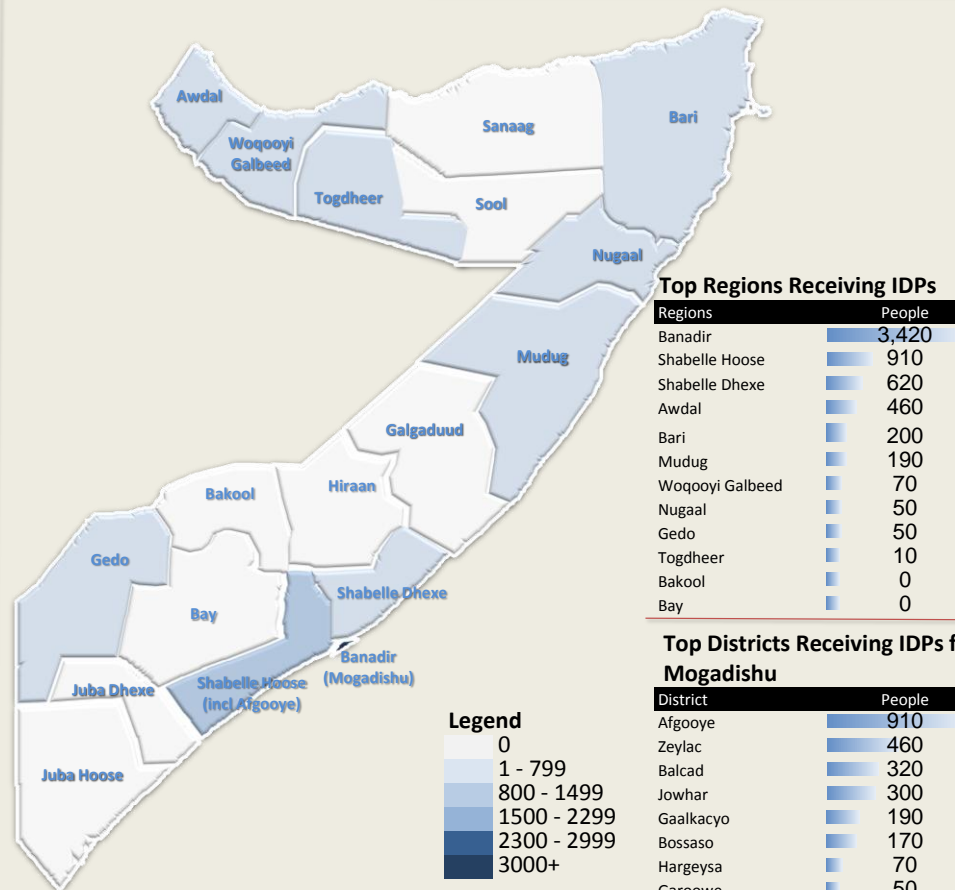

PMT Mogadishu Dashboard

Last Updated 14/10/2011 14:06

Total estimate Displacements from Mogadishu

6,000

Total Displacements Nationwide

46,200

Leaving the City To Areas Within Mogadishu

2,600

3,400

From 1 Sep 2011 to date

Sources of Displacement in Mogadishu

District	Displacement
Haliwaa	3,050
Yaaqshiid	1,770
Wadajir	380
Dayniile	180
Banadir	150
Hawl Wadaag	130
Dharkenley	100
Hodan	90
Waaberi	50
Kaaraan	30
Boondheere	10
Xamar Jabjab	10
Wardhiigley	10
Xamar Weyne	10
Shibis	0
Cabdulcasiiis	0
Shangaani	0

Areas Receiving IDPs within Mogadishu

District	People
Hodan	1,970
Waaberi	1,950
Dharkenley	1,280
Shibis	460
Boondheere	420
Banadir	210
Xamar Weyne	40
Cabdulcasiiis	0
Dayniile	0
Haliwaa	0
Hawl Wadaag	0
Kaaraan	0
Shangaani	0
Wadajir	0
Wardhiigley	0
Xamar Jabjab	0
Yaaqshiid	0

Graph of Displacement from Mogadishu

Graph of Displacements to Mogadishu

For more information, contact:
 Needham Andreas - (PI Officer/Executive Assistant)-needham@unhcr.org
 Matthew Smawfield - Operations Data Manager - smawfiel@unhcr.org