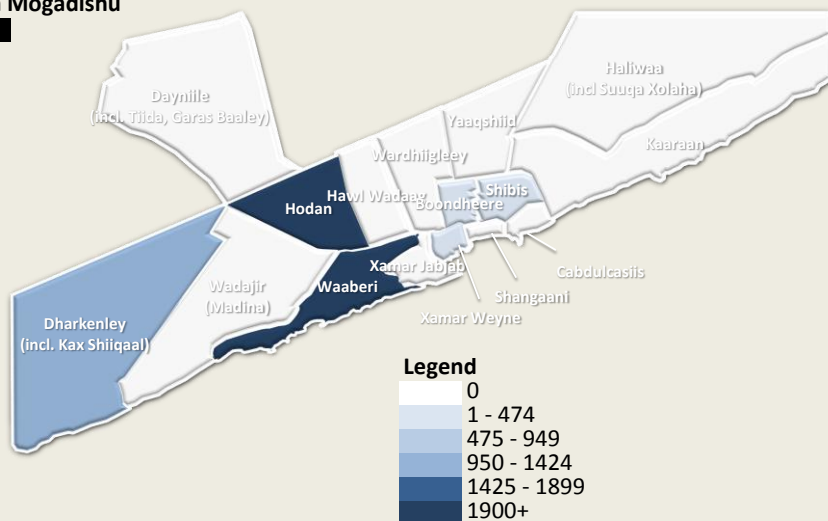

PMT Mogadishu Dashboard

Last Updated 14/10/2011 14:06

Total estimate Displacements from Mogadishu

6,000

Total Displacements Nationwide

46,200

Leaving the City To Areas Within Mogadishu

2,600

3,400

From 1 Sep 2011 to date

Sources of Displacement in Mogadishu

District	Displacement
Haliwaa	3,050
Yaaqshiid	1,770
Wadajir	380
Dayniile	180
Banadir	150
Hawl Wadaag	130
Dharkenley	100
Hodan	90
Waaberi	50
Kaaraan	30
Boondheere	10
Xamar Jabjab	10
Wardhiigley	10
Xamar Weyne	10
Shibis	0
Cabdulcasiiis	0
Shangaani	0

Areas Receiving IDPs within Mogadishu

District	People
Hodan	1,970
Waaberi	1,950
Dharkenley	1,280
Shibis	460
Boondheere	420
Banadir	210
Xamar Weyne	40
Cabdulcasiiis	0
Dayniile	0
Haliwaa	0
Hawl Wadaag	0
Kaaraan	0
Shangaani	0
Wadajir	0
Wardhiigley	0
Xamar Jabjab	0
Yaaqshiid	0