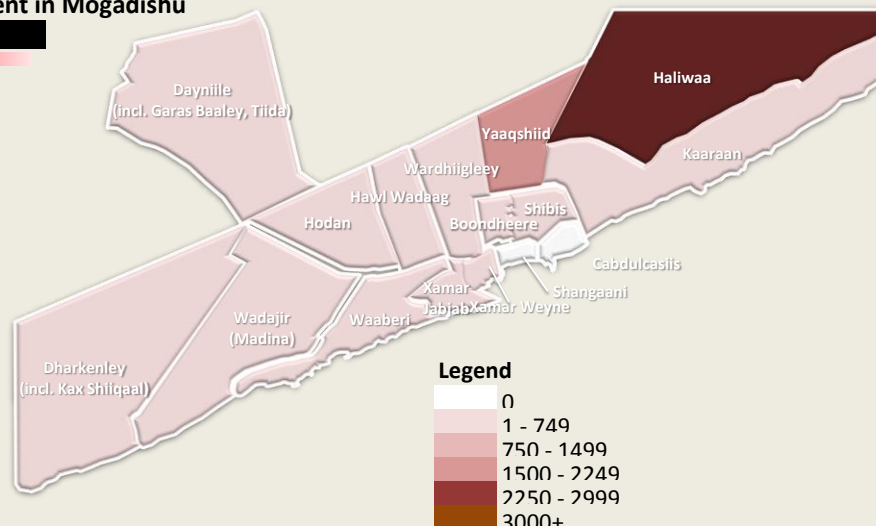

PMT Mogadishu Dashboard

Last Updated 14/10/2011 14:06

Total estimate Displacements from Mogadishu

6,000

Total Displacements Nationwide

46,200

Leaving the City To Areas Within Mogadishu

2,600

3,400

From 1 Sep 2011 to date

Sources of Displacement in Mogadishu

District	Displacement
Haliwaa	3,050
Yaaqshiid	1,770
Wadajir	380
Dayniile	180
Banadir	150
Hawl Wadaag	130
Dharkenley	100
Hodan	90
Waaberi	50
Kaaraan	30
Boondheere	10
Xamar Jabjab	10
Wardhiigley	10
Xamar Weyne	10
Shibis	0
Cabdulcasiiis	0
Shangaani	0

Areas Receiving IDPs within Mogadishu

District	People
Hodan	1,970
Waaberi	1,950
Dharkenley	1,280
Shibis	460
Boondheere	420
Banadir	210
Xamar Weyne	40
Cabdulcasiiis	0
Dayniile	0
Haliwaa	0
Hawl Wadaag	0
Kaaraan	0
Shangaani	0
Wadajir	0
Wardhiigley	0
Xamar Jabjab	0
Yaaqshiid	0