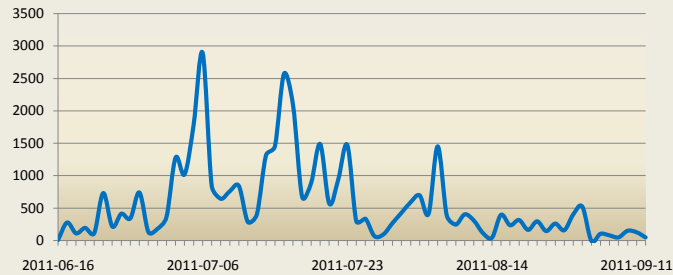

To Mogadishu

Top 10 Districts Receiving IDPs

District	Region	Displacements
Dharkenley	Banadir	18,020
Belet Xaawo	Gedo	12,650
Baydhaba	Bay	11,650
Wadajir	Banadir	11,130
Afgooye	Shabelle Hoose	9,150
Marka	Shabelle Hoose	7,920
Hodan	Banadir	7,610
Ceel Waaq	Gedo	6,370
Gaalkacyo	Mudug	5,740
Baardheere	Gedo	4,940