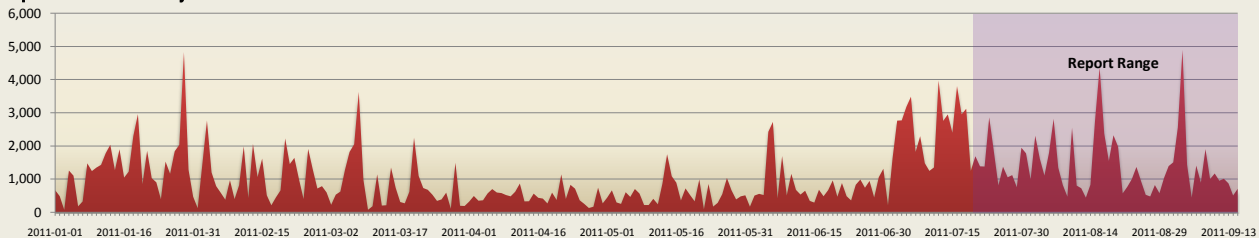

All Displacement Since January 2011

Source: IASC Somalia Population Movement Tracking system

PMT/PMN Funded by:

European Commission Humanitarian Aid

The People of Japan

For further information contact:

smawfiel@unhcr.org

Matthew Smawfield (Operations Data Manager)

needham@unhcr.org

Needham Andreas (PI Officer/Executive Assistant)