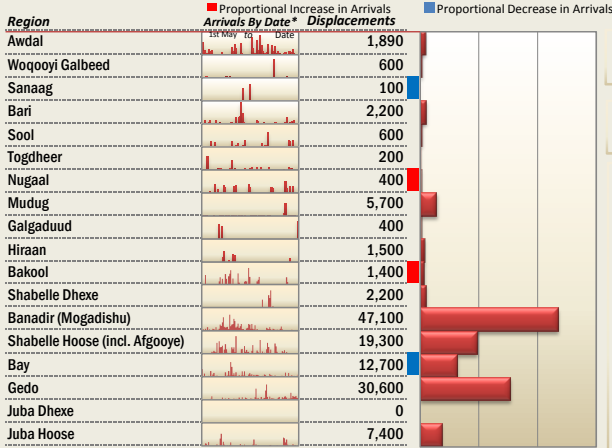

Regions Receiving IDPs

Total Displacements (nationwide)

134,400

Returns (nationwide)

6,560

Total Displacements from Mogadishu

20,300

Leaving

11,100

Within

9,200

Main Reasons for Movement

Reason	People
Clan Conflict	3,320
Drought	102,450
Eviction	1,690
Forced Return	90
Insecurity	19,060
Lack of livelihood	4,540
Relocation	4,540

* Arrivals by Date shows roughly when the IDPs arrived over the report time range.

Mogadishu Displacements From Mogadishu

To Mogadishu

Top 10 Districts Receiving IDPs

District	Region	Displacements
Dharkenley	Banadir	18,020
Belet Xaawo	Gedo	12,650
Baydhaba	Bay	11,650
Wadajir	Banadir	11,130
Afgooye	Shabelle Hoose	9,150
Marka	Shabelle Hoose	7,920
Hodan	Banadir	7,610
Ceel Waaq	Gedo	6,370
Gaalkacyo	Mudug	5,740
Baardheere	Gedo	4,940

NOTE: These figures are estimates. They are intended to show population movement trends, not cumulative IDP population data. Figures are based upon reports received from local NGOs based in the field.