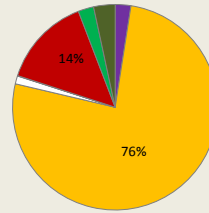

Regions Receiving IDPs

Total Displacements (nationwide)

134,400

Returns (nationwide)

6,560

Total Displacements from Mogadishu

20,300

Leaving

11,100

Within

9,200

Main Reasons for Movement

Reason	People
Clan Conflict	3,320
Drought	102,450
Eviction	1,690
Forced Return	90
Insecurity	19,060
Lack of livelihood	4,540
Relocation	4,540

* Arrivals by Date shows roughly when the IDPs arrived over the report time range.