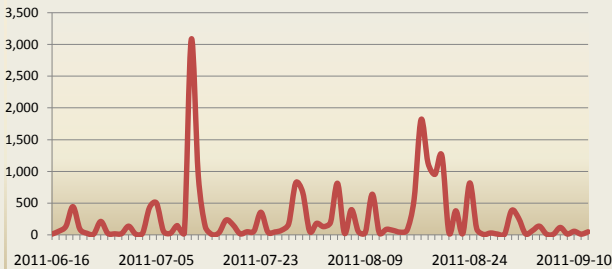

Mogadishu Displacements From Mogadishu