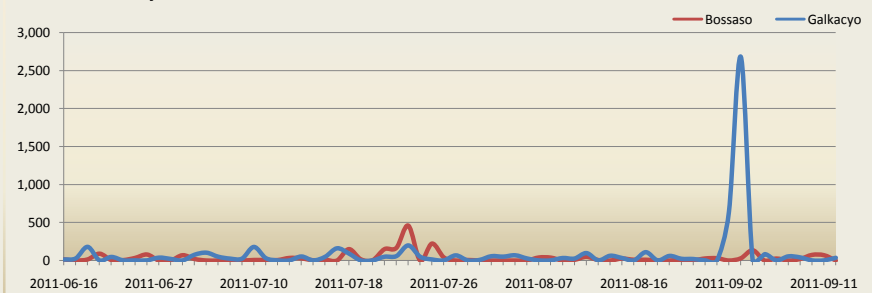

Arrivals in Gaalkacyo and Bossaso

Top 10 Settlements Receiving IDPs

Town/City	Region	Displacements
Mogadishu	Banadir	47,100
Belet Xaawo	Gedo	12,650
Baydhaba	Bay	11,230
Ceel Waaq	Gedo	5,920
Gaalkacyo	Mudug	5,740
Marka	Shabelle Hoose	5,400
Doolow	Gedo	4,380
Baardheere	Gedo	4,050
Ceelasha	Shabelle Hoose	3,590
Dobley	Juba Hoose	3,510

Where People Came From

Town/City	Displacements
Mogadishu	20,280
Diinsoor	10,890
Baydhaba	10,490
Qoryooley	7,650
Qansax Dheere	6,110
Garbahaarey	5,640
Kurtunwaarey	5,270
Gaalkacyo	4,520
Belet Xaawo	3,890
Xudur	3,640

By District (Not incl. Mogadishu)

District	Displacements
Baydhaba	13,920
Diinsoor	11,270
Qansax Dheere	11,180
Qoryooley	9,480
Garbahaarey	8,310
Kurtunwaarey	7,820
Belet Xaawo	4,900
Gaalkacyo	4,500
Xudur	3,700
Afgooye	3,600

NOTE: These figures are estimates. They are intended to show population movement trends, not cumulative IDP population data. Figures are based upon reports received from local NGOs based in the field.