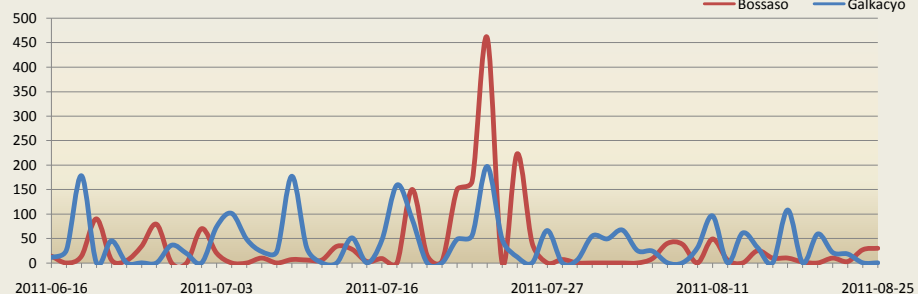

Top 10 Settlements Receiving IDPs

Town/City	Region	Displacements
Mogadishu	Banadir	44,880
Baydhaba	Bay	10,480
Belet Xaawo	Gedo	10,040
Marka	Shabelle Hoose	5,270
Ceelasha	Shabelle Hoose	3,450
Doolow	Gedo	3,290
Ceel Waaq	Gedo	3,140
Kismaayo	Juba Hoose	2,630
Baardheere	Gedo	2,440
Gaalkacyo	Mudug	2,220

Where People Came From

Town/City	Displacements
Mogadishu	19,150
Baydhaba	8,960
Diinsoor	8,100
Qoryooley	7,190
Qansax Dheere	5,800
Garbahaareey	5,570
Kurtunwaarey	4,870
Xudur	3,560
Ufurow	3,180
Belet Xaawo	2,350

By District

District	Displacements
Baydhaba	11,690
Qansax Dheere	10,510
Qoryooley	9,020
Diinsoor	8,480
Garbahaareey	7,450
Kurtunwaarey	7,420
Xudur	3,600
Afgooye	3,600
Marka	3,300
Wanla Weyn	3,100

NOTE: These figures are estimates. They are intended to show population movement trends, not cumulative IDP population data. Figures are based upon reports received from local NGOs based in the field.