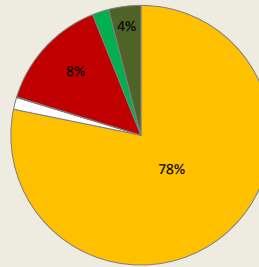

Regions Receiving IDPs

Total Displacements (nationwide)

113,500

Returns (nationwide)

3,780

Total Displacements from Mogadishu

19,200

Leaving

10,600

Within

8,500

Main Reasons for Movement

Reason	People
Drought	88,790
Eviction	1,690
Forced Return	90
Insecurity	16,090
Lack of livelihood	2,350
Relocation	4,540

Displacement from Mogadishu

Returns to Mogadishu