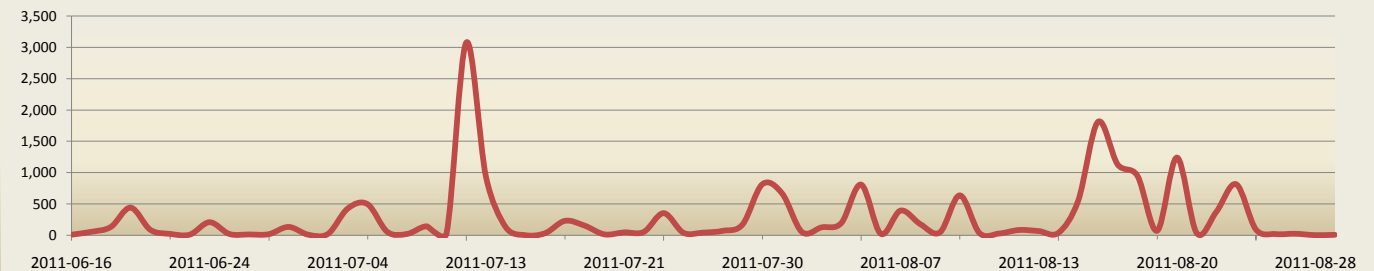

Regions Receiving IDPs

Total Displacements (nationwide)

113,500

Returns (nationwide)

3,780

Total Displacements from Mogadishu

19,200

Leaving

10,600

Within

8,500

Main Reasons for Movement

Reason	People
Drought	88,790
Eviction	1,690
Forced Return	90
Insecurity	16,090
Lack of livelihood	2,350
Relocation	4,540

Displacement from Mogadishu

Returns to Mogadishu

2200

Returns to Mogadishu are often underreported

Top 10 Districts Receiving IDPs

District	Region	Displacements
Dharkenley	Banadir	17,790
Wadajir	Banadir	11,130
Baydhaba	Bay	10,690
Belet Xaawo	Gedo	10,040
Afgooye	Shabelle Hoose	9,010
Marka	Shabelle Hoose	7,280
Hodan	Banadir	5,730
Baardheere	Gedo	3,340
Doolow	Gedo	3,290
Ceel Waaq	Gedo	3,140