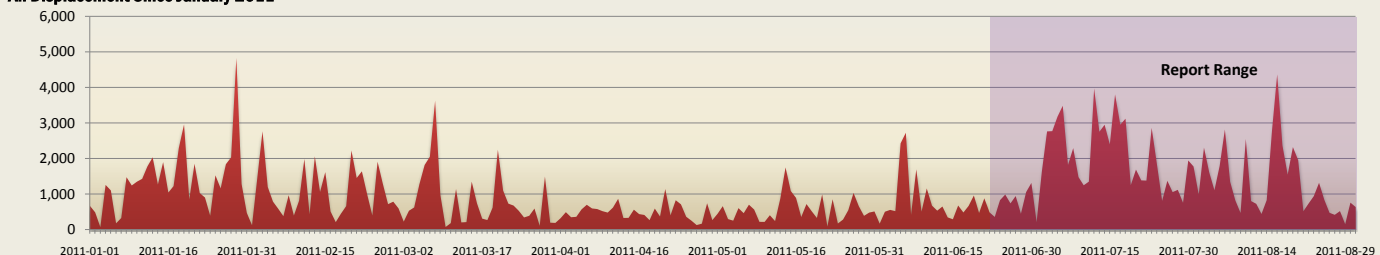

All Displacement Since January 2011

Note: All figures are estimates

Source: IASC Somalia Population Movement Tracking system

PMT/PMN Funded by:

European Commission Humanitarian Aid

The People of Japan

For further information contact:

smawfiel@unhcr.org

Matthew Smawfield (Operations Data Manager)

needham@unhcr.org

Needham Andreas (PI Officer/Executive Assistant)