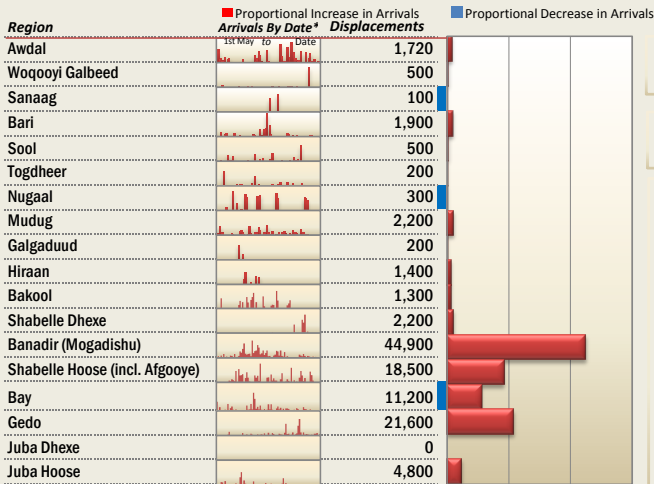

Regions Receiving IDPs

Total Displacements (nationwide)

113,500

Returns (nationwide)

3,780

Total Displacements from Mogadishu

19,200

Leaving

10,600

Within

8,500

Main Reasons for Movement

Reason	People
Drought	88,790
Eviction	1,690
Forced Return	90
Insecurity	16,090
Lack of livelihood	2,350
Relocation	4,540

Displacement from Mogadishu

Returns to Mogadishu

2200

Returns to Mogadishu are often underreported

Top 10 Districts Receiving IDPs

District	Region	Displacements
Dharkenley	Banadir	17,790
Wadajir	Banadir	11,130
Baydhaba	Bay	10,690
Belet Xaawo	Gedo	10,040
Afgooye	Shabelle Hoose	9,010
Marka	Shabelle Hoose	7,280
Hodan	Banadir	5,730
Baardheere	Gedo	3,340
Doolow	Gedo	3,290
Ceel Waaq	Gedo	3,140

Where People Came From

Town/City	Displacements
Mogadishu	19,150
Baydhaba	8,960
Diinsoor	8,100
Qoryooley	7,190
Qansax Dheere	5,800
Garbahaareey	5,570
Kurtunwaarey	4,870
Xudur	3,560
Ufurow	3,180
Belet Xaawo	2,350