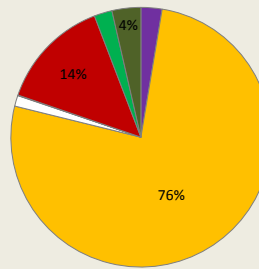

Regions Receiving IDPs

* Arrivals by Date shows roughly when the IDPs arrived over the report time range.

Total Displacements (nationwide)

126,600

Returns (nationwide)

5,590

Total Displacements from Mogadishu

20,100

Leaving

10,900

Within

9,200

Main Reasons for Movement

Reason	People
Clan Conflict	3,320
Drought	96,490
Eviction	1,690
Forced Return	90
Insecurity	17,620
Lack of livelihood	2,830
Relocation	4,540

Displacement from Mogadishu

Returns to Mogadishu

Returns to Mogadishu are often underreported

3800

Top 10 Districts Receiving IDPs

District	Region	Displacements
Dharkenley	Banadir	17,790
Wadajir	Banadir	11,130
Baydhaba	Bay	10,870
Belet Xaawo	Gedo	10,130
Afgooye	Shabelle Hoose	9,150
Marka	Shabelle Hoose	7,800
Hodan	Banadir	7,410
Gaalkacyo	Mudug	5,670
Ceel Waaq	Gedo	4,890
Baardheere	Gedo	4,490