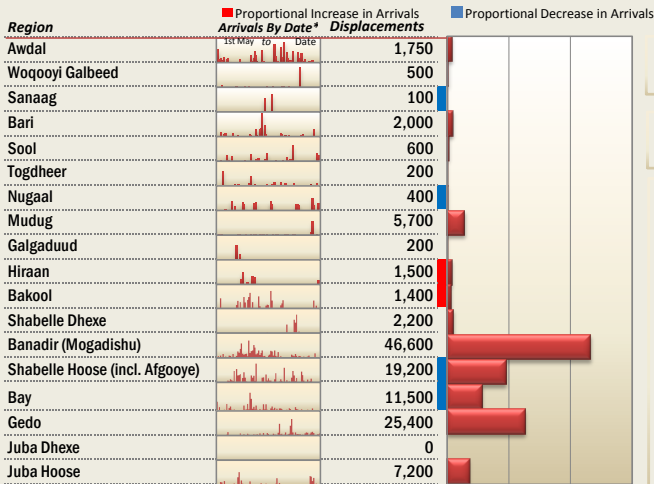

Regions Receiving IDPs

* Arrivals by Date shows roughly when the IDPs arrived over the report time range.

Total Displacements (nationwide)

126,600

Returns (nationwide)

5,590

Total Displacements from Mogadishu

20,100

Leaving

10,900

Within

9,200

Main Reasons for Movement

Reason	People
Clan Conflict	3,320
Drought	96,490
Eviction	1,690
Forced Return	90
Insecurity	17,620
Lack of livelihood	2,830
Relocation	4,540

Displacement from Mogadishu

Returns to Mogadishu

Returns to Mogadishu are often underreported

3800

Top 10 Districts Receiving IDPs

District	Region	Displacements
Dharkenley	Banadir	17,790
Wadajir	Banadir	11,130
Baydhaba	Bay	10,870
Belet Xaawo	Gedo	10,130
Afgooye	Shabelle Hoose	9,150
Marka	Shabelle Hoose	7,800
Hodan	Banadir	7,410
Gaalkacyo	Mudug	5,670
Ceel Waaq	Gedo	4,890
Baardheere	Gedo	4,490

NOTE: These figures are estimates. They are intended to show population movement trends, not cumulative IDP population data. Figures are based upon reports received from local NGOs based in the field.