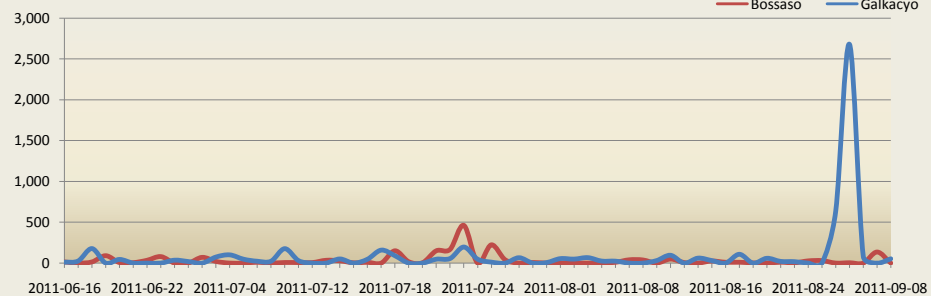

Top 10 Settlements Receiving IDPs

Town/City	Region	Displacements
Mogadishu	Banadir	46,620
Baydhaba	Bay	10,660
Belet Xaawo	Gedo	10,130
Gaalkacyo	Mudug	5,670
Marka	Shabelle Hoose	5,400
Ceel Waaq	Gedo	4,890
Doolow	Gedo	4,150
Baardheere	Gedo	3,600
Ceelasha	Shabelle Hoose	3,590
Dobley	Juba Hoose	3,360

Where People Came From

Town/City	Displacements
Mogadishu	20,080
Baydhaba	9,550
Diinsoor	9,520
Qoryooley	7,400
Qansax Dheere	6,010
Garbahaarey	5,590
Kurtunwaarey	5,200
Gaalkacyo	4,420
Xudur	3,640
Ufurow	3,290

By District (Not incl. Mogadishu)

District	Displacements
Baydhaba	12,550
Qansax Dheere	10,830
Diinsoor	9,900
Qoryooley	9,240
Garbahaarey	7,840
Kurtunwaarey	7,750
Gaalkacyo	4,400
Belet Xaawo	3,900
Xudur	3,700
Afgooye	3,600

NOTE: These figures are estimates. They are intended to show population movement trends, not cumulative IDP population data. Figures are based upon reports received from local NGOs based in the field.