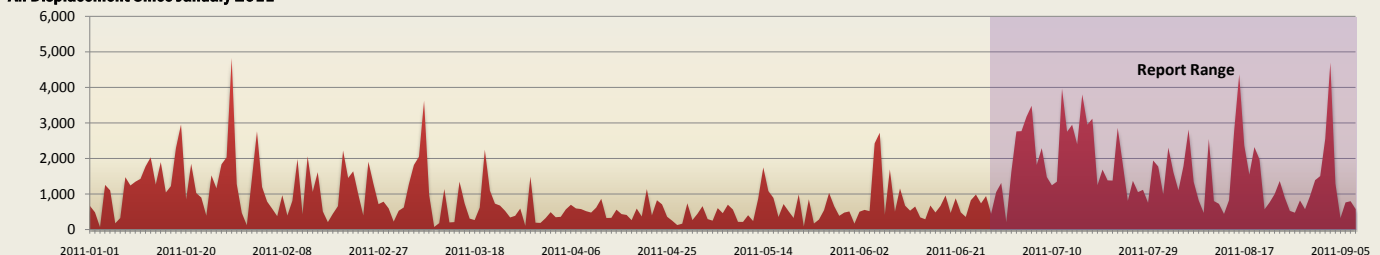

All Displacement Since January 2011

Note: All figures are estimates

Source: IASC Somalia Population Movement Tracking system

PMT/PMN Funded by:

European Commission Humanitarian Aid

The People of Japan

For further information contact:

smawfiel@unhcr.org

Matthew Smawfield (Operations Data Manager)

needham@unhcr.org

Needham Andreas (PI Officer/Executive Assistant)