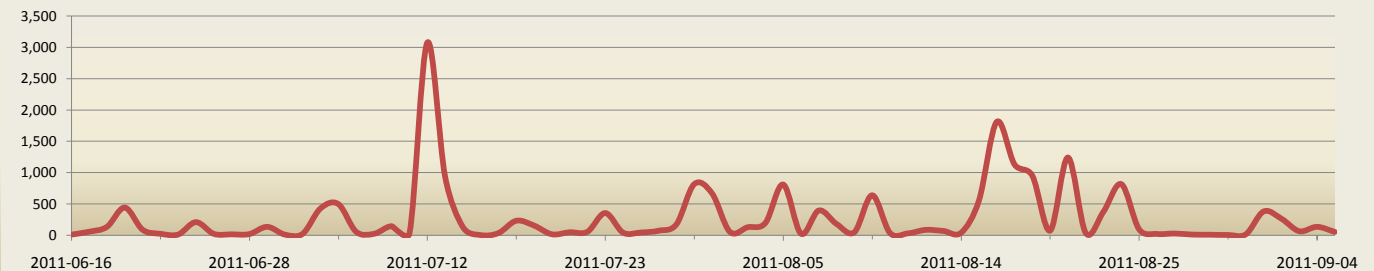

Regions Receiving IDPs

* Arrivals by Date shows roughly when the IDPs arrived over the report time range.

Total Displacements (nationwide)

126,600

Returns (nationwide)

5,590

Total Displacements from Mogadishu

20,100

Leaving

10,900

Within

9,200

Main Reasons for Movement

Reason	People
Clan Conflict	3,320
Drought	96,490
Eviction	1,690
Forced Return	90
Insecurity	17,620
Lack of livelihood	2,830
Relocation	4,540

Displacement from Mogadishu

Returns to Mogadishu

Returns to Mogadishu are often underreported

3800

Top 10 Districts Receiving IDPs

District	Region	Displacements
Dharkenley	Banadir	17,790
Wadajir	Banadir	11,130
Baydhaba	Bay	10,870
Belet Xaawo	Gedo	10,130
Afgooye	Shabelle Hoose	9,150
Marka	Shabelle Hoose	7,800
Hodan	Banadir	7,410
Gaalkacyo	Mudug	5,670
Ceel Waaq	Gedo	4,890
Baardheere	Gedo	4,490